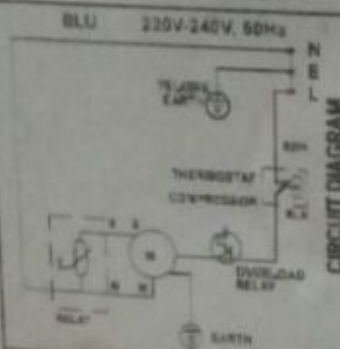

Mbsm.pro, Compressor, HYB60MHU, 1/6 hp, R600a, 6 cm³, 125B4223, 125B4224, 1bp, replaced by 1/5 hp Compressor r134a

Category: compressor

written by Lilianne | 23 November 2023

Private Picture Copyright : WWW.MBSM.PRO

White Whale 

Model : WF-100DR

Volume	80L
Rated Voltage	240V~220
Frequency	50Hz
Input	67W
Rated Current	0.55A
Refrigerant	0.60kw.h/24h
Refrigerant	R134a, 90g
Weight	30Kg

Made in Egypt Serial No. WF-100DR 005625