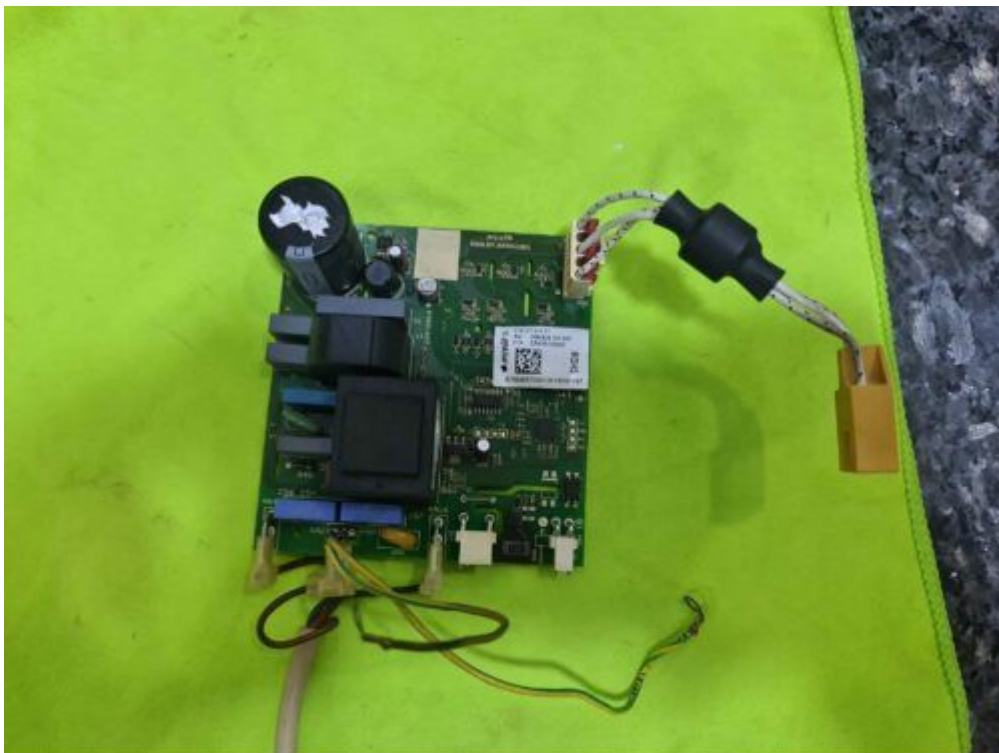

Mbsm.pro, Kikr inverter, kikdr G08b05

Category: Pictures

written by Lilianne | 27 March 2023

Private Picture Copyright : WWW.MBSM.PRO

Private Picture Copyright : WWW.MBSM.PRO

Private Picture Copyright : WWW.MBSM.PRO

KIKDR INVERTER

Input : 220-240 ~ / 50-60 Hz

S/N : 201811140016

Hardware: KIKDR G08 B05

Software: KIK R5F51113 V 1.4.1.11

USE ONLY WITH VNTZ 165M 1.75 (DROPIN 75/85)
5645510500

Manufactured By  **arçelik**