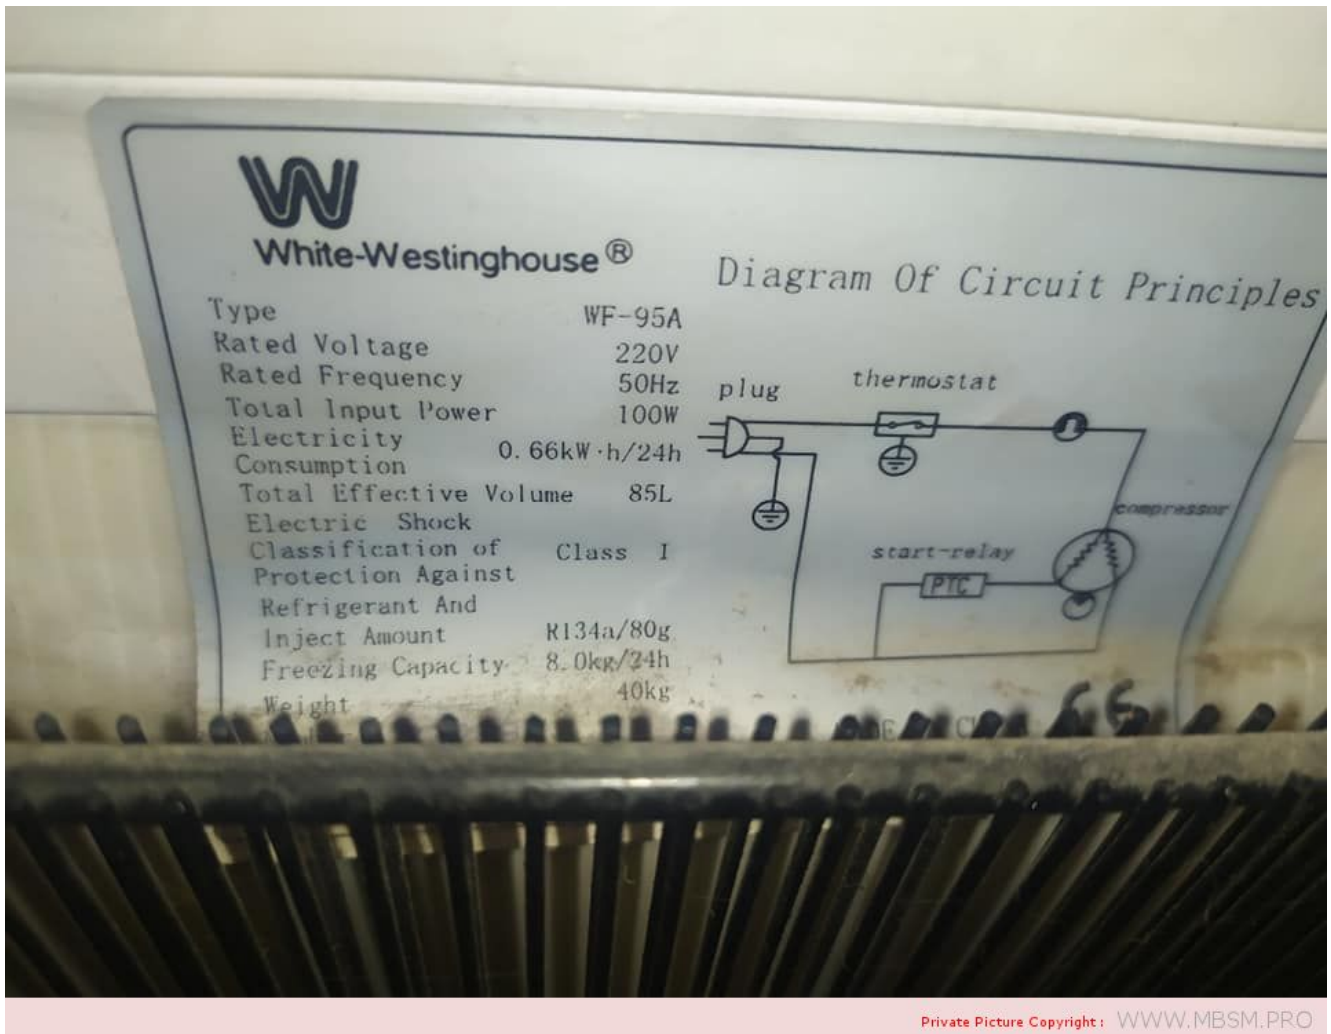

Private Picture Copyright : WWW.MBSM.PRO

Mbsm_dot_pro_private_PDF_SB48C95GAW5Télécharger

Maintenance et réparation MG rouleuse de pate cc900

written by Lilianne | 18 March 2021