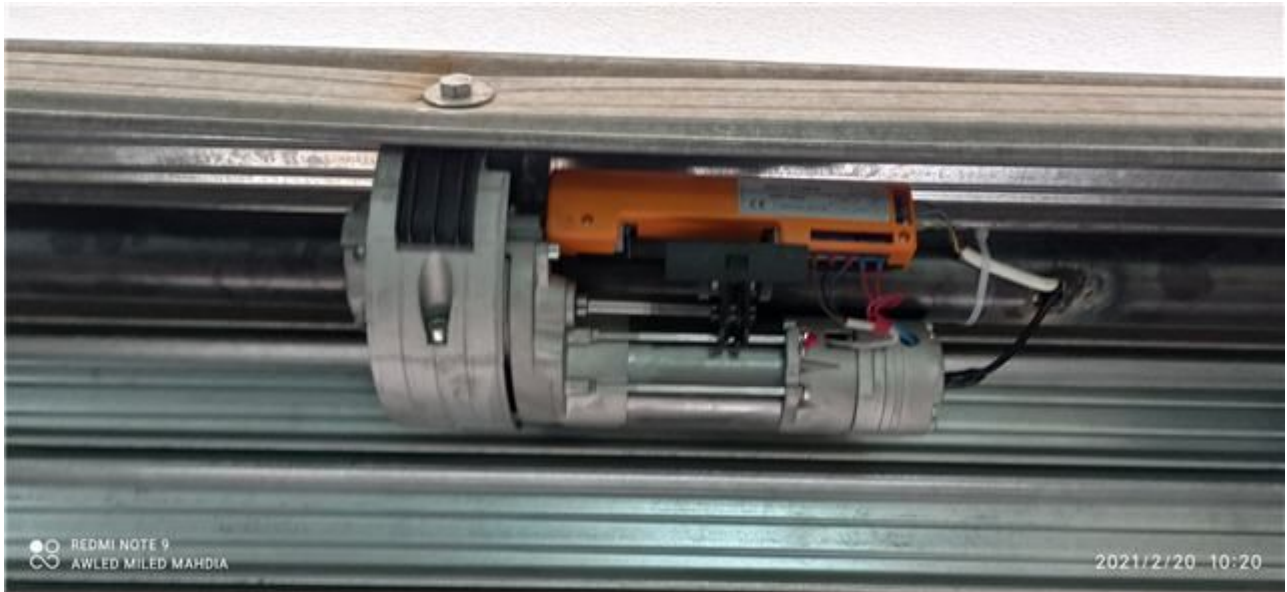

REDMI NOTE 9
AWLED MILED MAHDIA

2021/2/20 10:20

Private Picture Copyright : WWW.MBSM.PRO