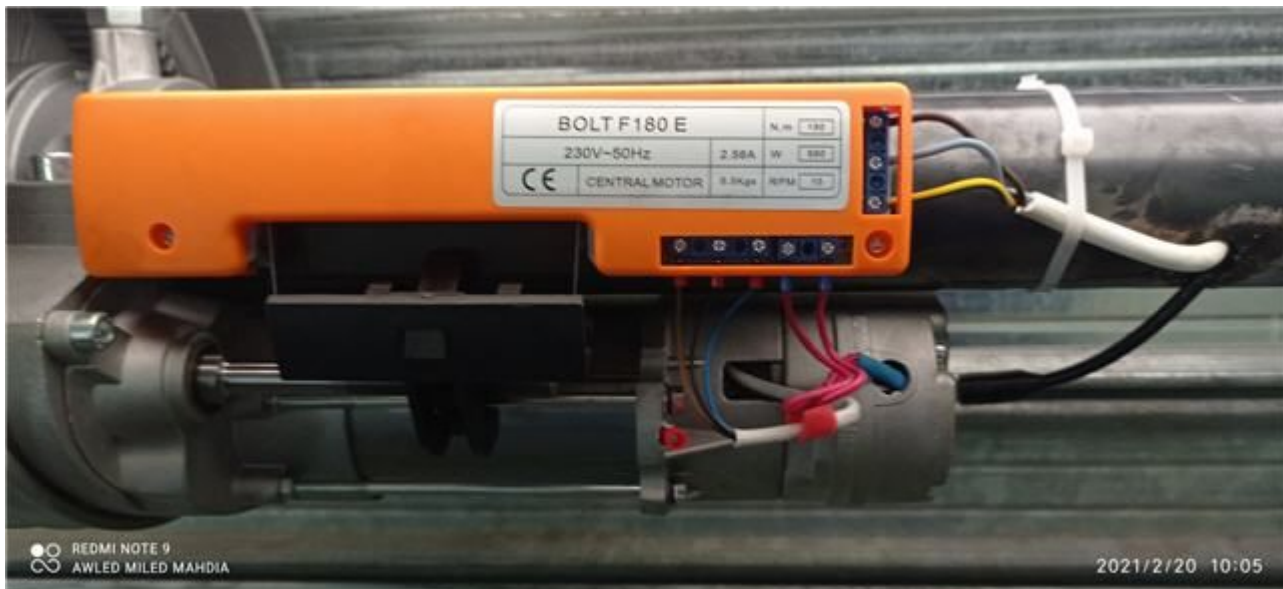

Private Picture Copyright : WWW.MBSM.PRO