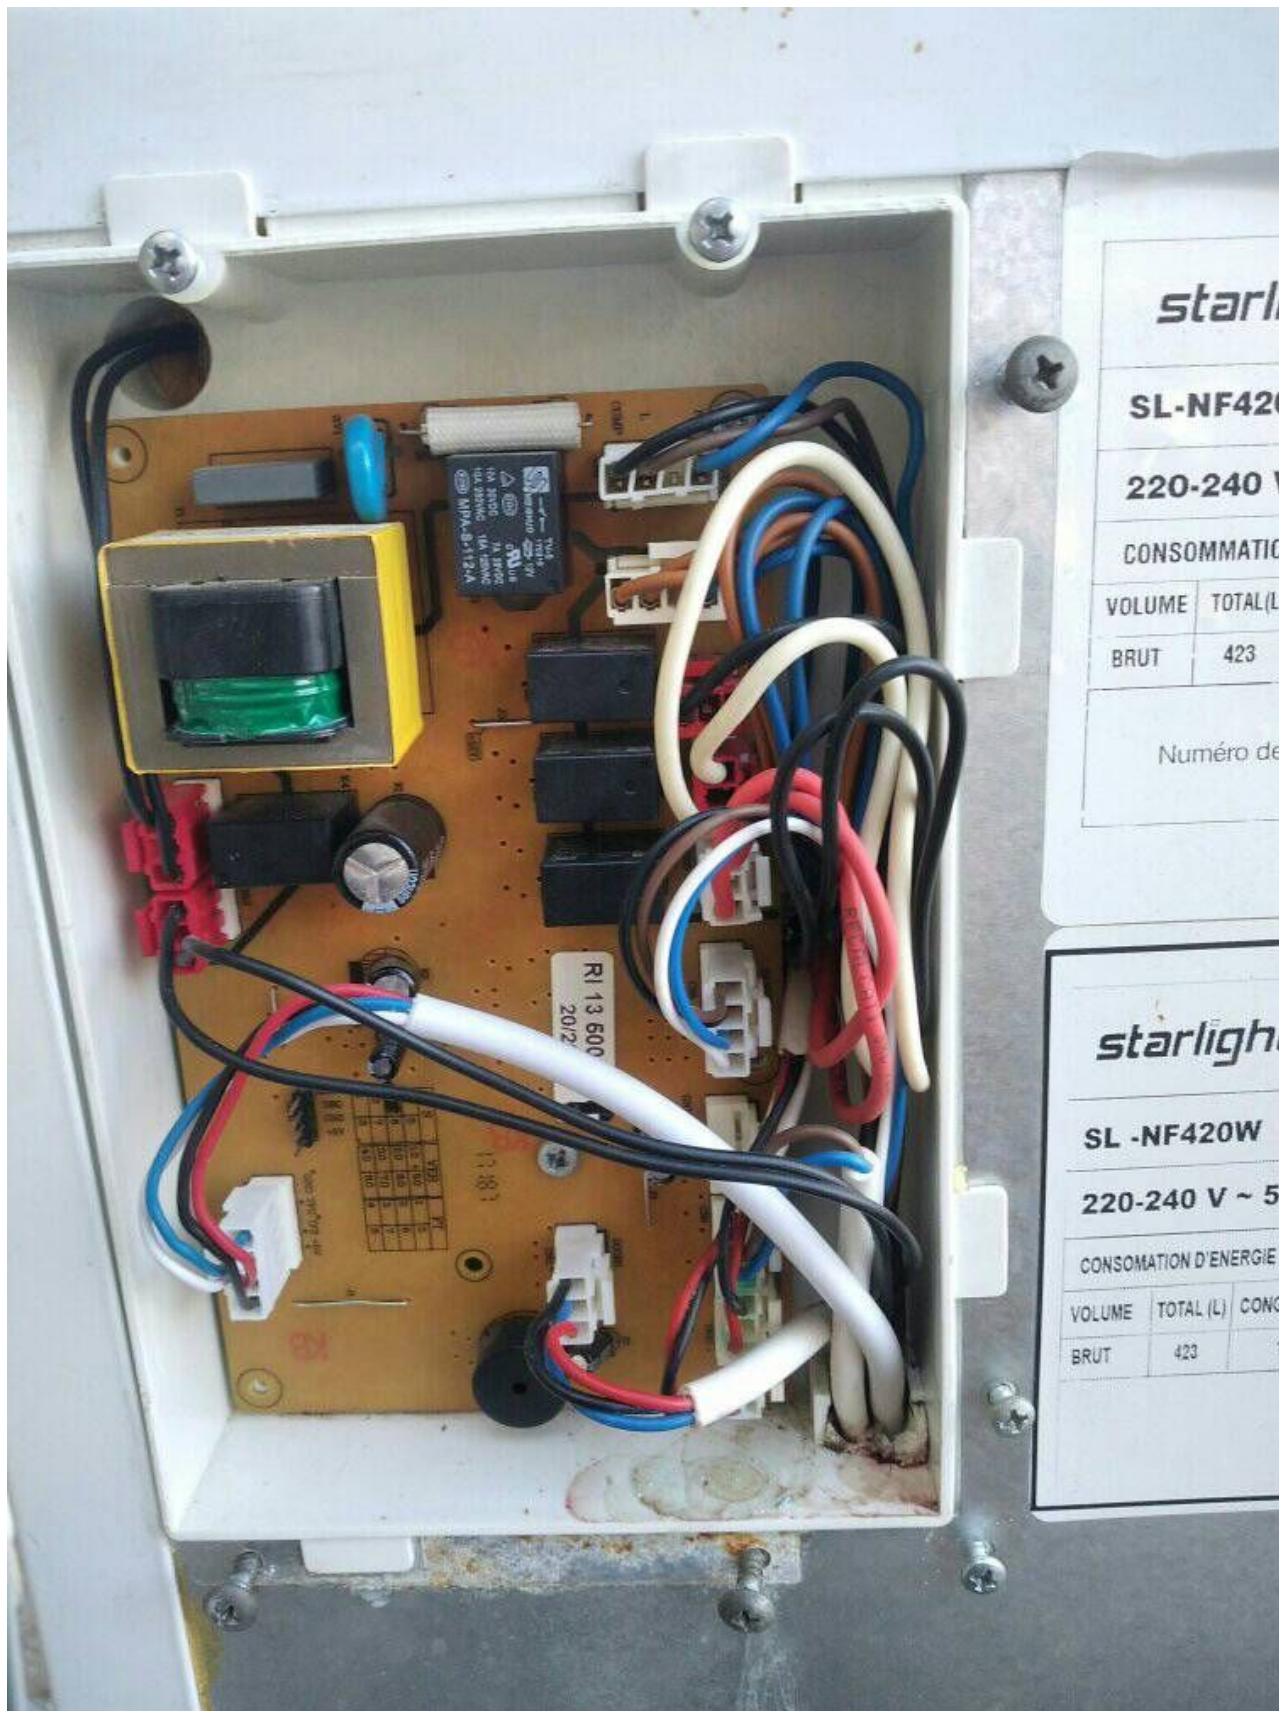

SL-nf420w

written by Lilianne | 16 April 2023

starlight

SL-NF420

220-240 V

CONSOMMATION

VOLUME	TOTAL(L)
BRUT	423

Numéro de

starlight

SL -NF420W

220-240 V ~ 50

CONSOMMATION D'ENERGIE

VOLUME	TOTAL (L)	CONGI
BRUT	423	11

Mbsm.pro, refrigerator, 420 L, Starlight, Sl-nf420w, 115 w, compressor, 1/6 hp, r134a, 100g

Condor cfh-t36gm05

written by Lilianne | 16 April 2023