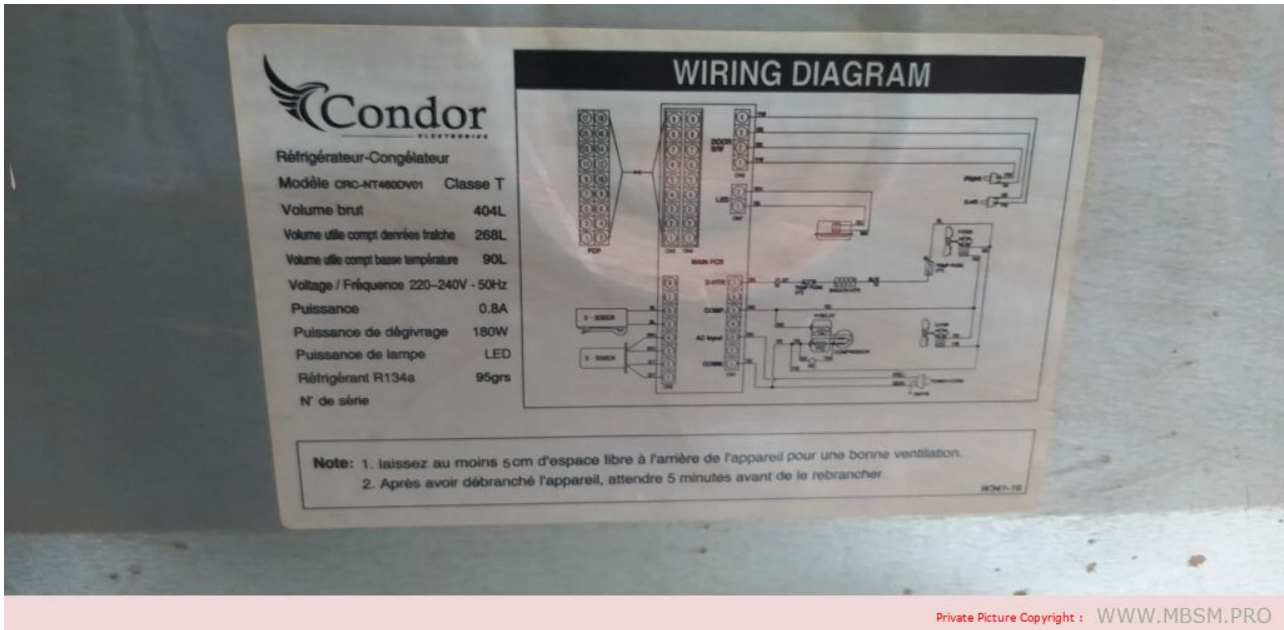

Mbsm.pro, Réfrigérateur, CRC-NT460DV01, Condor