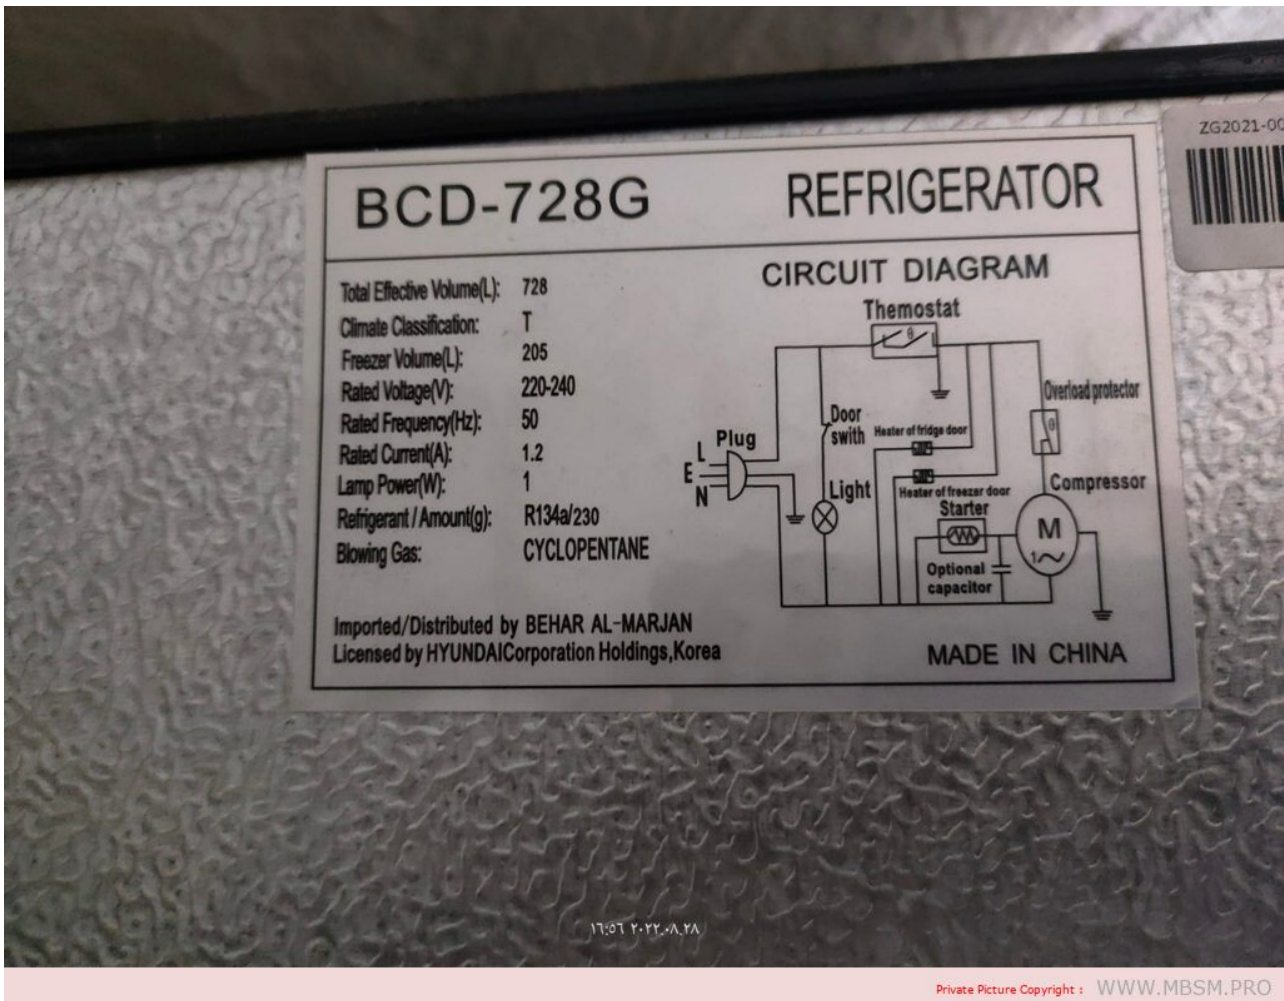

Mbsm.pro, Refrigerator, BCD-728G, 728 L, 4 Doors, Class T, Compressor, K270CZ1, 1/3++, DONPER, Dongbei , R134a, 230 G

Mbsm,pro, air conditioner, Condor, CsHR09-gcm1t1(0), 9000 btu, 4.5 A, r22, 750 G, T1

written by Lilianne | 10 September 2022

Mbsm,pro, air conditioner, Condor, CsHR09-gcm1t1(0), 9000 btu, 4.5 A, r22, 750 G, T1