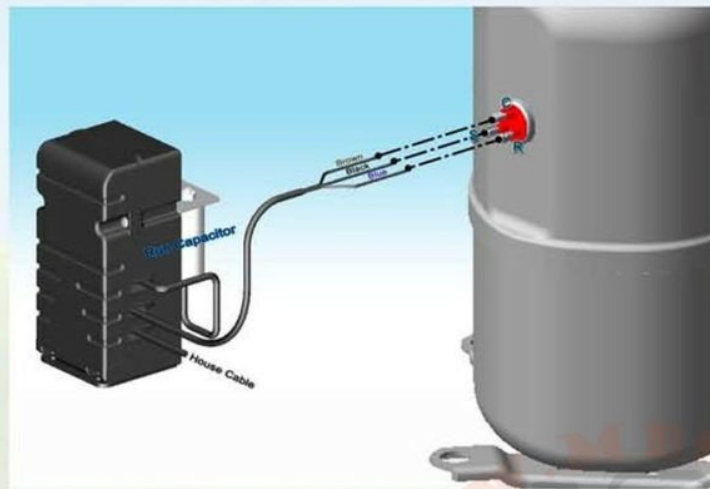

ELECTRICAL TERMINAL BOX FOR AW / WJ SERIES

Private Picture Copyright : WWW.MBSM.PRO

Mbsm.pro, Type of Compressor, csr, psc, pscr, cscr, rsir

**Mbsm.pro, HERMETIC, Kulthorn,
COMPRESSOR, CA 2435Z-2, 917
w, 28A, 3/4 hp++, 1 hp-, 1ph**

written by Lilianne | 28 January 2024