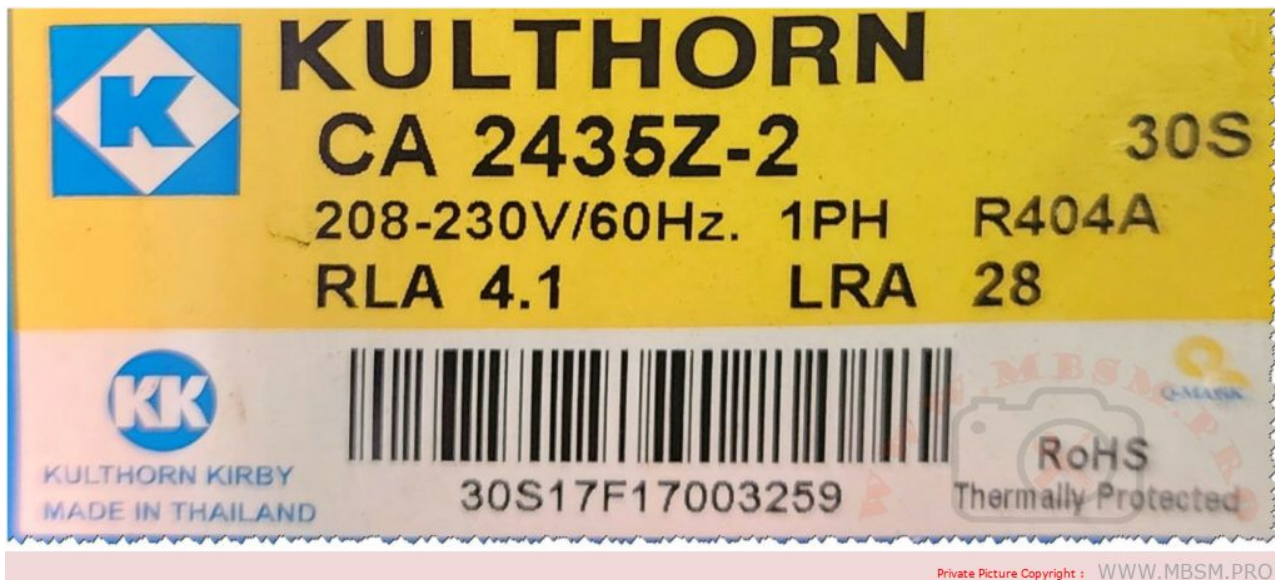

Mbsm.pro, HERMETIC, Kulthorn, COMPRESSOR, CA 2435Z-2, 917 w, 28A, 3/4 hp++, 1 hp-, 1ph

**Mbsm.pro, refrigerator,
Hisense, FS49DCSS(E), SN,
MST, 220-230V-, 1.3A,
COMPRESSOR, 1/5 hp, r600a,
Defrost, Power, 165W, FAN
MOTOR, 286 L, MADE IN CHINA**

written by Lilianne | 28 January 2024