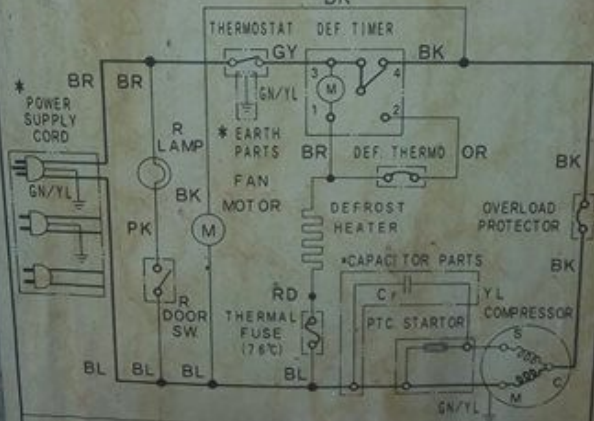

CIRCUIT DIAGRAM

GY...GRAY OR...ORANGE RD...RED PK...PINK
VT...VIOLET BR...BROWN BL...BLUE BK...BLACK
GN/YL...GREEN/YELLOW YL...YELLOW
BK

*THE PLUG TYPE, CAPACITOR PARTS, EARTH PARTS ON CIRCUIT DIAGRAM ARE SUBJECTED TO CHANGE ACCORDING MODEL TYPE

Insulation Blowing Gas:
Cyclo-Pentane

(N02)