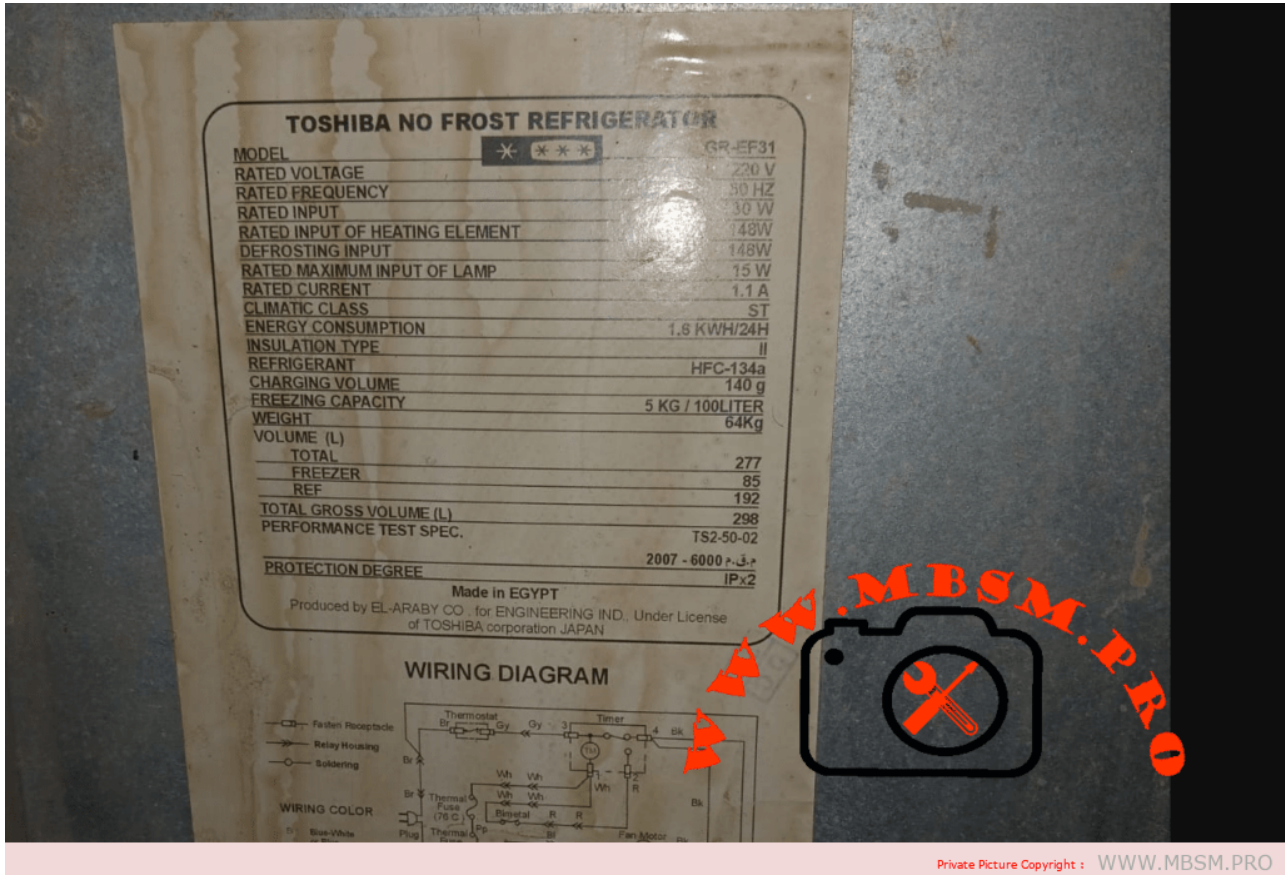

Private Picture Copyright : WWW.MBSM.PRO

Mbsm.pro, COMPRESSOR, 1/8 hp, SECOP, HTK70AA, LBP , R600A, 220
– 240V, 50HZ

Mbsm.pro, TOSHIBA,
REFRIGERATOR, NO FROST 11

FEET, SILVER, GR-EF31-SL, 296 L

written by Lilianne | 14 January 2024