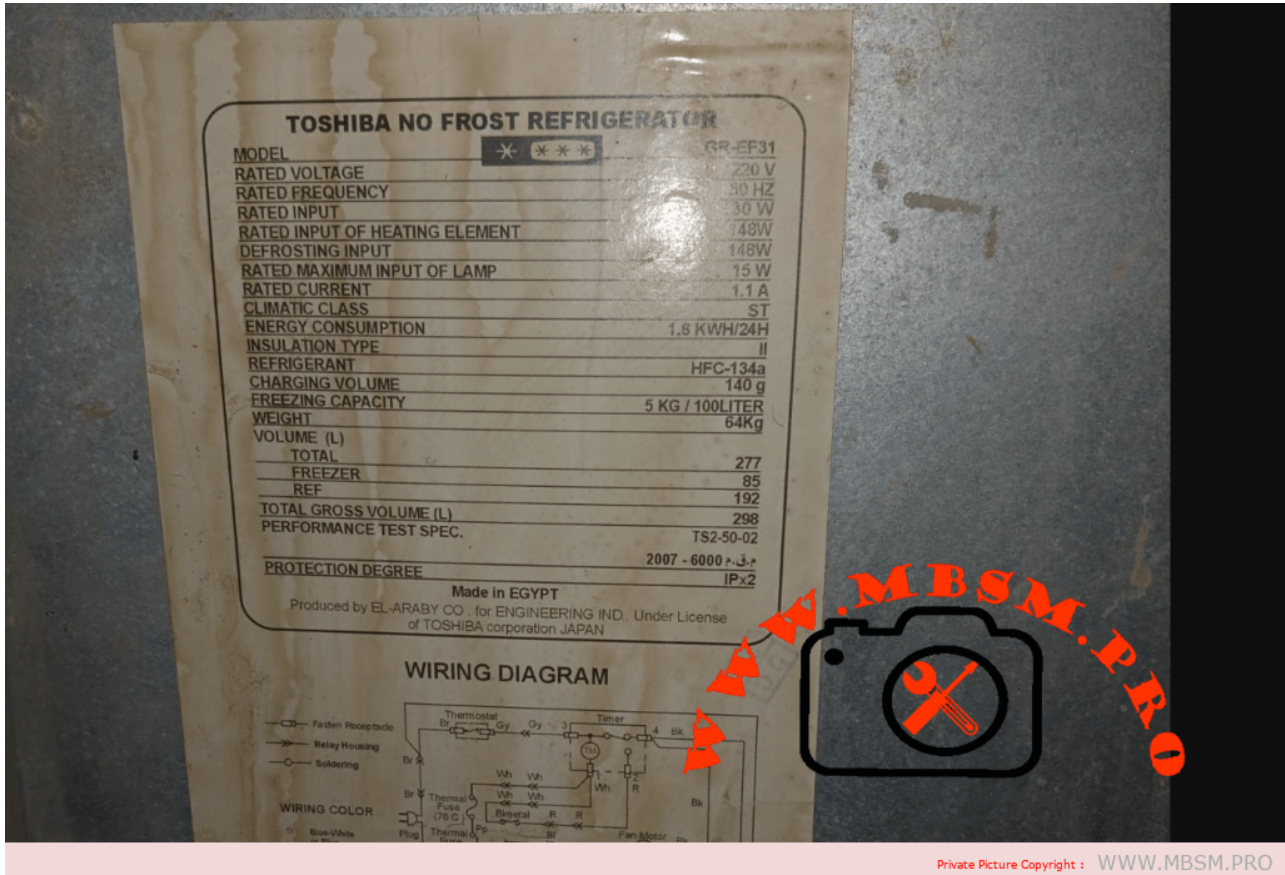

Private Picture Copyright : WWW.MBSM.PRO

Mbsm.pro, COMPRESSOR, 1/8 hp, SECOP, HTK70AA, LBP , R600A, 220
– 240V, 50HZ

Mbsm.pro, TOSHIBA, REFRIGERATOR, NO FROST 11

FEET, SILVER, GR-EF31-SL, 296 L

written by Lilianne | 14 January 2024