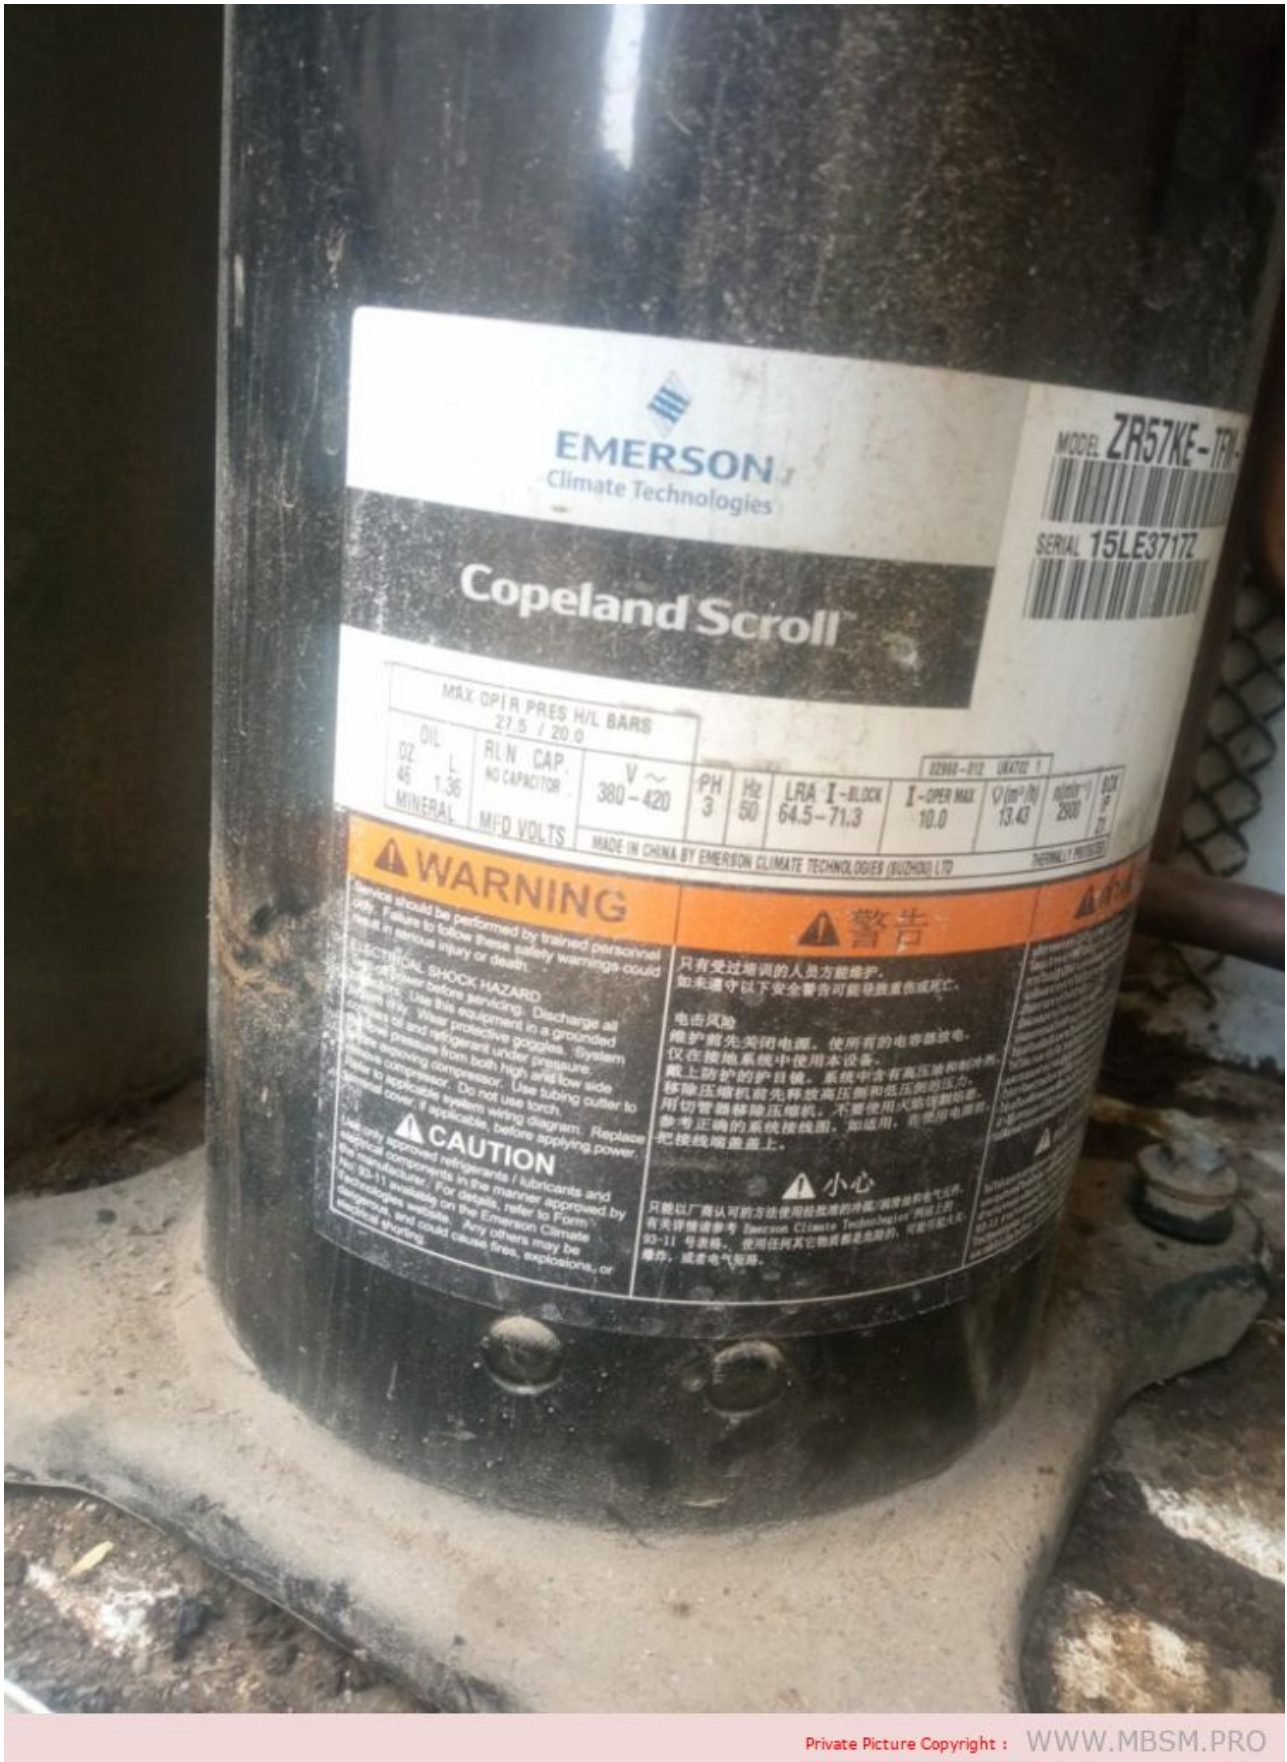

**Mbsm.pro, compressor, ZR57KE-  
TFD, 4.8 hp, 13.900 w, 47500  
btu, r22, emerson, copeland,  
scroll, ZR Series,  
380-420□/50H2, 3 Ph**

written by Lilianne | 28 January 2024

Private Picture Copyright : WWW.MBSM.PRO