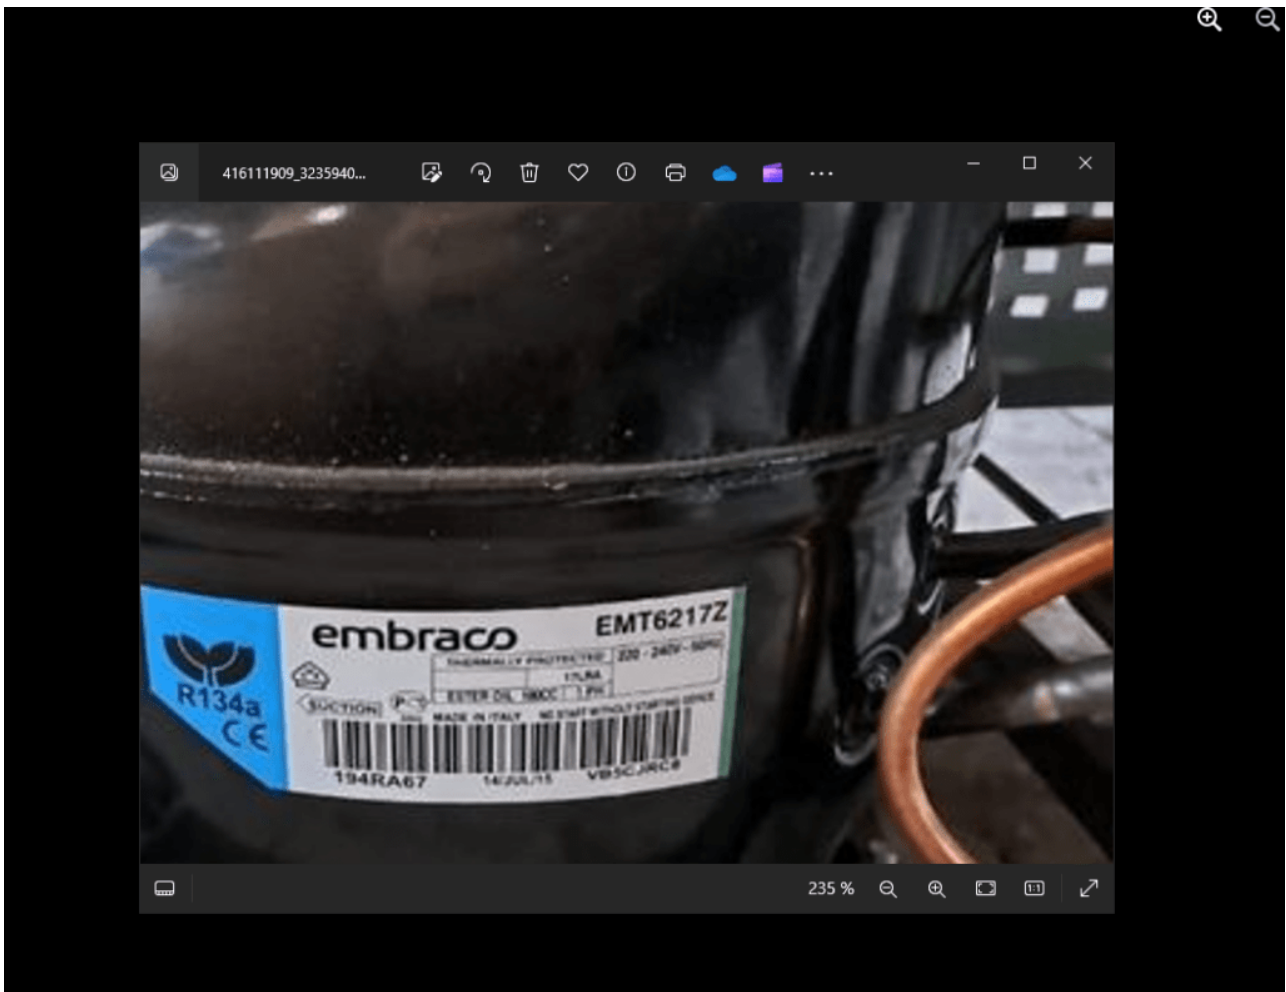

written by Lilianne | 6 January 2024

Private Picture Copyright : WWW.MBSM.PRO

Mbsm.pro, Compressor, Embraco, Emt6217z, NT6217Z, 3/4 hp, hbp,
r134a

**Mbsm.pro, COMPRESSOR,
TECUMSEH, AEA4440YES,
AE4440YS, AE630, 1/3+ HP,
220V, 1ph, R134, hbp**