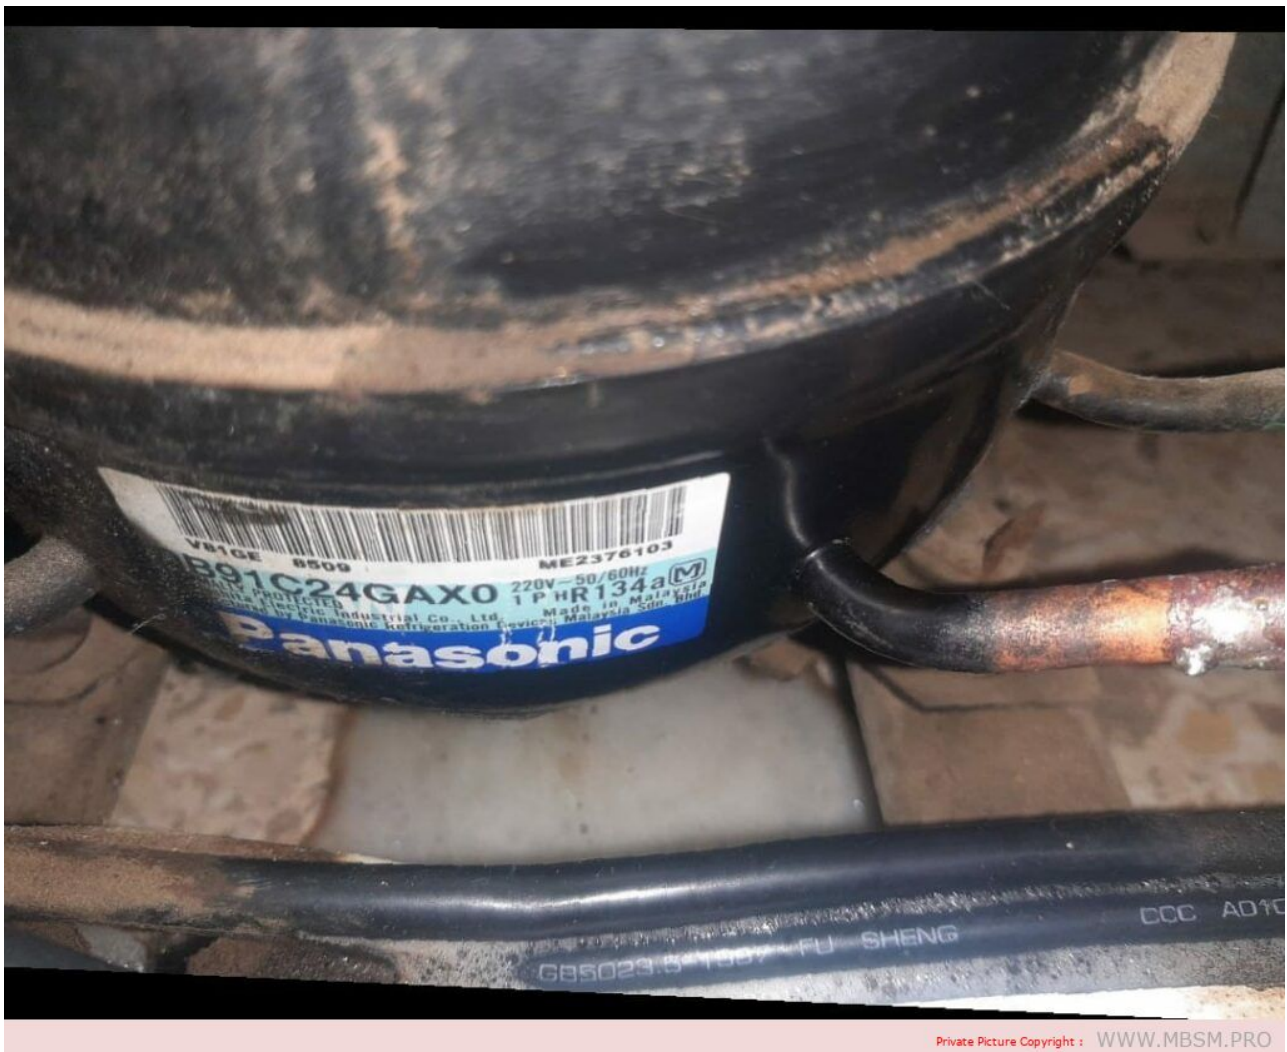

Mbsm.pro, Panasonic, QB91C24GAX0, 1/4HP, Refrigerator, Compressor, 220 w, Lbp, r134a

written by Lilianne | 18 December 2023

Mbsm.pro, Panasonic, QB91C24GAX0, 1/4HP, Refrigerator, Compressor, 220 w, Lbp, r134a

---