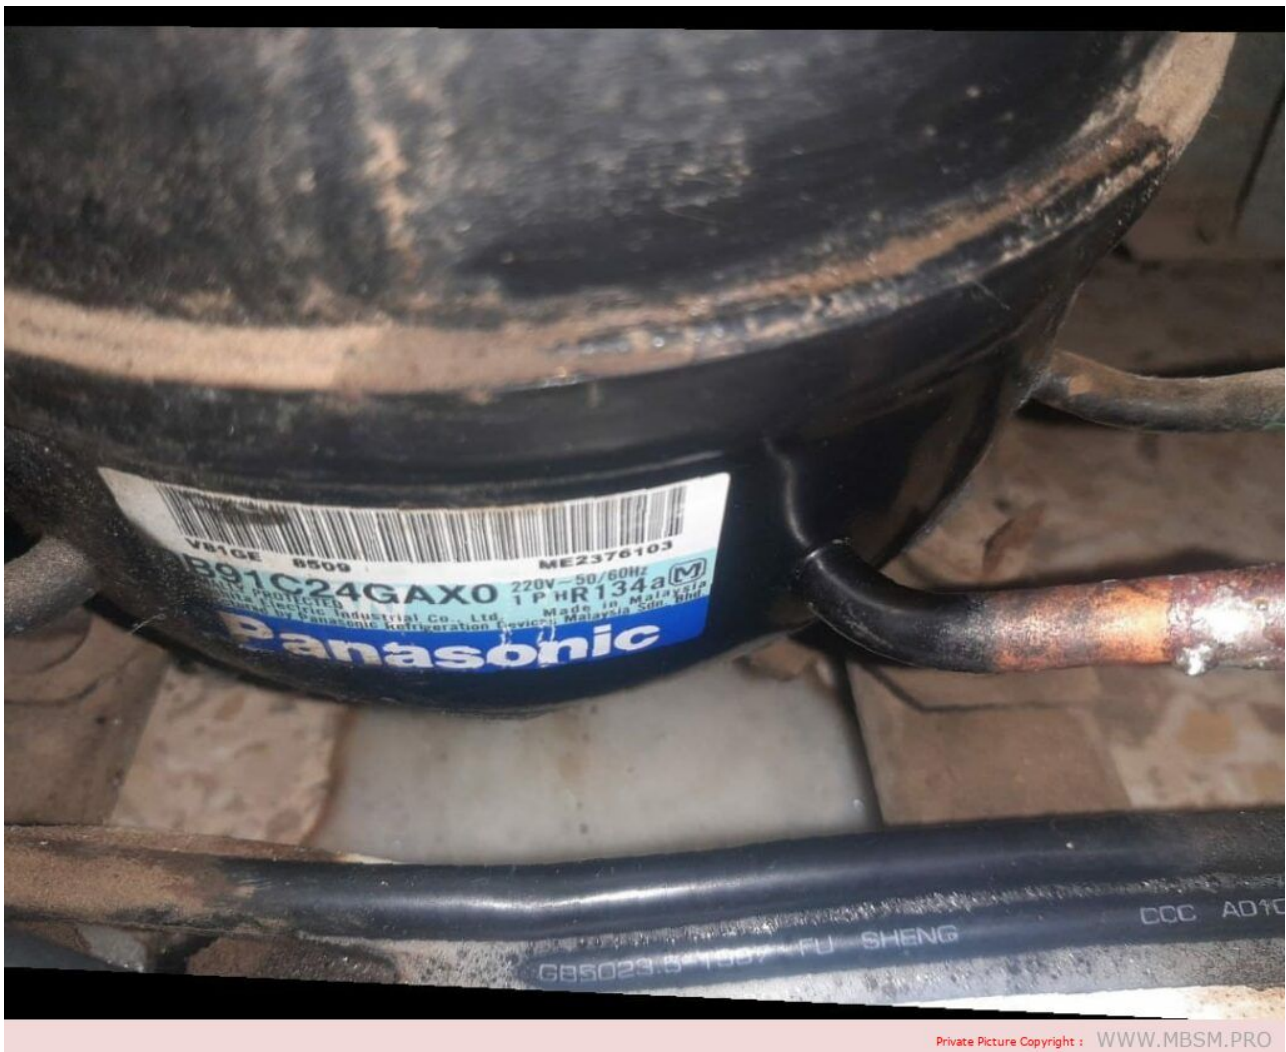

Mbsm.pro, Panasonic, QB91C24GAX0, 1/4HP, Refrigerator, Compressor, 220 w, Lbp, r134a

written by Lilianne | 17 December 2023

Mbsm.pro, Panasonic, QB91C24GAX0, 1/4HP, Refrigerator, Compressor, 220 w, Lbp, r134a

---