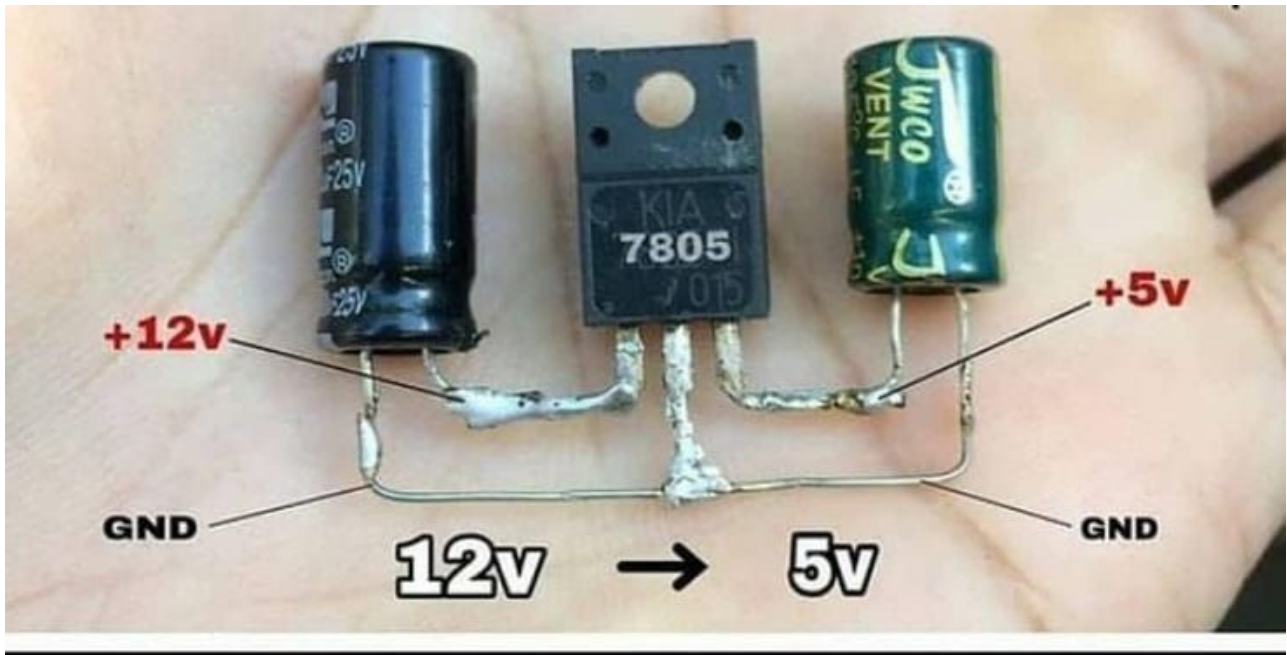

Regulator, Circuit, Diagram

written by rober us | 16 January 2024

Private Picture Copyright : WWW.MBSM.PRO

Mbsm.pro, 7805, 12/5Volt, Regulator, Circuit, Diagram