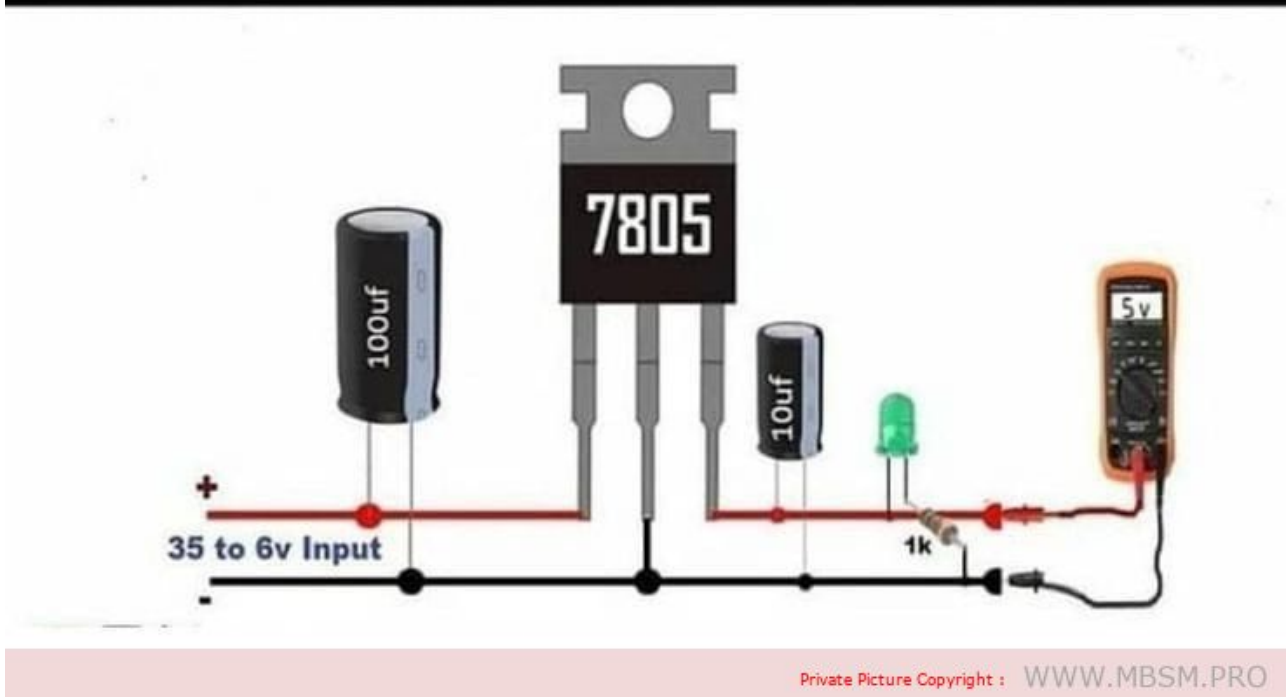

Regulator, Circuit, Diagram

written by rober us | 16 January 2024

Private Picture Copyright : WWW.MBSM.PRO

Mbsm.pro, 7805, 12/5Volt, Regulator, Circuit, Diagram