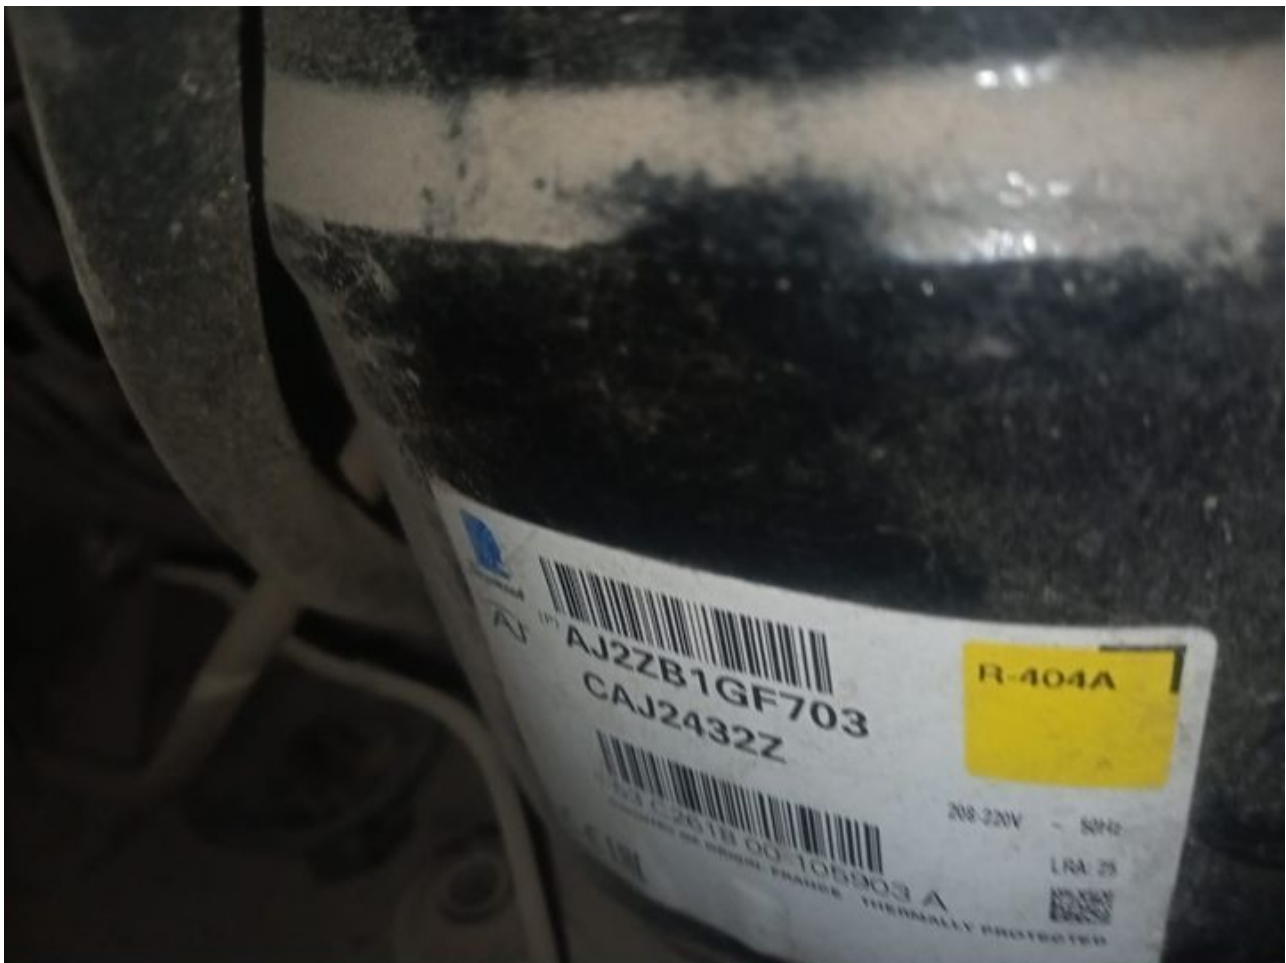

Mbsm.pro, Compressor, Danfoss, 1/3 hp, Lbp, NL9FT, 105G6838,
105G 6838

**Mbsm.pro, CAJ2432Z,
AJE2422ZHZ, 3/4 hp, Tecumseh,
Compressor, R404a, Lbp, 480
w, 18.3CM³**

written by Lilianne | 9 October 2023

Private Picture Copyright : WWW.MBSM.PRO

Mbsm.pro, CAJ2432Z, AJE2422ZHZ, 3/4 hp, Tecumseh, Compressor,
R404a, Lbp, 480 w, 18.3CM³