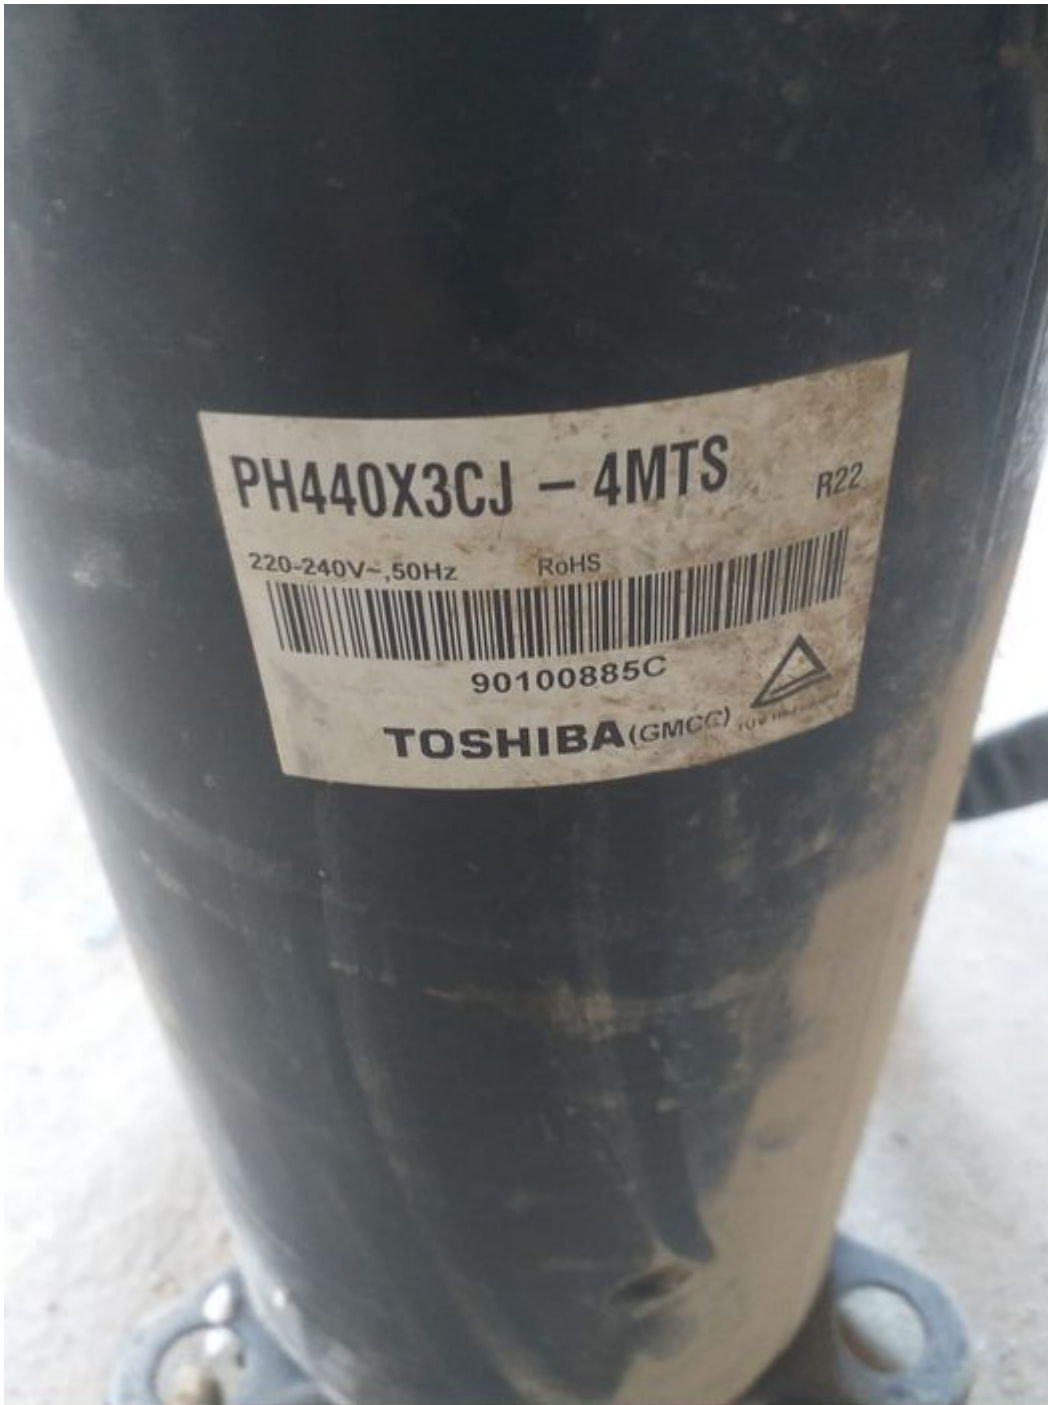

Mbsm.pro, Compressor, HUAYI, HYE69Y, 220-240V, 50-60Hz, R134A, 1/4 hp, 190 w, 1bp

written by Lilianne | 29 September 2023

Private Picture Copyright : WWW.MBSM.PRO

Mbsm.pro, Compressor, HUAYI, HYE69Y, 220-240V, 50-60Hz, R134A, 1/4 hp, 190 w, 1bp

**Mbsm.pro, Compressor,
ph440x3cj-4mts, Rotary
Compressor, 26000 Btu, R22, 3
hp, 2 Tonnes, 2500 w**

written by Lilianne | 29 September 2023

Private Picture Copyright : WWW.MBSM.PRO

Mbsm.pro, Compressor, ph440x3cj-4mts, Rotary Compressor, 26000 Btu, R22, 3 hp, 2 Tonnes, 2500 w