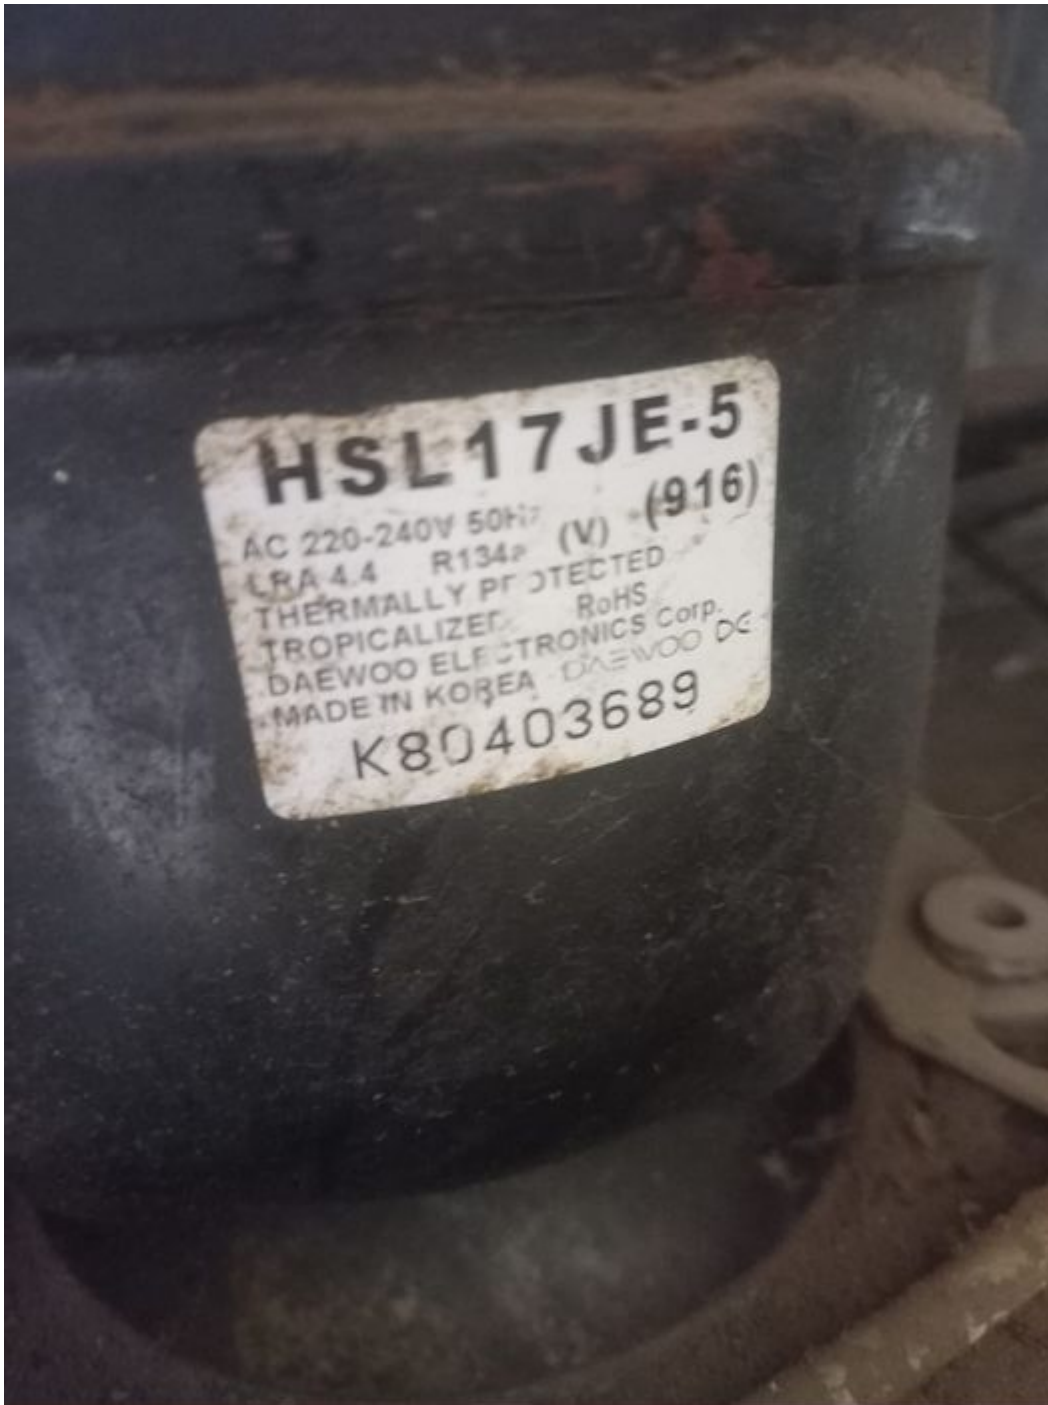

Private Picture Copyright : WWW.MBSM.PRO

Daewoo, HSL17Y-5 , Compresseur hermétique, R-134a, 157 W, RSIR , 1/5Hp, lbp

---