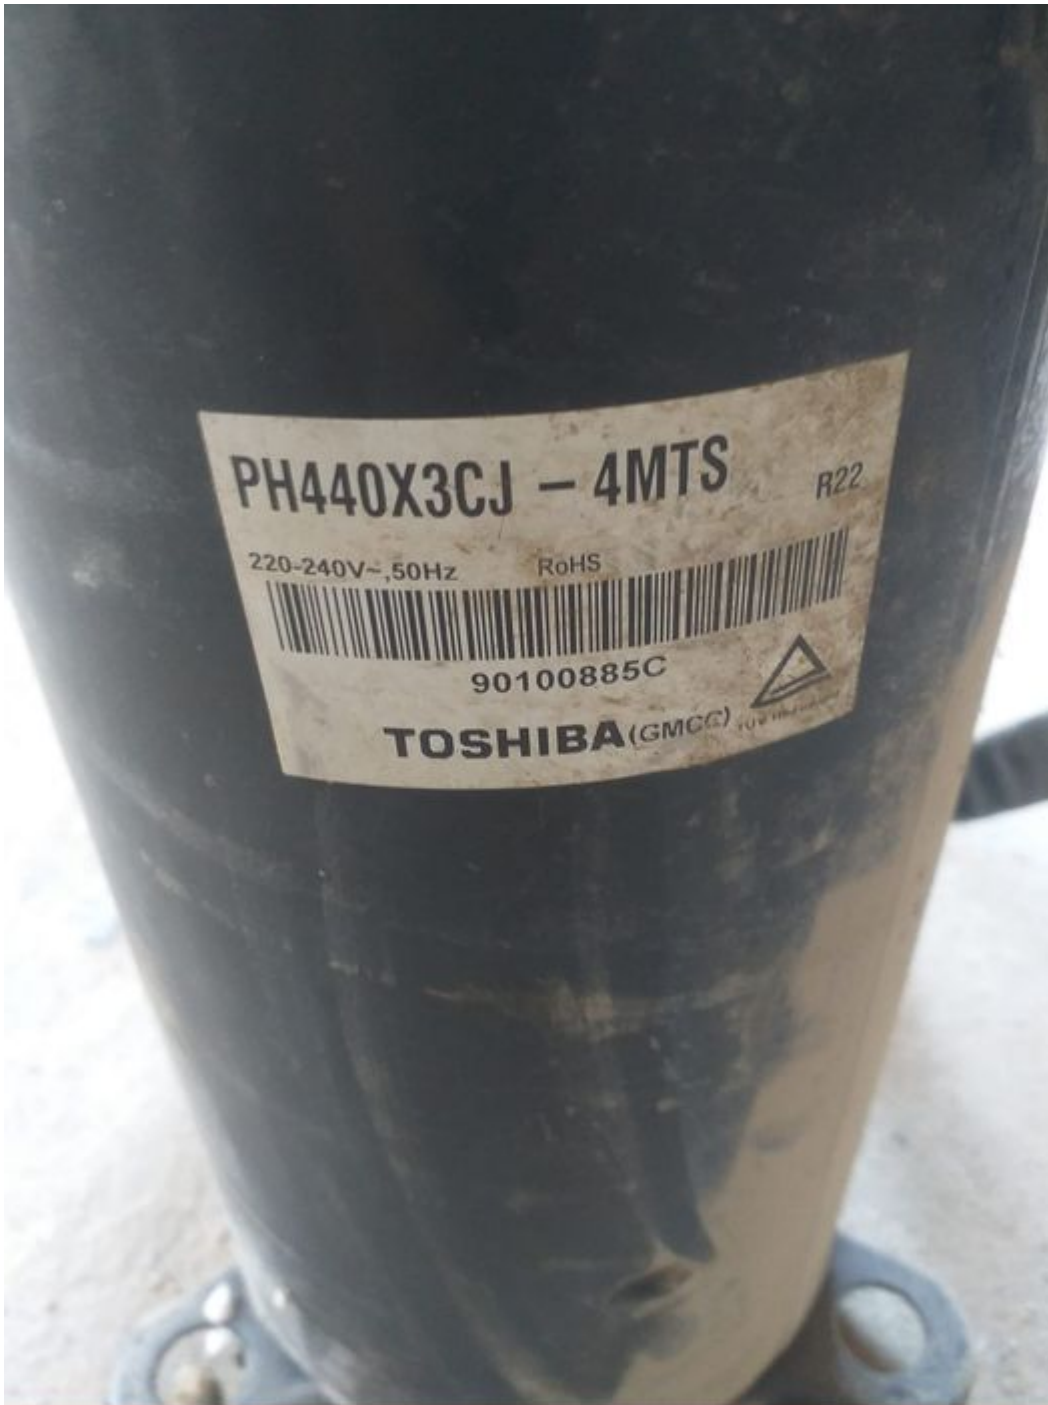

Private Picture Copyright : WWW.MBSM.PRO

Mbsm.pro, Compressor, ph440x3cj-4mts, Rotary Compressor, 26000 Btu, R22, 3 hp, 2 Tonnes, 2500 w