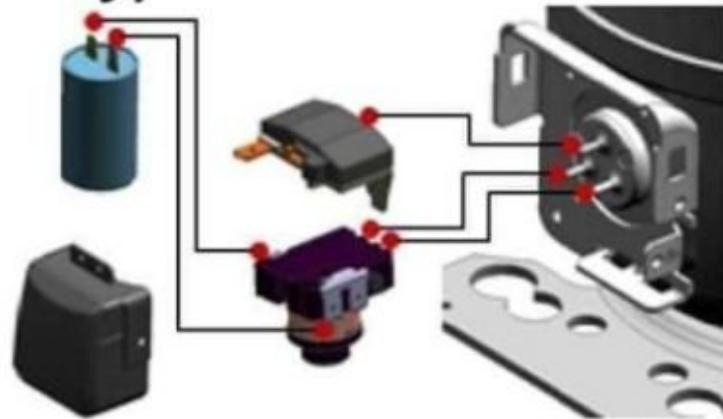

CSIR (Relay)