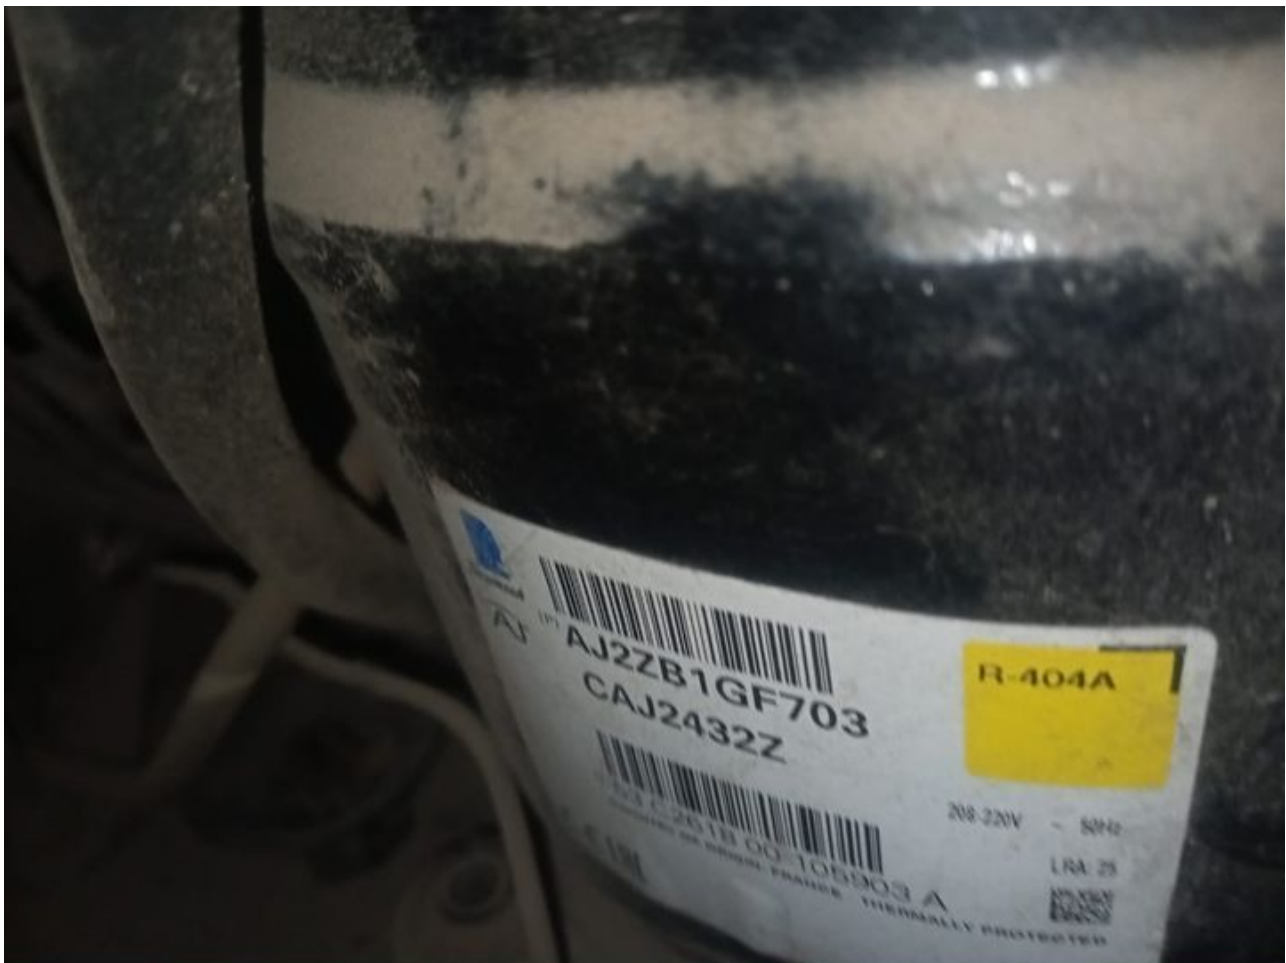

written by Lilianne | 7 October 2023

Private Picture Copyright : [WWW.MBSM.PRO](http://WWW.MBSM.PRO)

Mbsm.pro, CAJ2432Z, AJE2422ZHZ, 3/4 hp, Tecumseh, Compressor, R404a, Lbp, 480 w, 18.3CM<sup>3</sup>

---