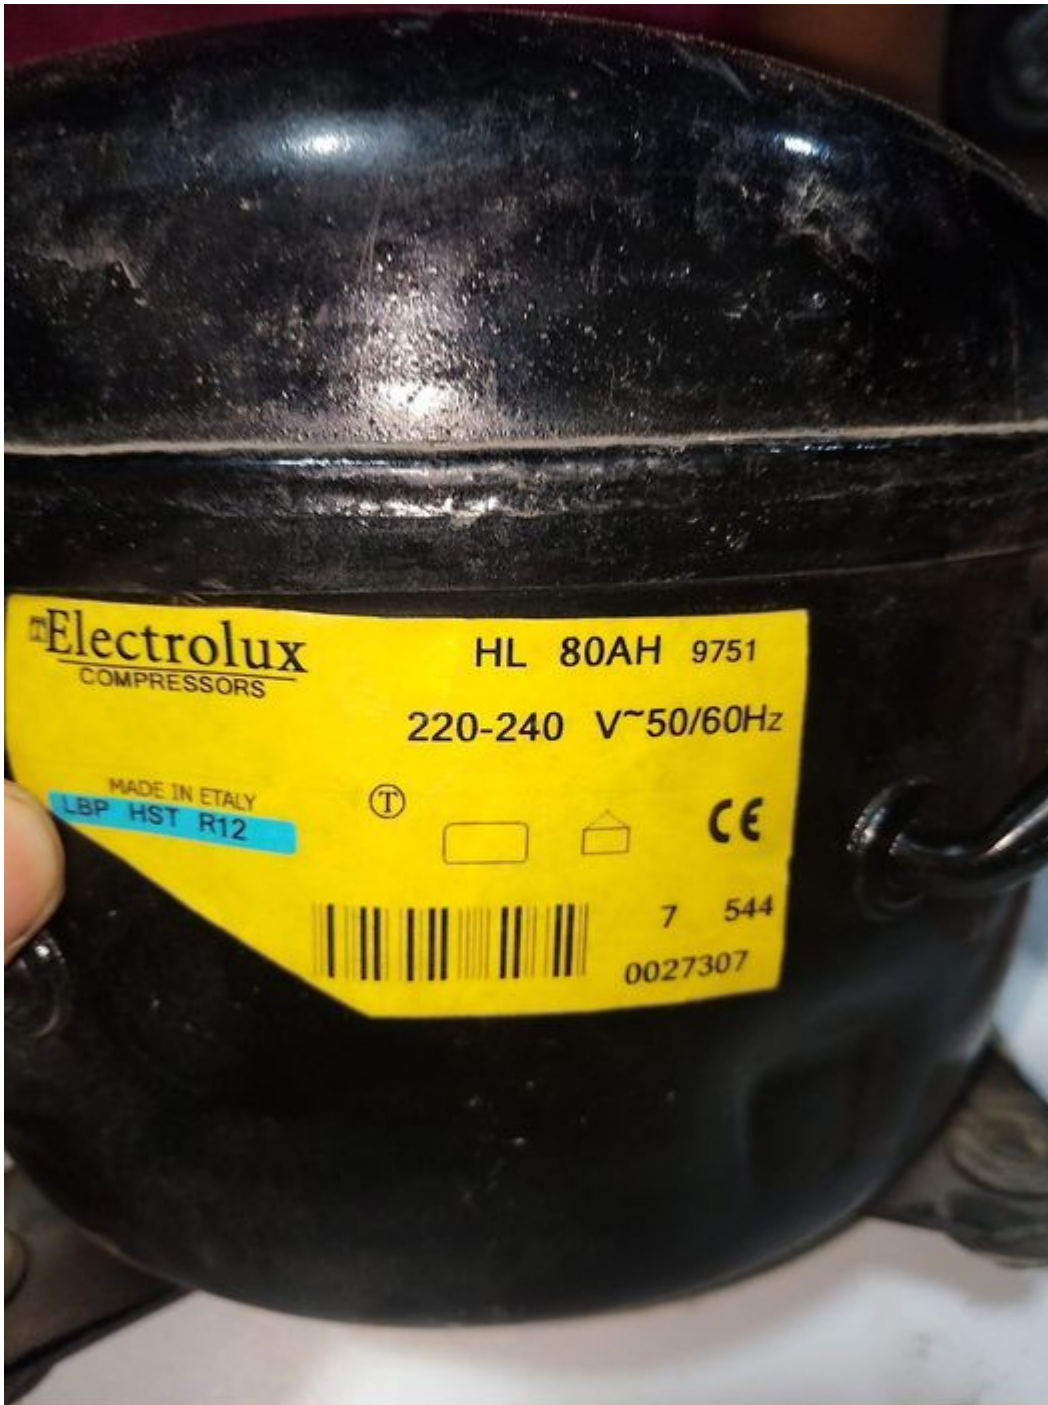

Private Picture Copyright : WWW.MBSM.PRO

Mbsm.pro, Compressor, Zem, HL80AH, R600A, Electrolux Group, 84 w, 1/7 hp, Lbp, Freezer

---