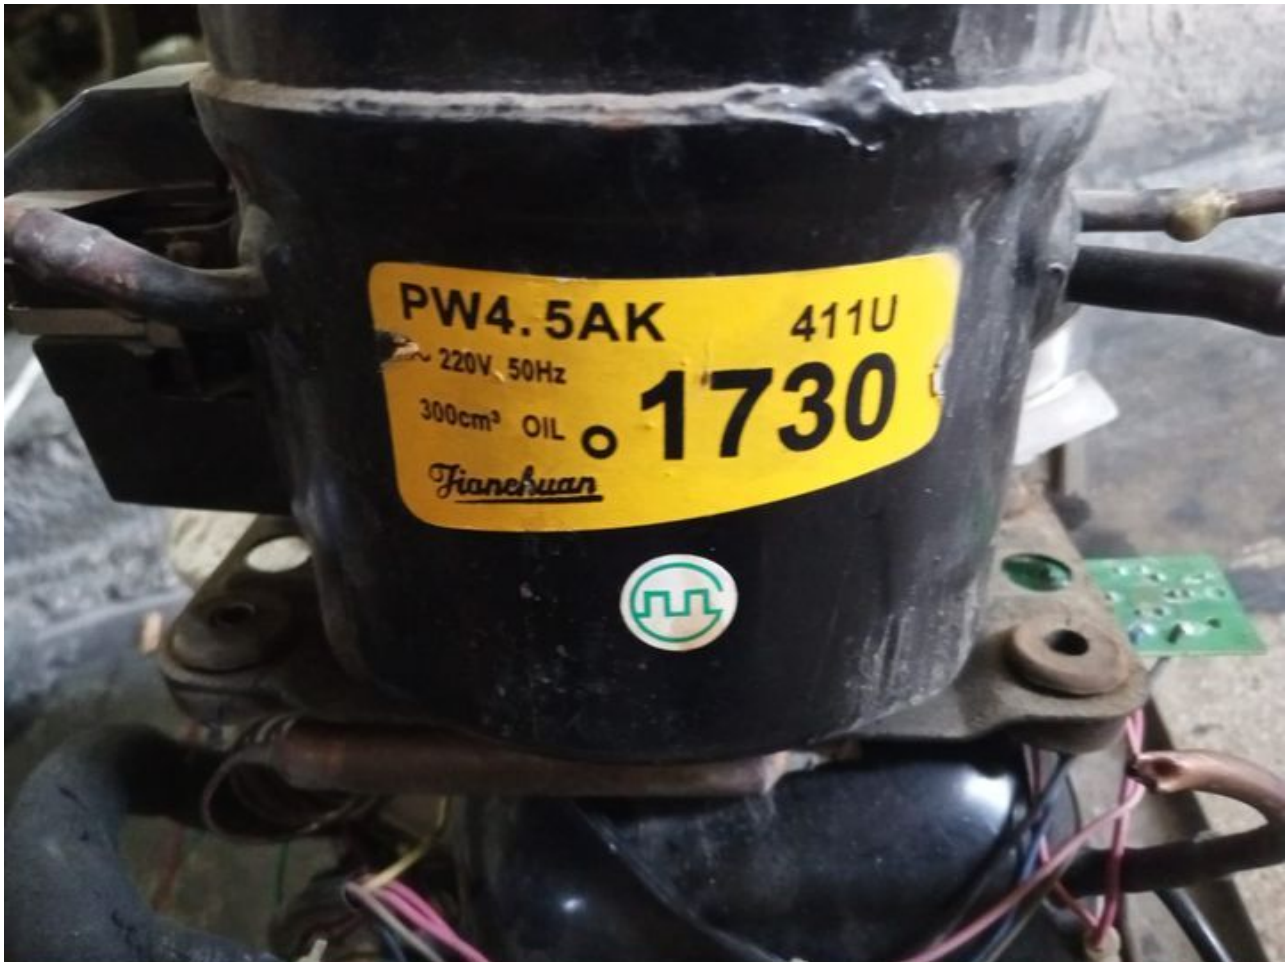

Mbsm.pro, Compressor, Série SC, QD168H, R134A, Wansheng, Refrigerator Compressor, 1/2 hp, 323 w, MBP

written by Lilianne | 30 September 2023

R406a 220~240V/50Hz LBP
低背压

序号 No.	应用类型 Application	产品系列 Serial	产品型号 type	马力 Hp	电压/频率 Power Supply (V/Hz)	电机类型 Motor type	制冷量 Capacity		COP Power Efficiency		启动器 Starting Device	启动电容 Starting Capacitor (μF)	运行电容 Running Capacitor (μF)	冷却方式 Cool
							ASHRAE (-23.3°C)	CECOMAF (-25°C)	ASHRAE (-23.3°C)	CECOMAF (-25°C)				
1	LBP 低背压	WT	QD55	1/6	220~240V ~50Hz	RSIR	130	98	1.04	0.81	PTC	/	/	S
2			QD65	1/5		RSIR	158	119	1.06	0.84		/	/	S
3			QD75	1/4		RSIR	176	132	1.09	0.85		/	/	S
4			QD85	1/4		RSIR	202	152	1.10	0.86		/	/	S
5			QD91	1/4		RSIR	216	162	1.12	0.87		/	/	S
6	LBP 低背压	WQ	QD110	3/10	220~240V ~50Hz	RSIR	271	203	1.17	0.91	复插 Starting Relay	/	/	F
7			QD128	1/3		RSIR	306	230	1.18	0.92		/	/	F
8			QD142	2/5		CSIR	333	250	1.19	0.93		80	/	F
9	LBP 低背压	SC	QD168	1/2	220~240V ~50Hz	CSIR	380	330	1.15	1.06	电流式 Current	80	/	F2
10			QD180	1/2		CSIR	440	382	1.15	1.07		80	/	F2
11			QD210	3/5		CSIR	510	443	1.17	1.08		80	/	F2

Private Picture Copyright : WWW.MBSM.PRO

Mbsm.pro, Compressor, Série SC, QD168H, R134A, Wansheng, Refrigerator Compressor, 1/2 hp, 323 w, MBP

Mbsm.pro, Lbp, R134A, Danpu, Compressor, Pw4.5vk, 1/8 hp

written by Lilianne | 30 September 2023

Private Picture Copyright : WWW.MBSM.PRO

Mbsm.pro, Lbp, R134A, Danpu, Compressor, Pw4.5vk, 1/8 hp

Mbsm.pro, Beko, Refrigerator, Compressor, TU1114Y, 1/4HP, R600A

written by Lilianne | 30 September 2023