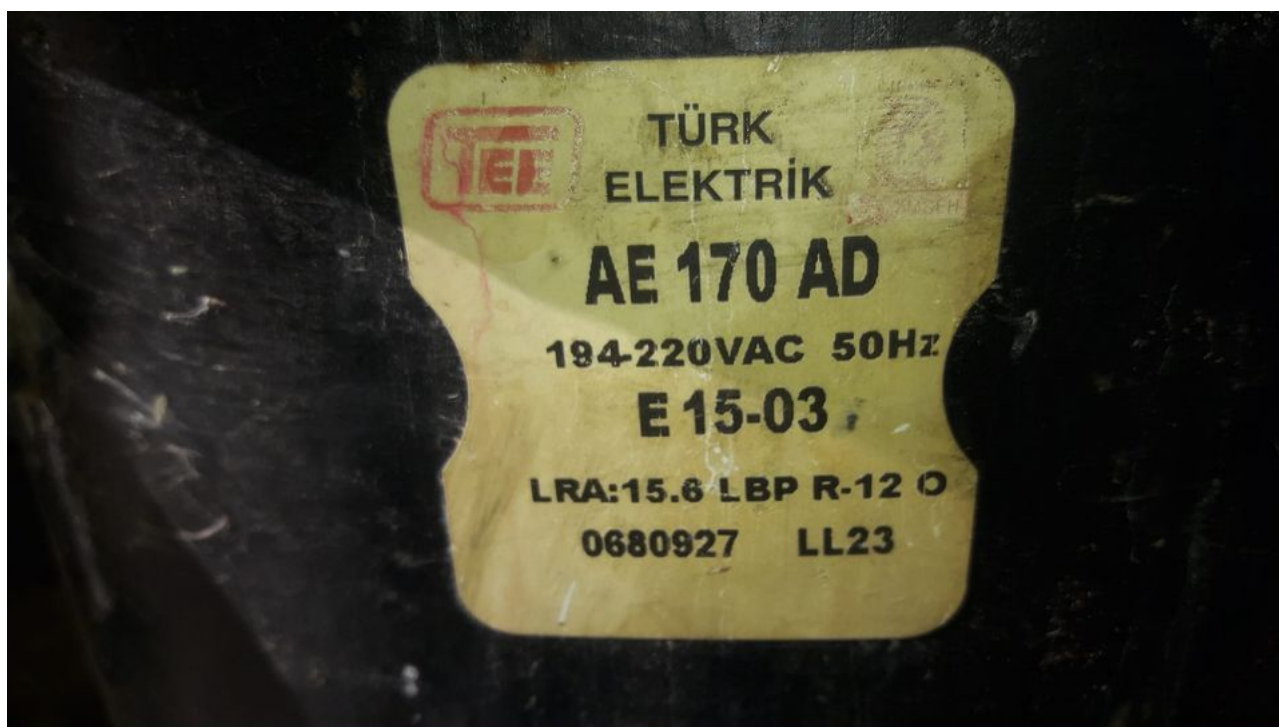

Mbsm.pro, Compressor, Tee compressor, ae170ad, ae170ac, ae170ap, 150 w, 1/5 hp, r12, Lbp

written by Lilianne | 25 August 2023

Private Picture Copyright : WWW.MBSM.PRO

Mbsm.pro, Compressor, Tee compressor, ae170ad, ae170ac,
ae170ap, 150 w, 1/5 hp, r12