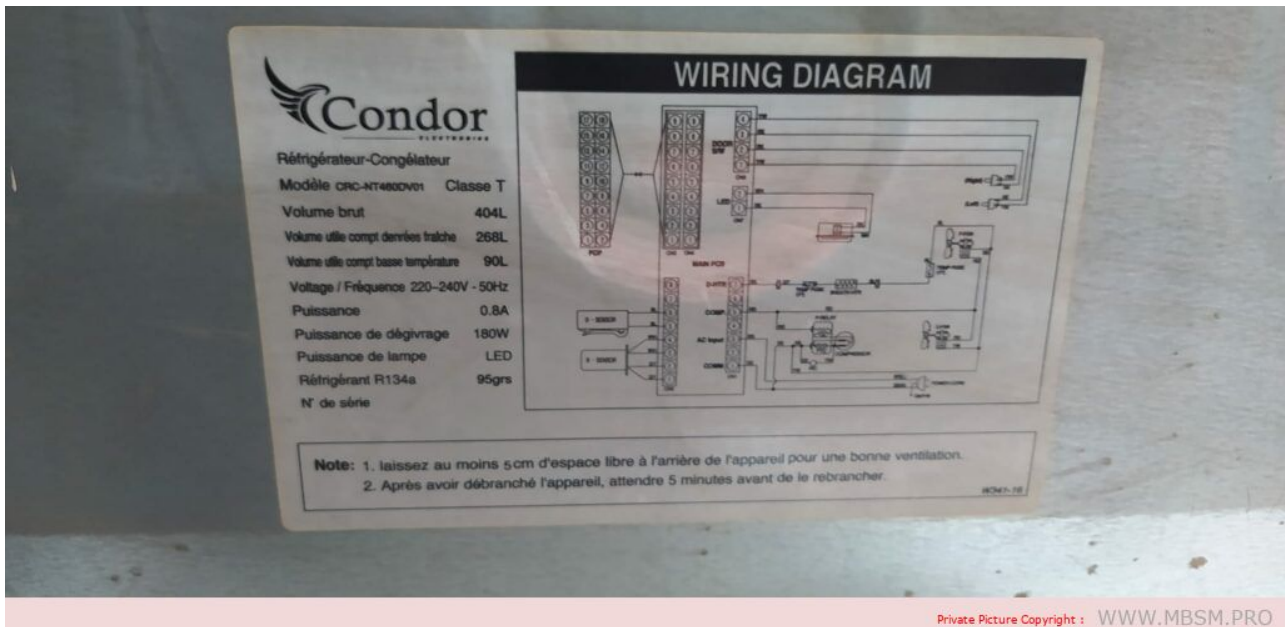

CRC-NT460DV01

written by Jamila | 24 March 2023

Mbsm.pro, Réfrigérateur, CRC-NT460DV01, Condor

Mbsm.pro, Compressor, Lg, bsa057nbmv, BLCD, Inverter, serie BS, 540 L, ENIEM, TN2000, Nofrost, r600a, 1/5 hp

written by Jamila | 24 March 2023