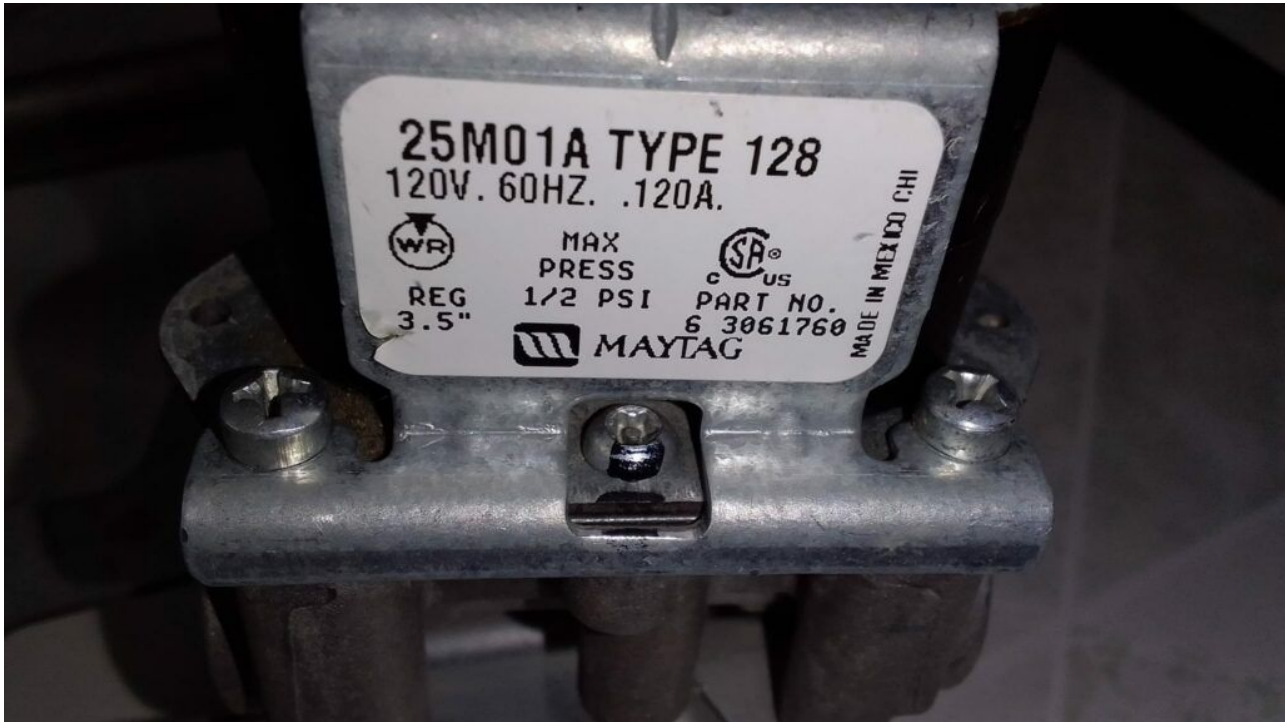

Mbsm.pro, Pictures, Whirlpool dryer valves, 25M01A-876

written by Lilianne | 20 September 2022

Private Picture Copyright : WWW.MBSM.PRO

Mbsm.pro, Pictures, Whirlpool dryer valves