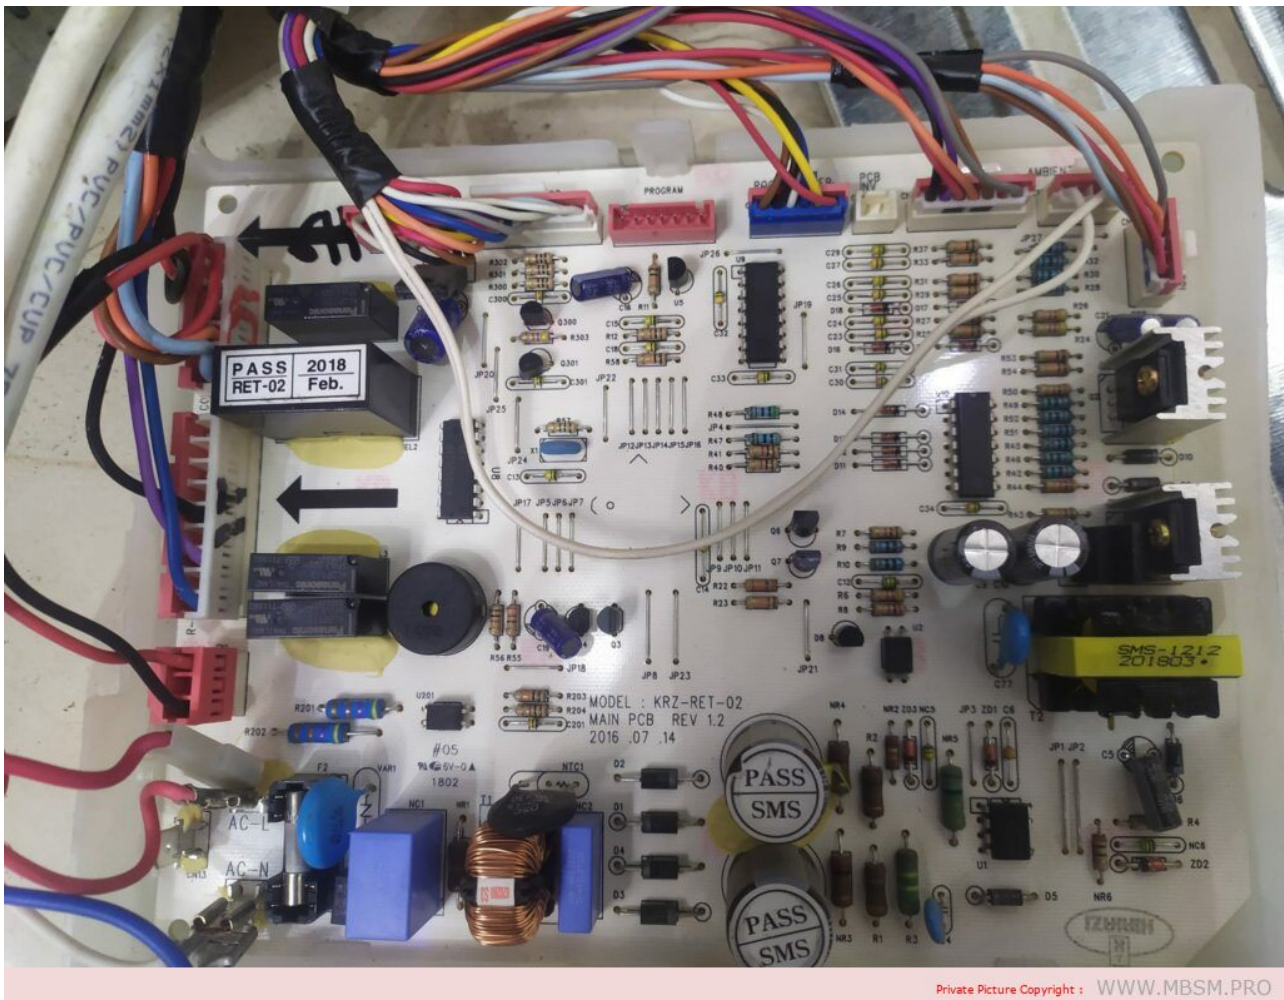

# Mbsm.pro, KIRIAZI, KH690LN/15, (INVERTER), REFRIGERATOR, NO FROST, 690 L, 27 feet

written by Lilianne | 20 September 2022

Private Picture Copyright : [WWW.MBSM.PRO](http://WWW.MBSM.PRO)

Mbsm.pro, KIRIAZI, KH690LN/15, (INVERTER), REFRIGERATOR, NO FROST, 690 L, 27 feet