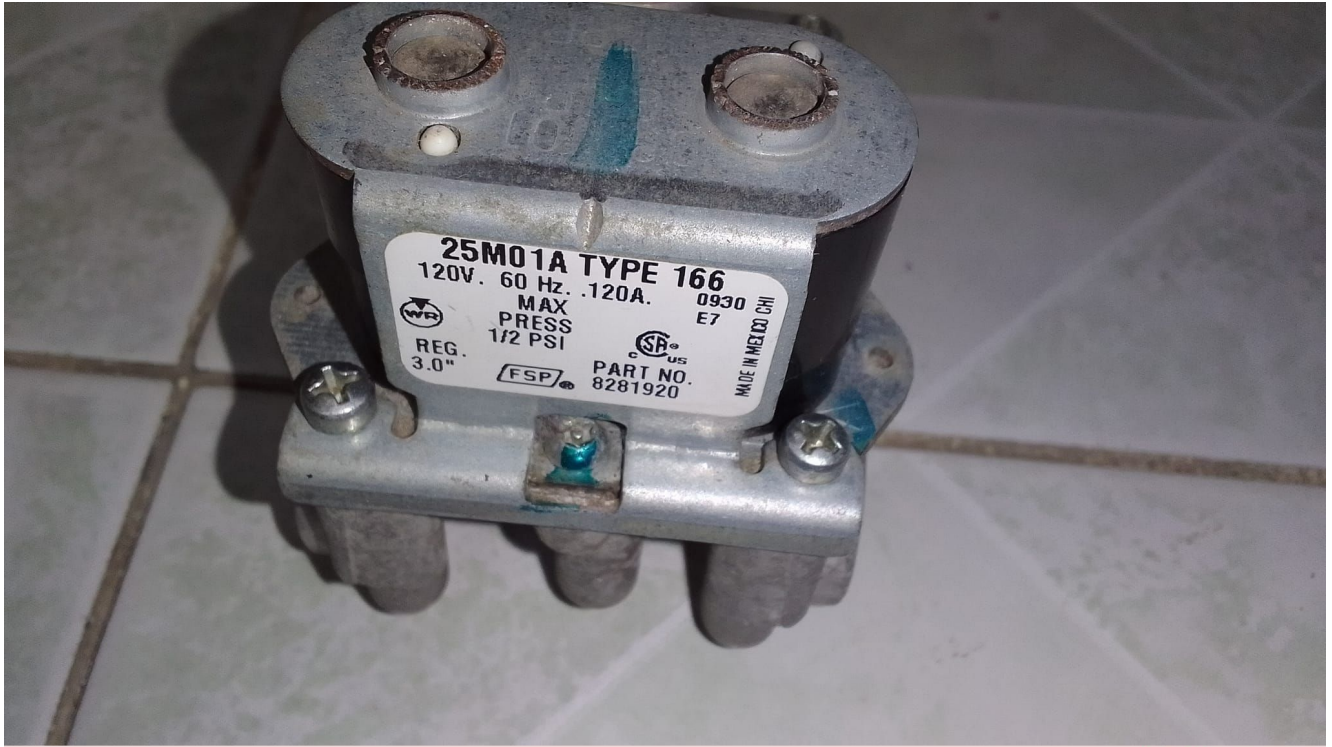

# Mbsm.pro, Pictures, Whirlpool dryer valves, 25M01A-876

written by Lilianne | 20 September 2022

Private Picture Copyright : WWW.MBSM.PRO

Mbsm.pro, Pictures, Whirlpool dryer valves

Private Picture Copyright : WWW.MBSM.PRO