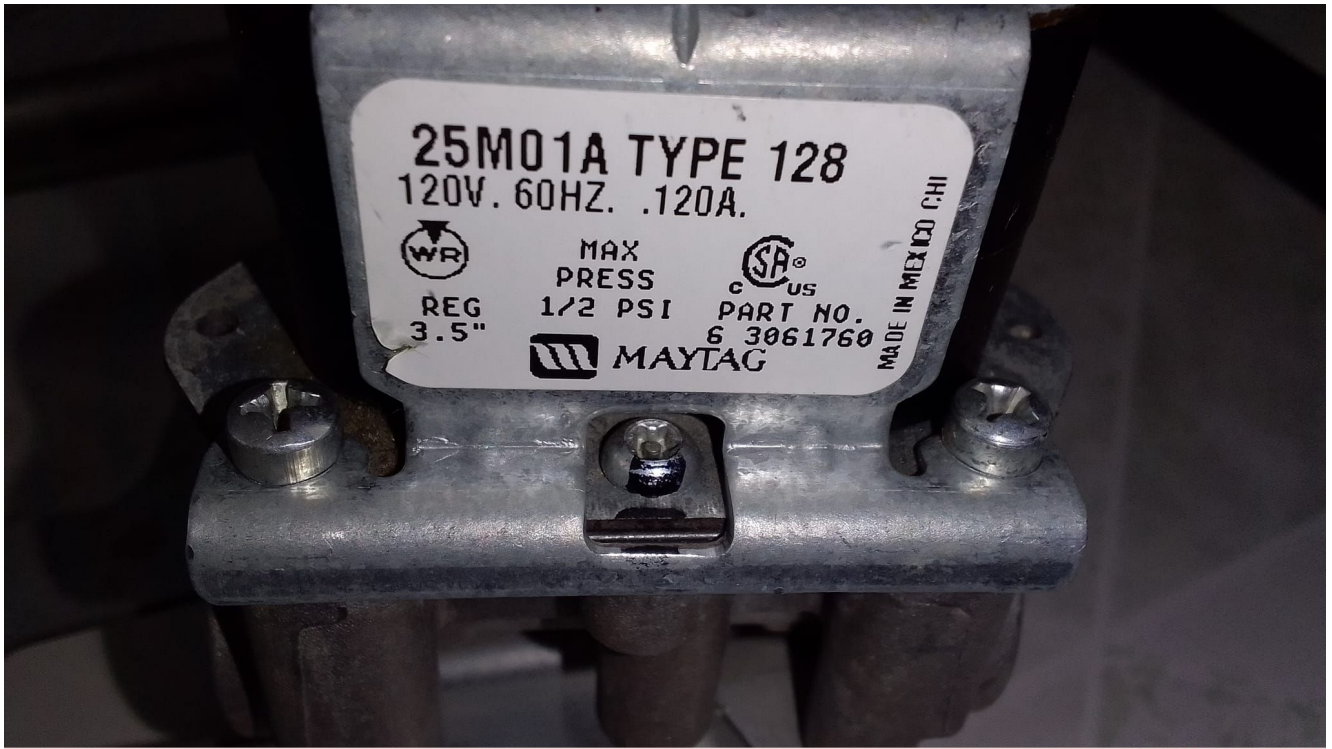

Picture Picture Copyright © WWW.MBSM.PRO

Mbsm.pro, Solutions, air conditioner, Tornado, Error Code, E5

written by Lilianne | 20 September 2022