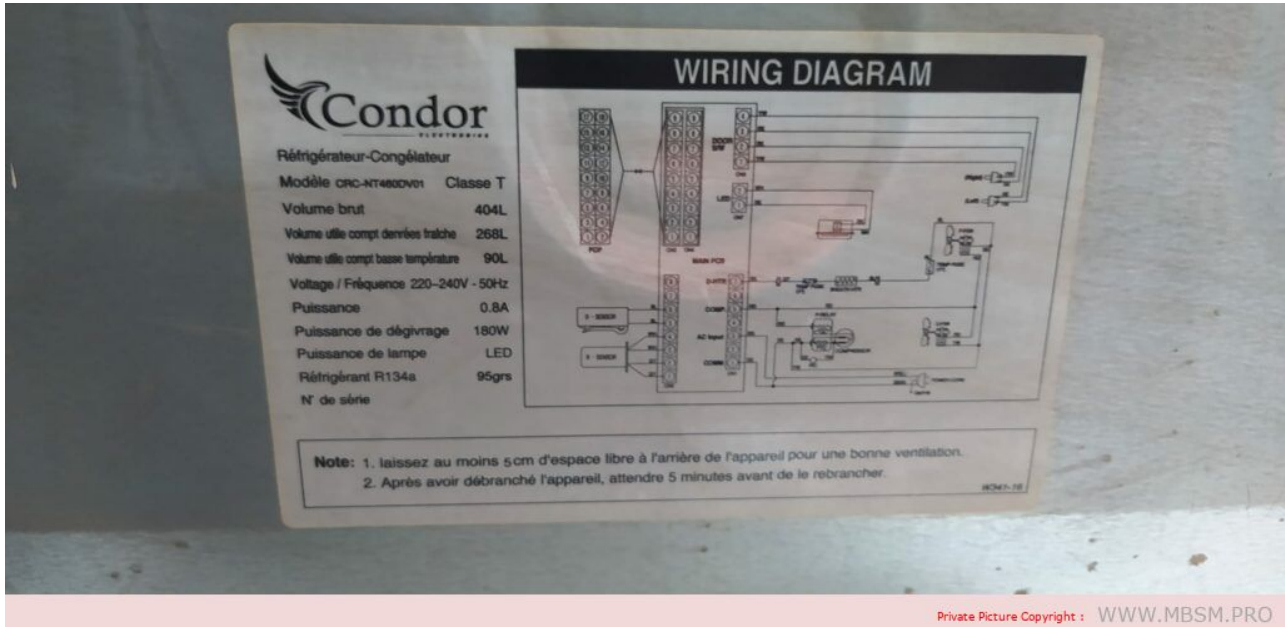

written by Lilianne | 25 March 2023

Private Picture Copyright : WWW.MBSM.PRO

Mbsm.pro, Compressor, esd65a, 100 w, 1/8 hp, r600a

CRC-NT460DV01

written by Jamila | 25 March 2023

Mbsm.pro, Réfrigérateur, CRC-NT460DV01, Condor