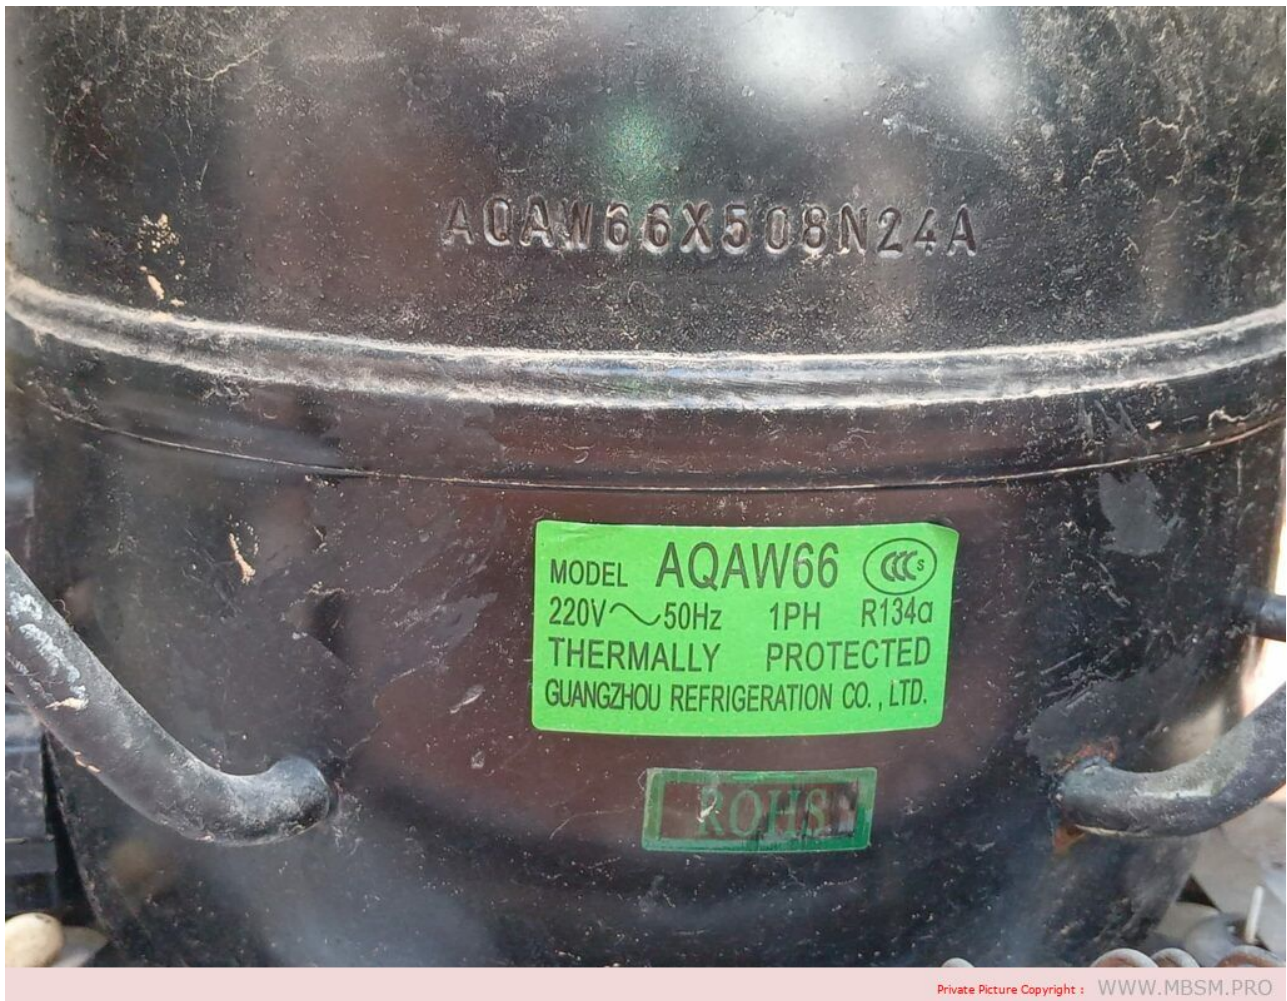

# Mbsm.pro, Compressor, AQAW66X, r134a, FKD66ML, r600a, 1/5 hp, Freezer, Wanbao Refrigerator Compressor

written by mahdi miled | 26 December 2022

Private Picture Copyright : [WWW.MBSM.PRO](http://WWW.MBSM.PRO)