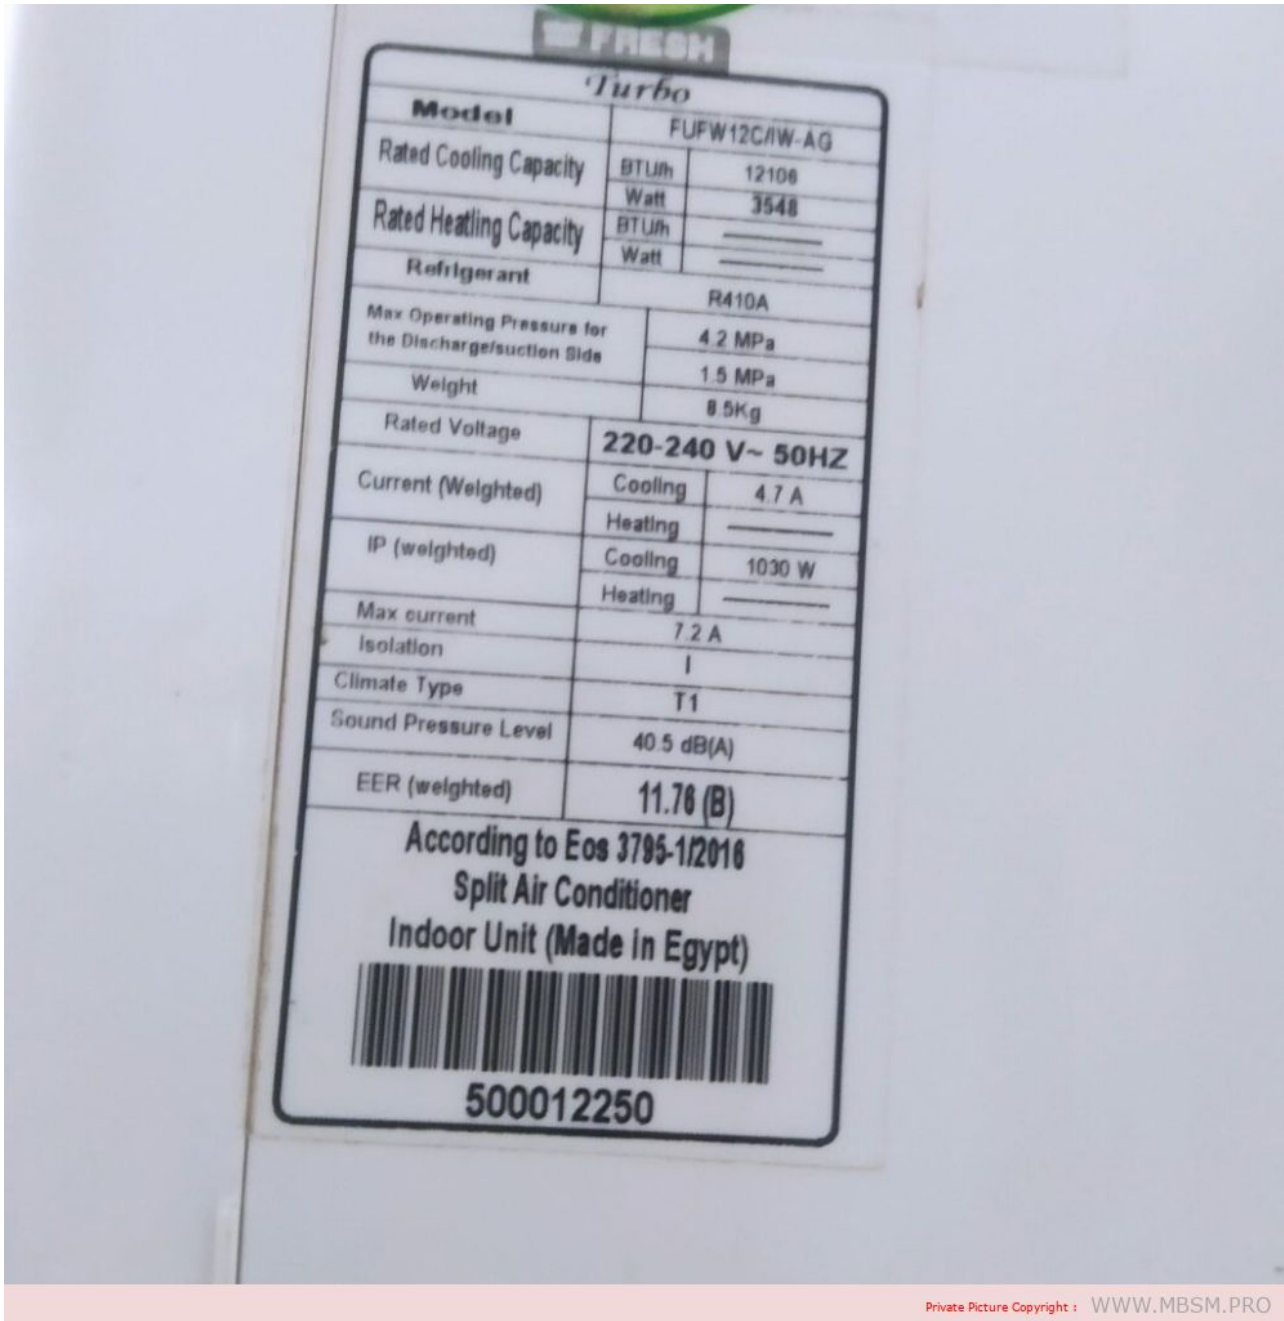

**Mbsm.pro, Fufw12caw-ag, air
conditioner, Fresh, turbo,
Cooling, heating, 12000 Btu,
1.5 hp, 1 ton, r410a, 850
grams, 8 Bar, 115 psi**

written by Lilianne | 23 August 2022

Private Picture Copyright : WWW.MBSM.PRO