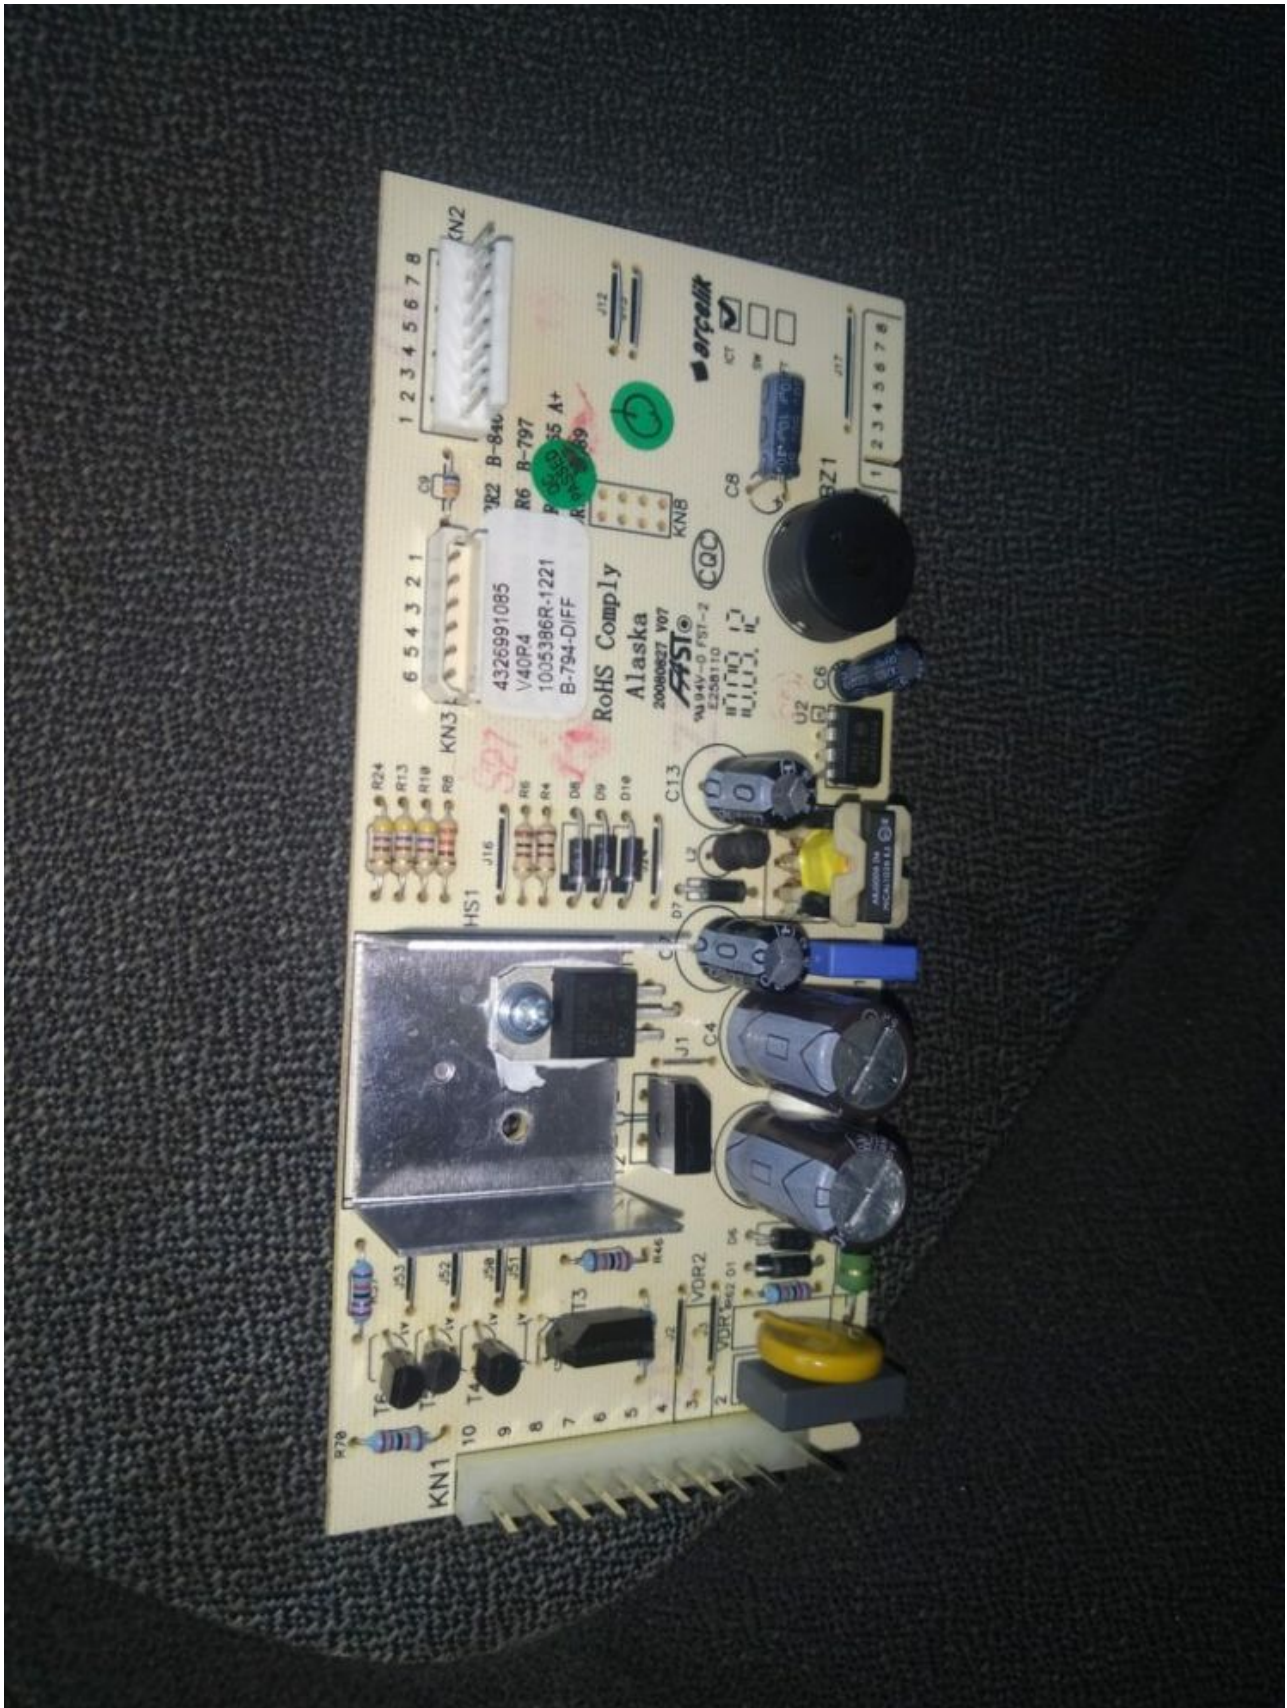

Private Picture Copyright : WWW.MBSM.PRO

Mbsm.pro, Solution, Error, E4, Beko, CNE50520DE, CNE 50520DE, Fridge, Freezer, No frost, 500 L, Compressor, r600a, 56 G, 1/5 hp, LBP, 160 w, 0.80 A, made in Turkey