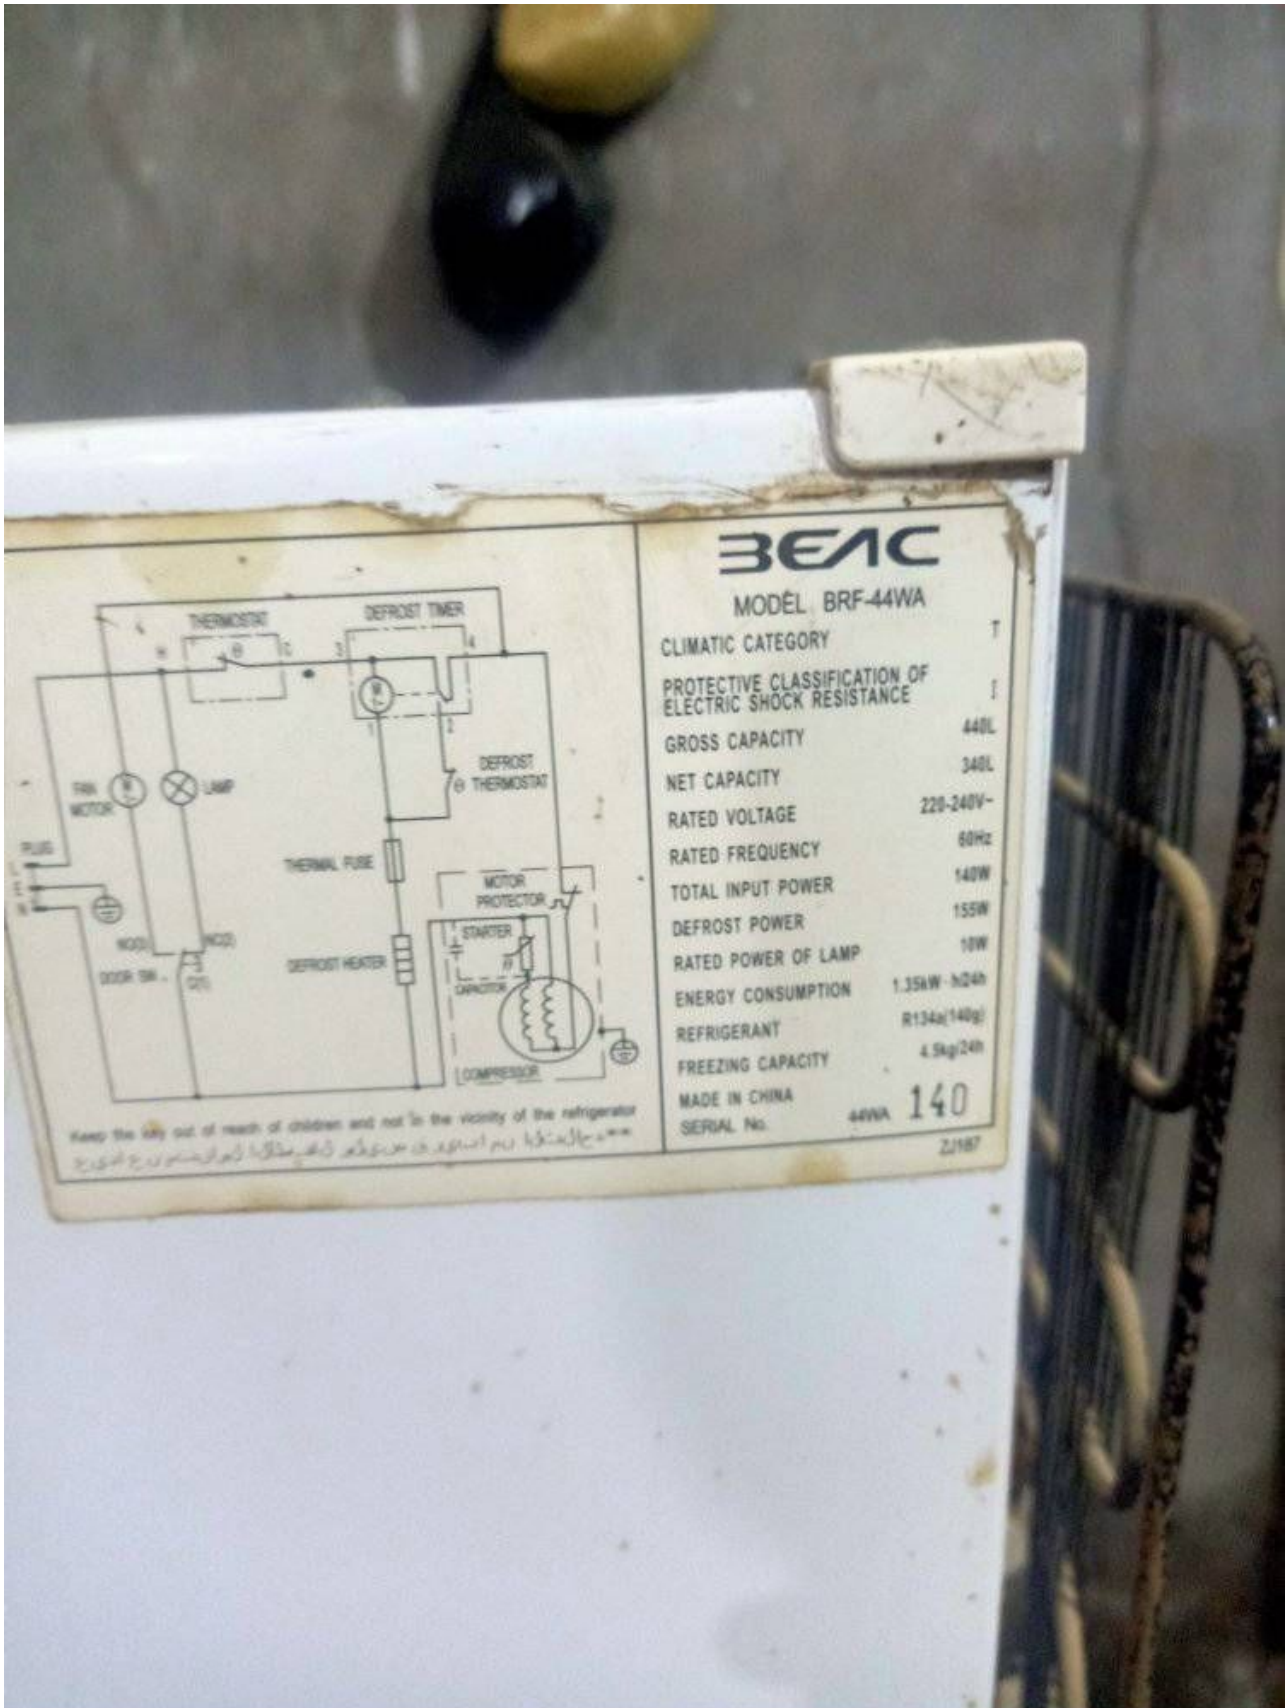

BEAC

MODEL BRF-44WA

CLIMATIC CATEGORY	T
PROTECTIVE CLASSIFICATION OF ELECTRIC SHOCK RESISTANCE	I
GROSS CAPACITY	448L
NET CAPACITY	348L
RATED VOLTAGE	220-240V
RATED FREQUENCY	60Hz
TOTAL INPUT POWER	140W
DEFROST POWER	155W
RATED POWER OF LAMP	10W
ENERGY CONSUMPTION	1.35kW/24h
REFRIGERANT	R134a(140g)
FREEZING CAPACITY	4.9kg/24h
MADE IN CHINA	
SERIAL No.	44WA 140

Keep the key out of reach of children and not in the vicinity of the refrigerator
نگه دارید کلید را دور از دسترس کودکان و در نزدیکی یخچال نگذارید

Private Picture Copyright : WWW.MBSM.PRO

Mbsm.pro, refrigerator, No frost, brf-44wa, 44wa-140,12 feet, 340wL, 140 w, Compressor, 1/5 hp, r134a, 140 G, defrost power 155 w