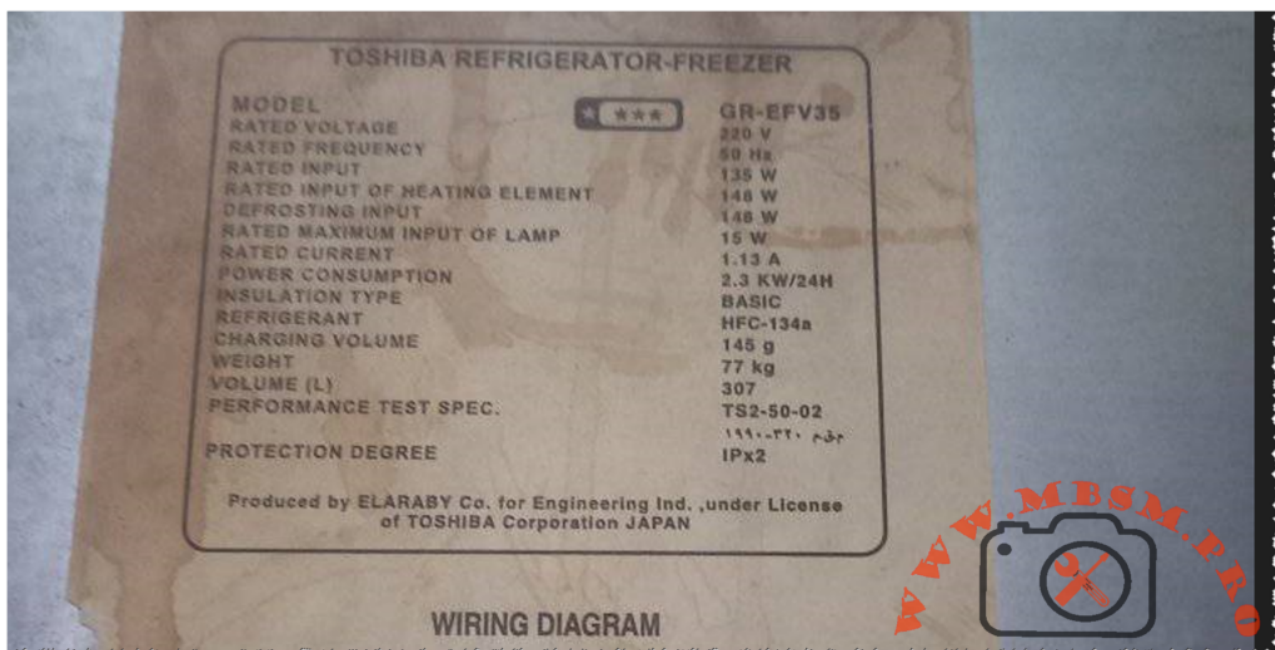

Mbsm.pro, TOSHIBA, REFRIGERATOR, FREEZER, GR- EFV35, 12 feet, 3 DOOR, 307 L, compressor, 1/5 hp, 140 w, 1bp, r134a, 145 g

written by Lilianne | 21 March 2024

Mbsm.pro, TOSHIBA, REFRIGERATOR, FREEZER, GR-EFV35, 12 feet, 3
DOOR, 307 L, compressor, 1/5 hp, 140 w, 1bp, r134a, 145 g