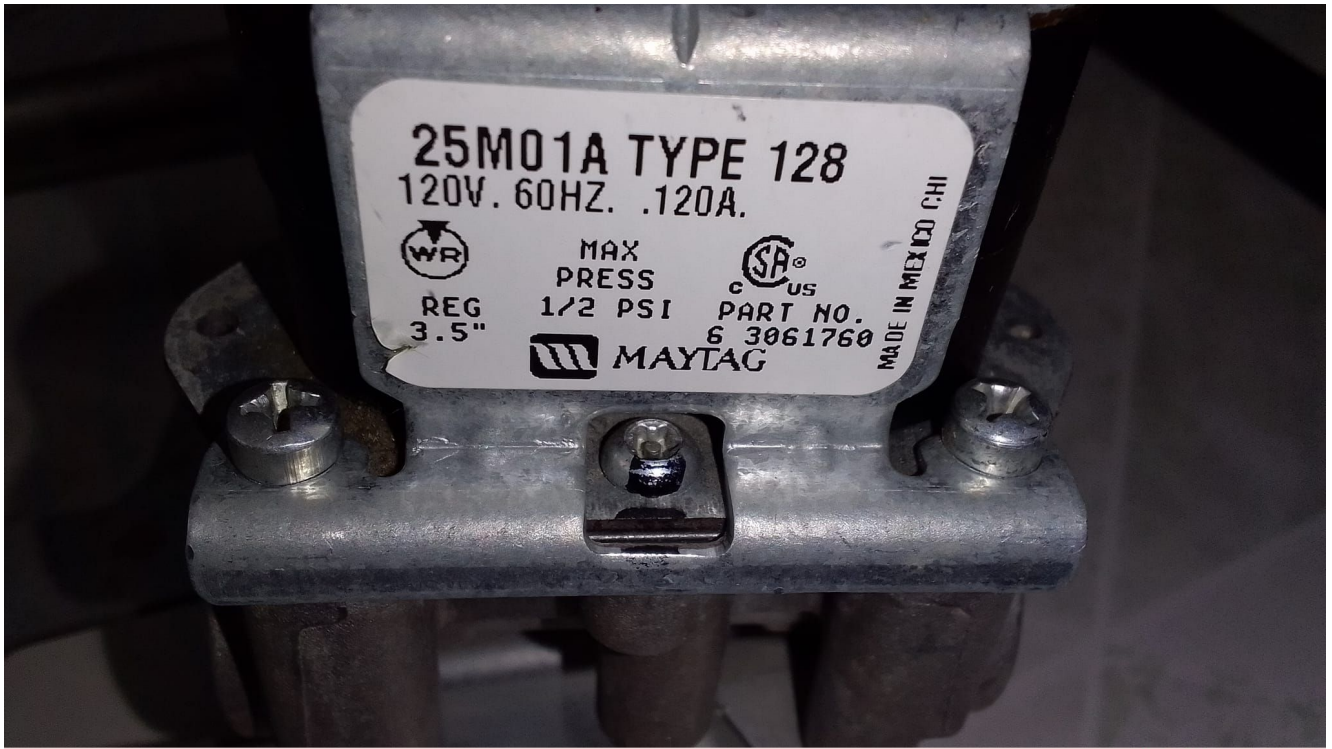

Picture Picture Copyright © WWW.MBSM.PRO

Mbsm.pro, Solutions, air conditioner, Tornado, Error Code, E5

written by Lilianne | 21 September 2022