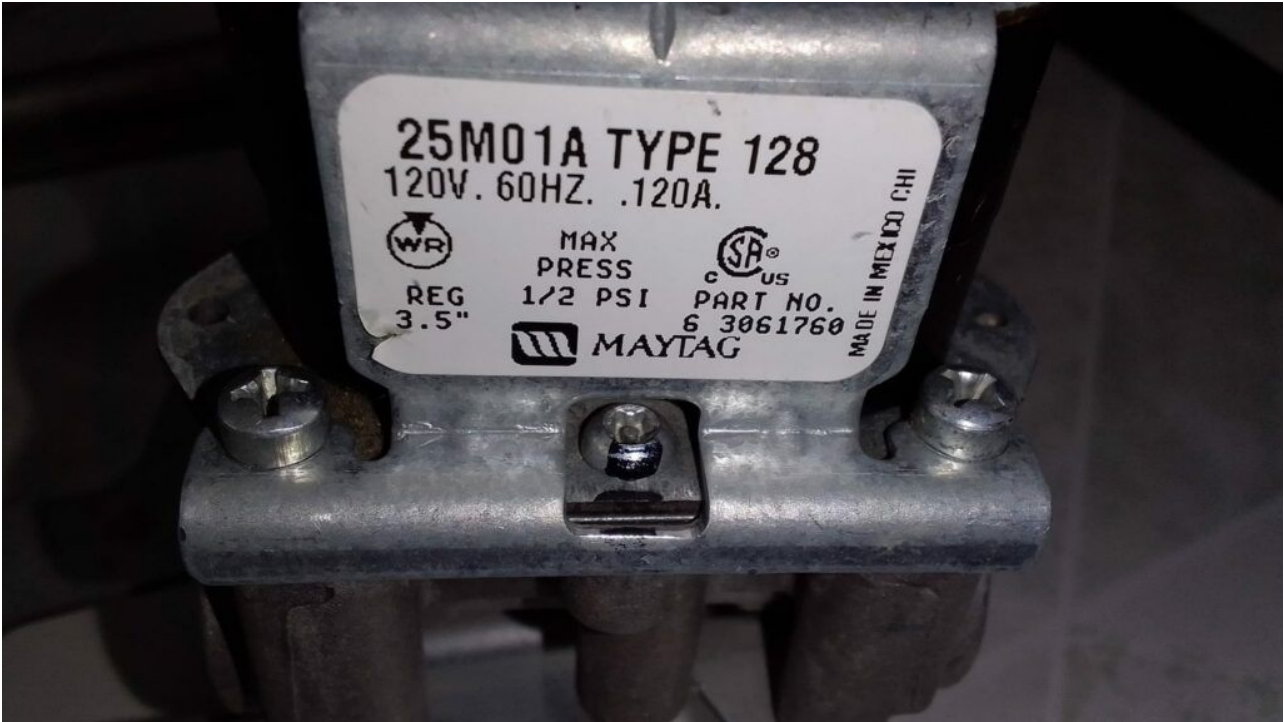

# Mbsm.pro, Pictures, Whirlpool dryer valves, 25M01A-876

written by Lilianne | 21 September 2022

Private Picture Copyright : WWW.MBSM.PRO

Mbsm.pro, Pictures, Whirlpool dryer valves

Private Picture Copyright : WWW.MBSM.PRO