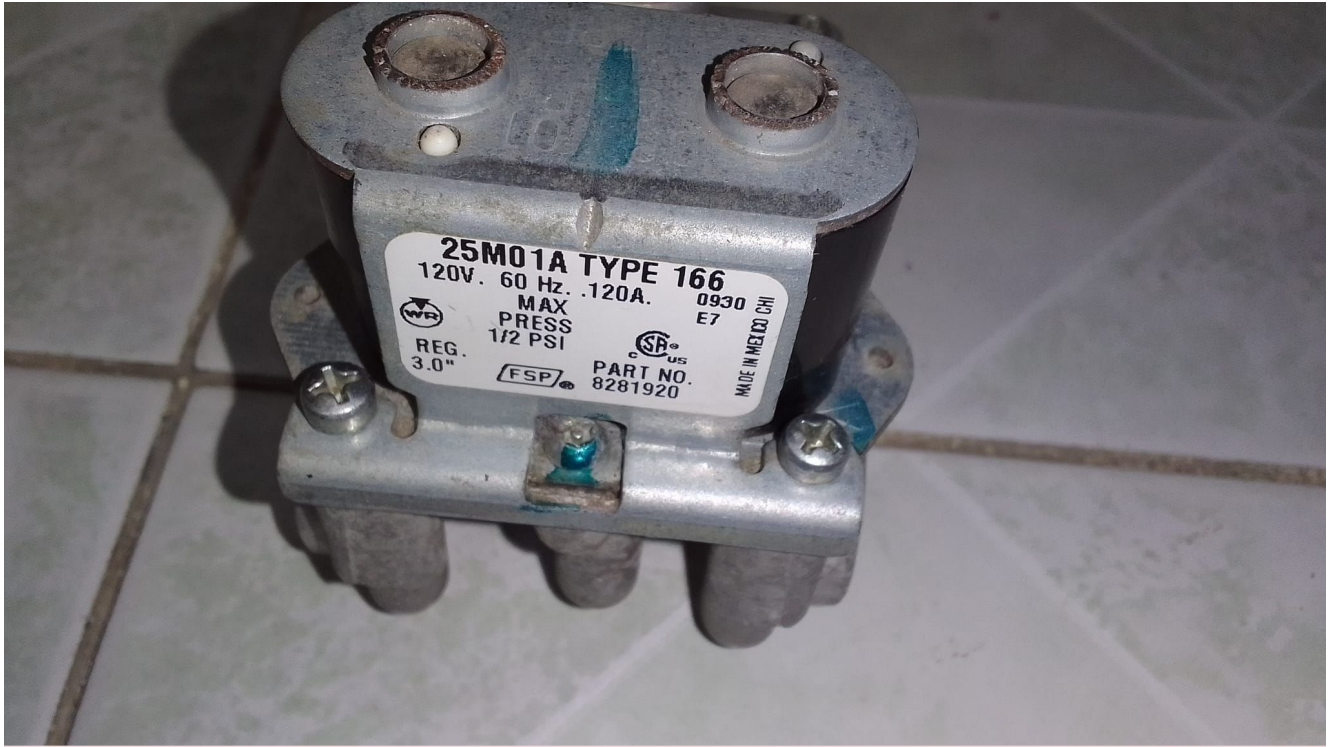

# Mbsm.pro, Pictures, Whirlpool dryer valves, 25M01A-876

written by Lilianne | 21 September 2022

Private Picture Copyright : WWW.MBSM.PRO

Mbsm.pro, Pictures, Whirlpool dryer valves

Private Picture Copyright : WWW.MBSM.PRO