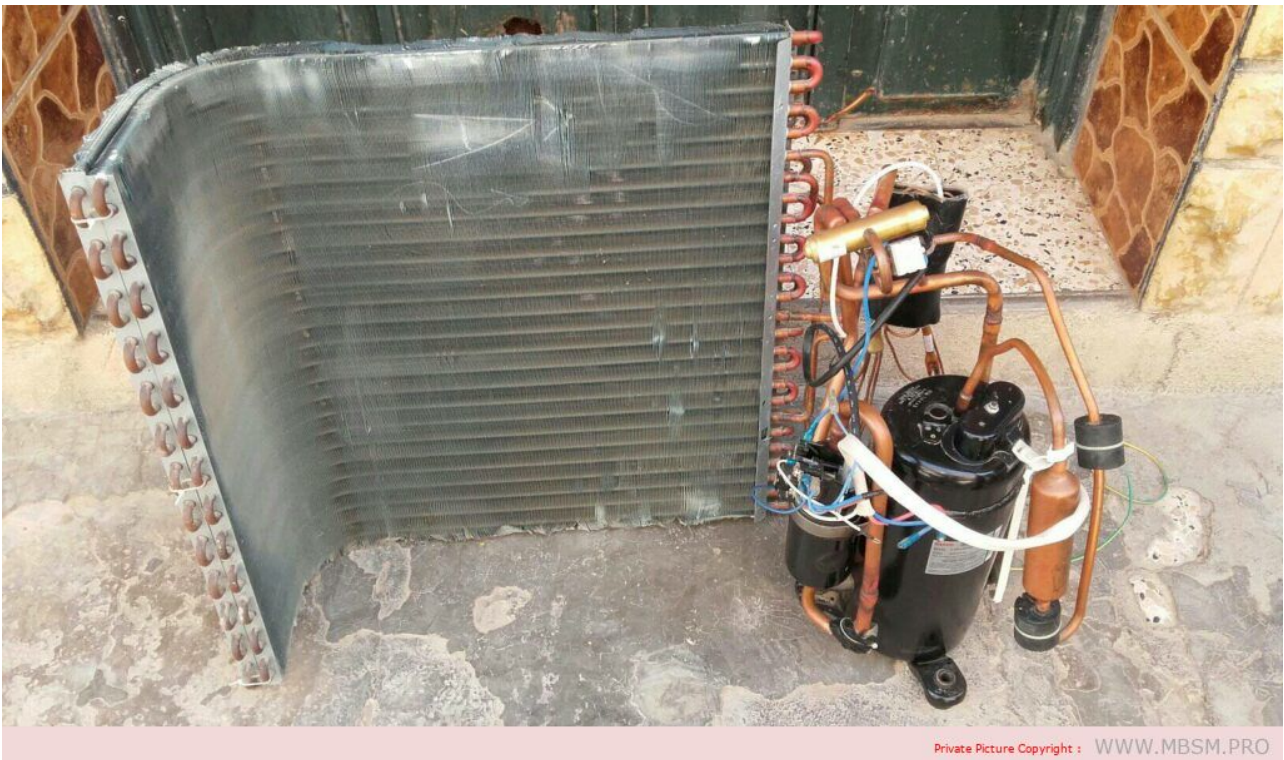

# Mbsm.pro, Air conditioner, Compressor, 24000 btu, 3RV416H2AAF, R-22, 220-240V, Sanyo

written by Lilianne | 21 September 2022

Mbsm.pro, Air conditioner, Compressor, 24000 btu, 3RV416H2AAF,  
R-22, 220-240V, Sanyo