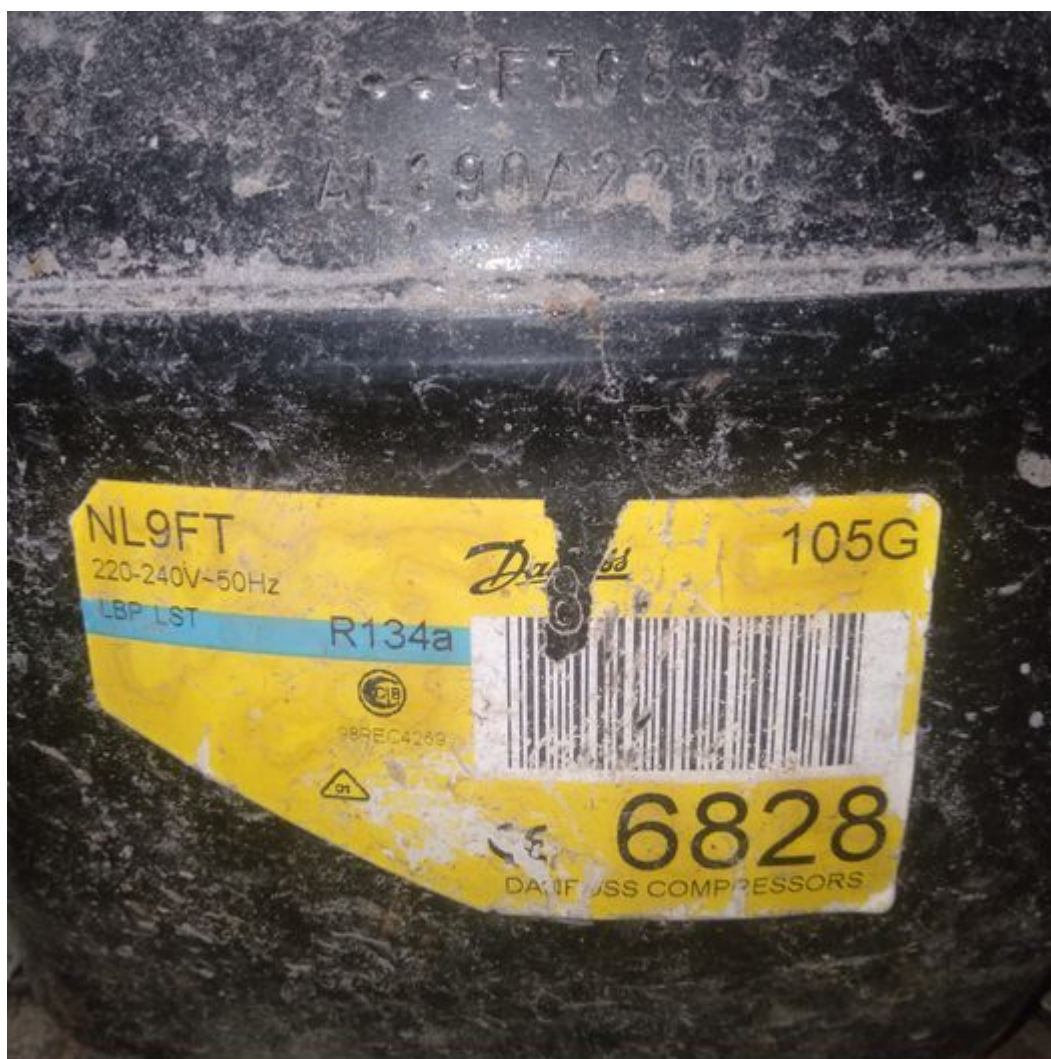

Mbsm.pro, Compressor, NL9FT, 105G6828, 105G 6828, 105G-6828, Danfoss ,Fridge Compressor, 1/3 hp, R134

written by Lilianne | 2 July 2022

Private Picture Copyright : WWW.MBSM.PRO

Mbsm.pro, Compressor, NL9FT, 105G6828, 105G 6828, 105G-6828, Danfoss ,Fridge Compressor, 1/3 hp, R134