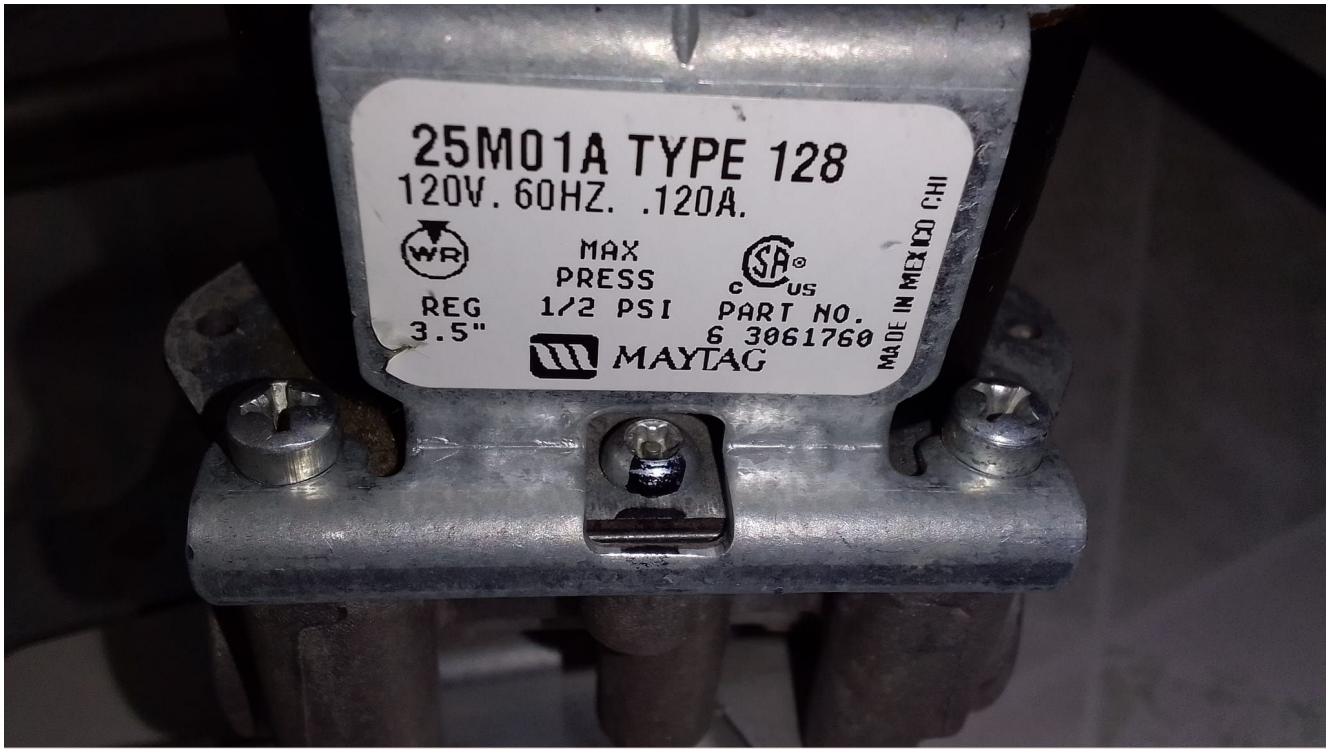

Picture Picture Copyright © WWW.MBSM.PRO

Mbsm.pro, Solutions, air conditioner, Tornado, Error Code, E5

written by Lilianne | 22 September 2022