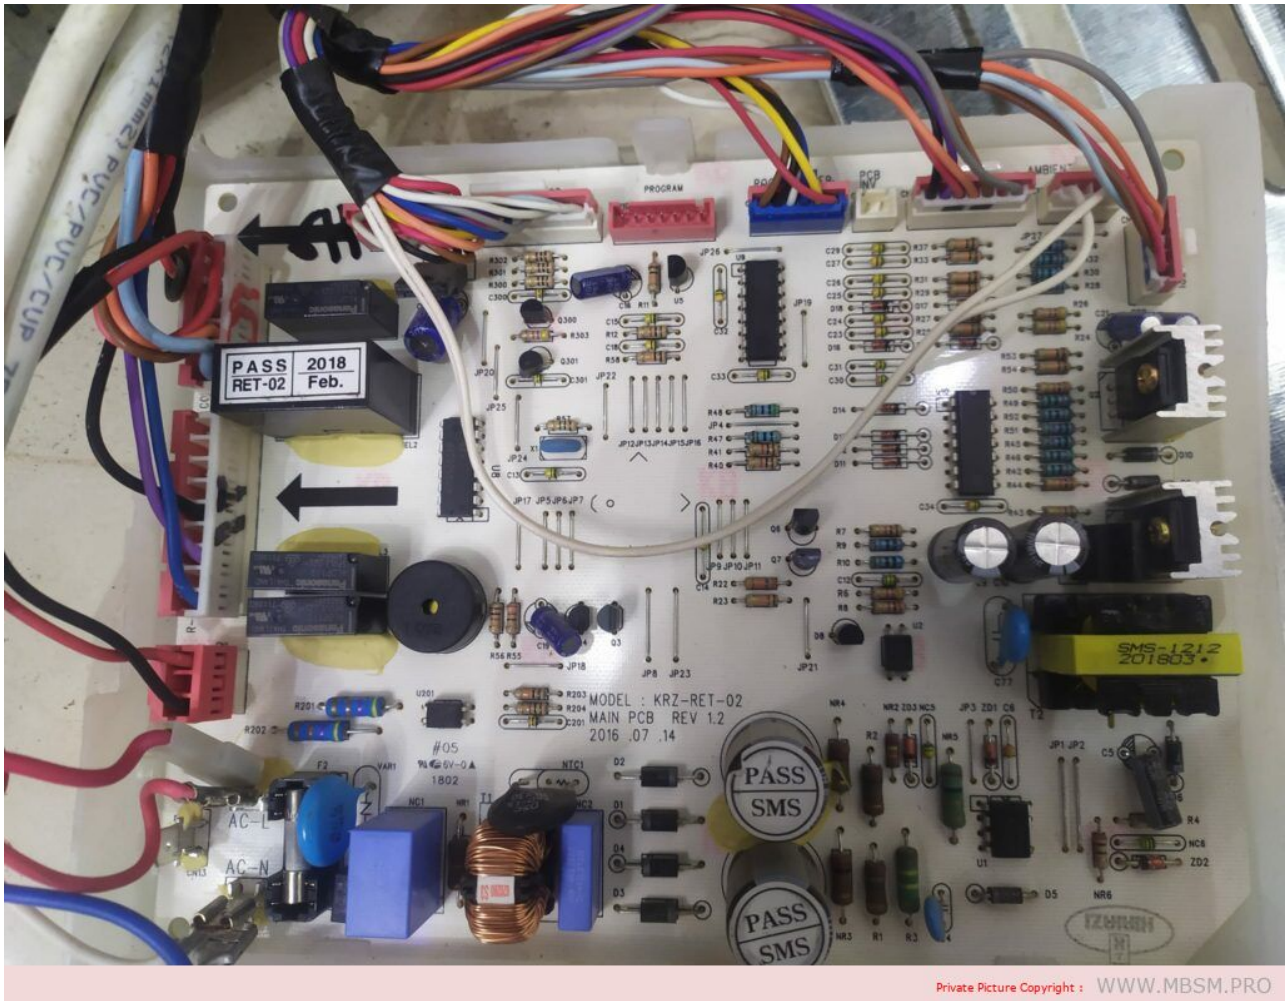

Mbsm.pro, KIRIAZI, KH690LN/15, (INVERTER), REFRIGERATOR, NO FROST, 690 L, 27 feet

Mbsm.pro, Pictures, Whirlpool dryer valves, 25M01A-876

written by Lilianne | 22 September 2022