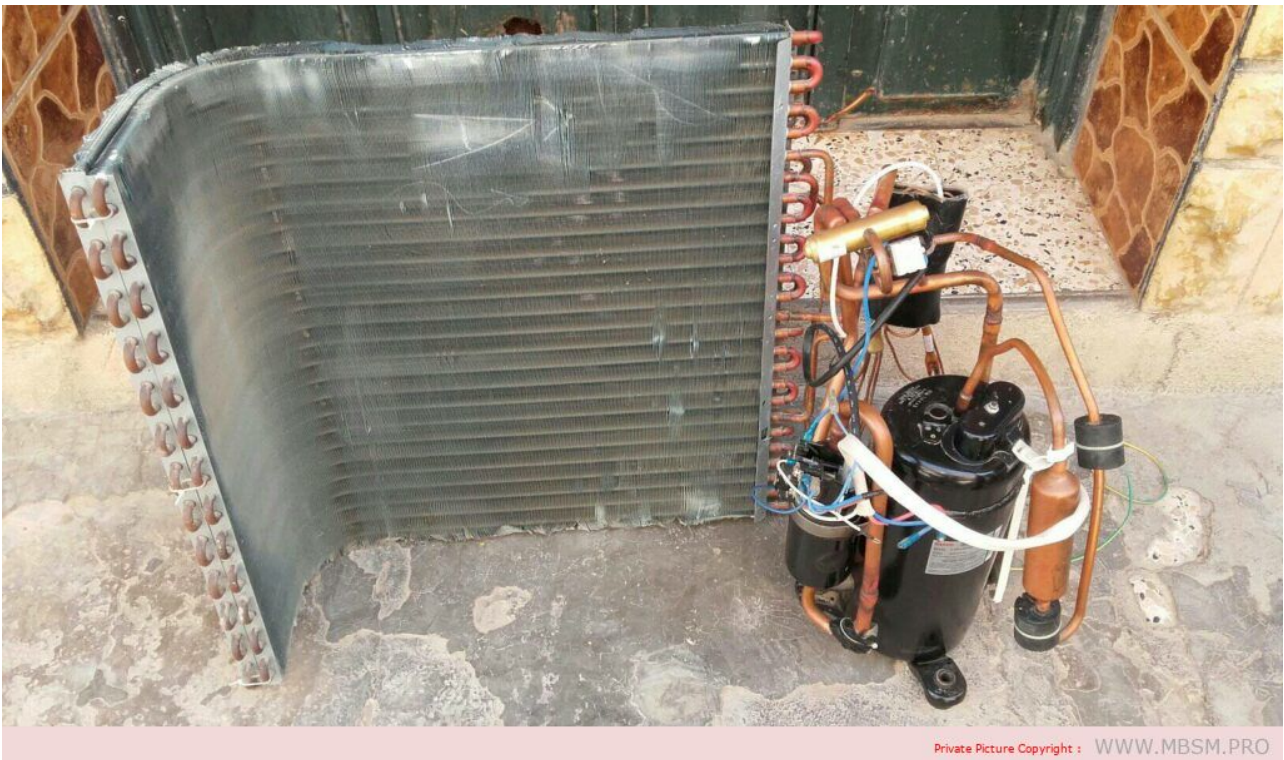

Mbsm.pro, Pictures, 4-door Sharp refrigerator card

Mbsm.pro, Air conditioner, Compressor, 24000 btu, 3RV416H2AAF, R-22, 220-240V, Sanyo

written by Lilianne | 22 September 2022

Mbsm.pro, Air conditioner, Compressor, 24000 btu, 3RV416H2AAF,
R-22, 220-240V, Sanyo