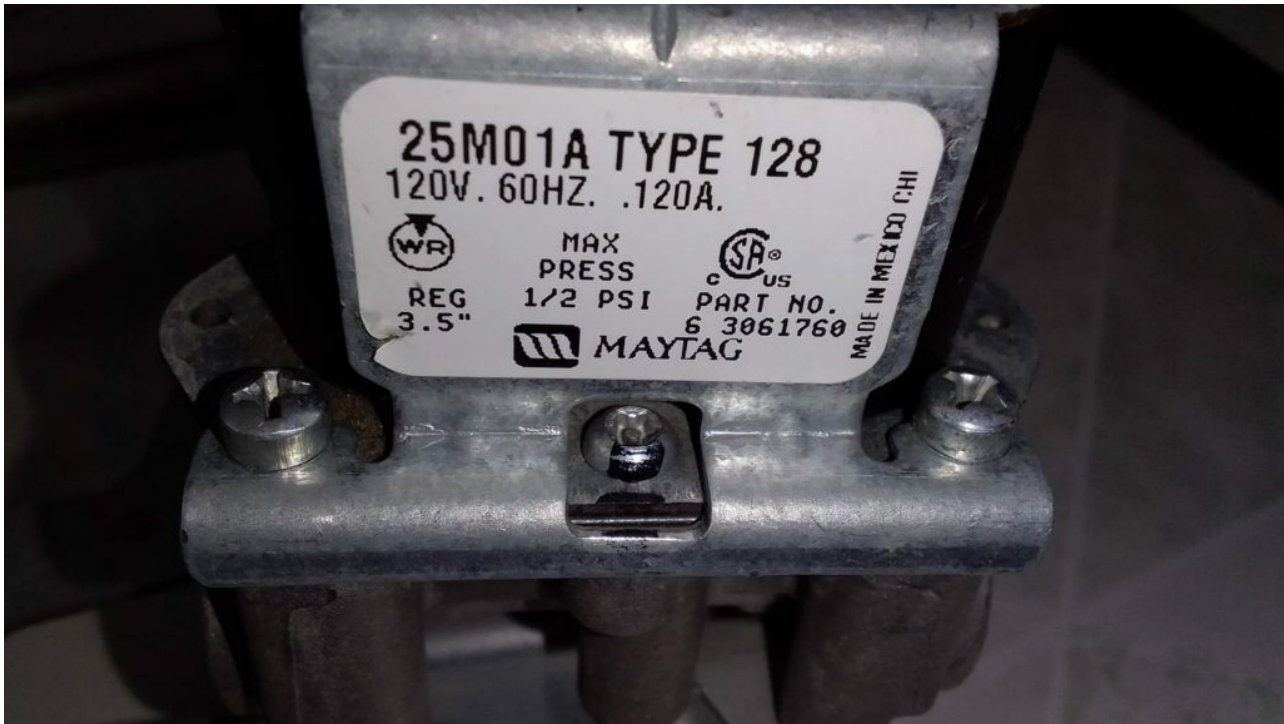

Mbsm.pro, Pictures, Whirlpool dryer valves, 25M01A-876

written by Lilianne | 22 September 2022

Private Picture Copyright : WWW.MBSM.PRO

Mbsm.pro, Pictures, Whirlpool dryer valves

Private Picture Copyright : WWW.MBSM.PRO