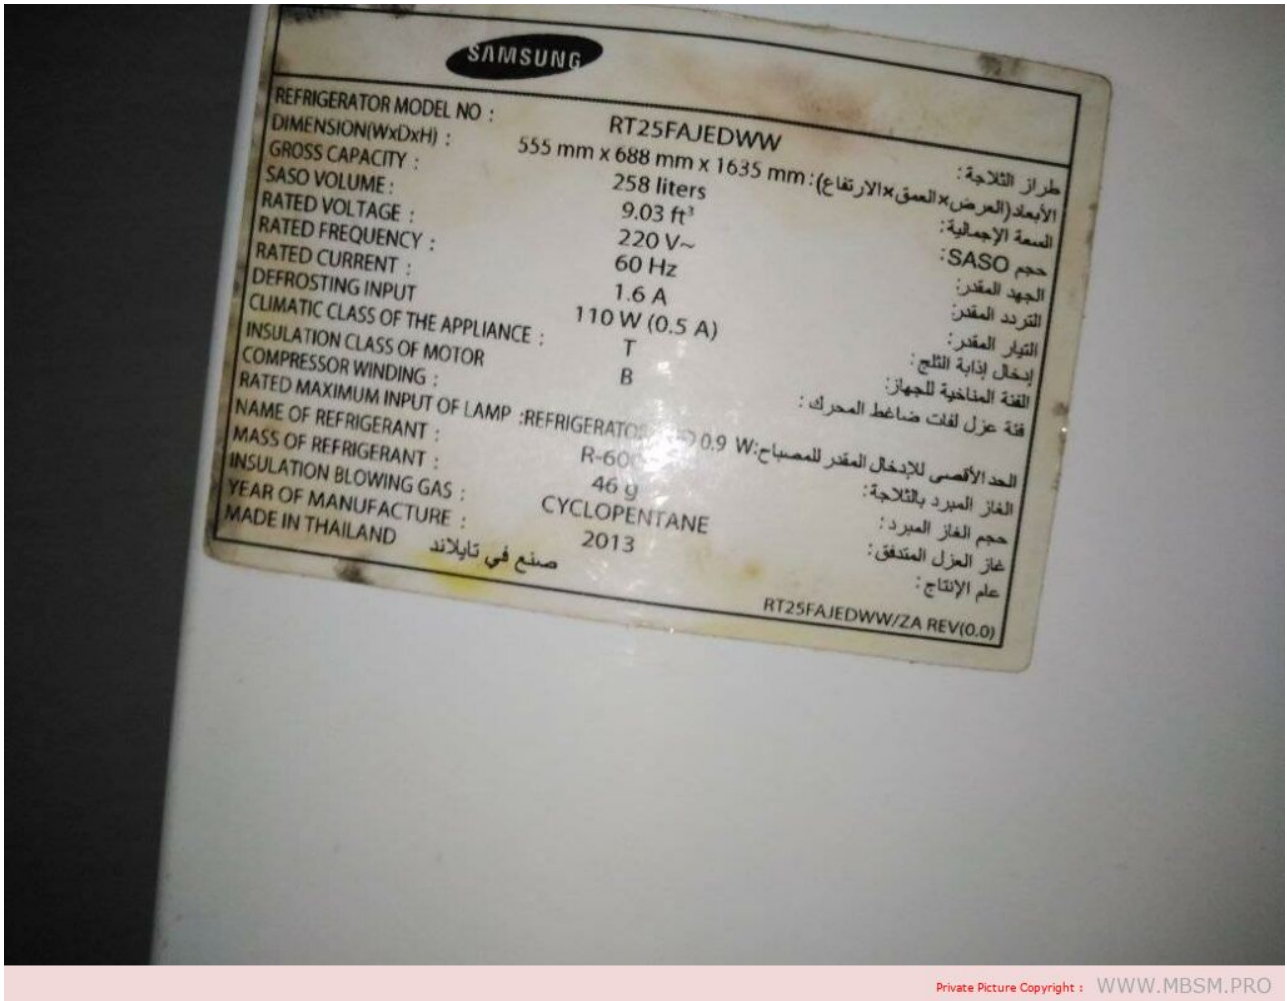

Private Picture Copyright : WWW.MBSM.PRO

Mbsm.pro, Refrigerator, RT25fajedww, 250 L, no frost, inverter, Compressor, BDC, 1/6 hp, lbp, R600a, 46g, 220v

**Mbsm.pro, Kulthorn, AE 3414Y,
Compressor, Small, 1,570
BTU/Hr, 1/8HP, R134a,
208-230V, 60Hz, 1Ph, HBP,**