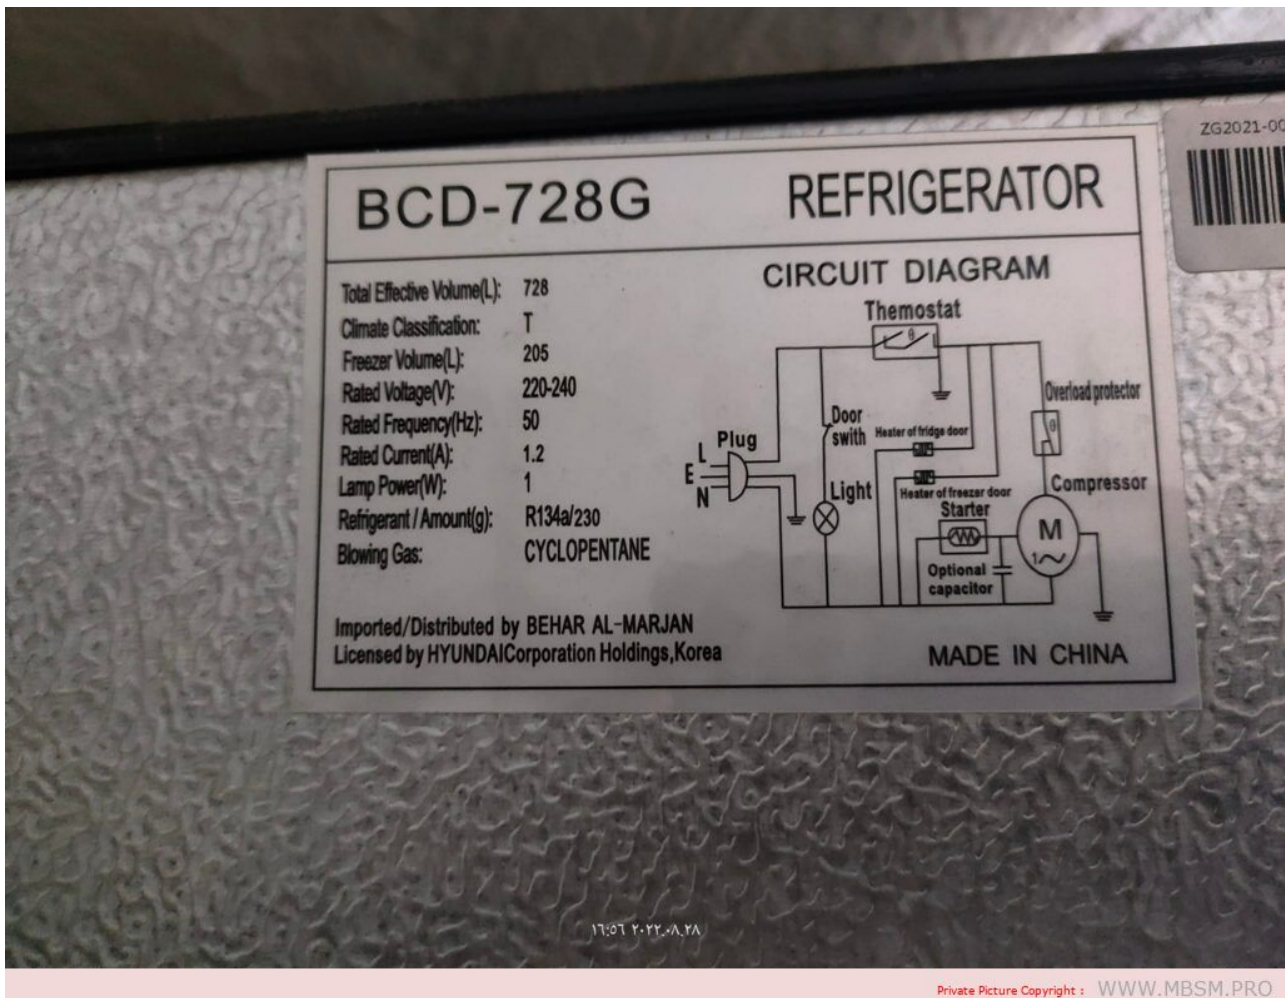

Mbsm.pro, Compressor, KONOR,

**GQR90AA, ERU280HSP, R134a,
220-240V 50Hz, 10,1kg, 1/4HP,
Refrigerator, Condor, 420 L**

written by Lilianne | 6 September 2022

420

 **Condor**
Hisense

Mbsm.pro, Compressor, KONOR, GQR90AA, ERU280HSP, R134a, 220-240V 50Hz, 10,1kg, 1/4HP, Refrigerator, Condor, 420 L

BCD-728G

written by Lilianne | 6 September 2022

Mbsm.pro, Refrigerator, BCD-728G, 728 L, 4 Doors, Class T, Compressor, K270CZ1, 1/3++, DONPER, Dongbei , R134a, 230 G

**Mbsm.pro, SL12y-5, Daewoo,
Refrigeration ,Compressor,
1/10 HP, 220v 60hz, R12**