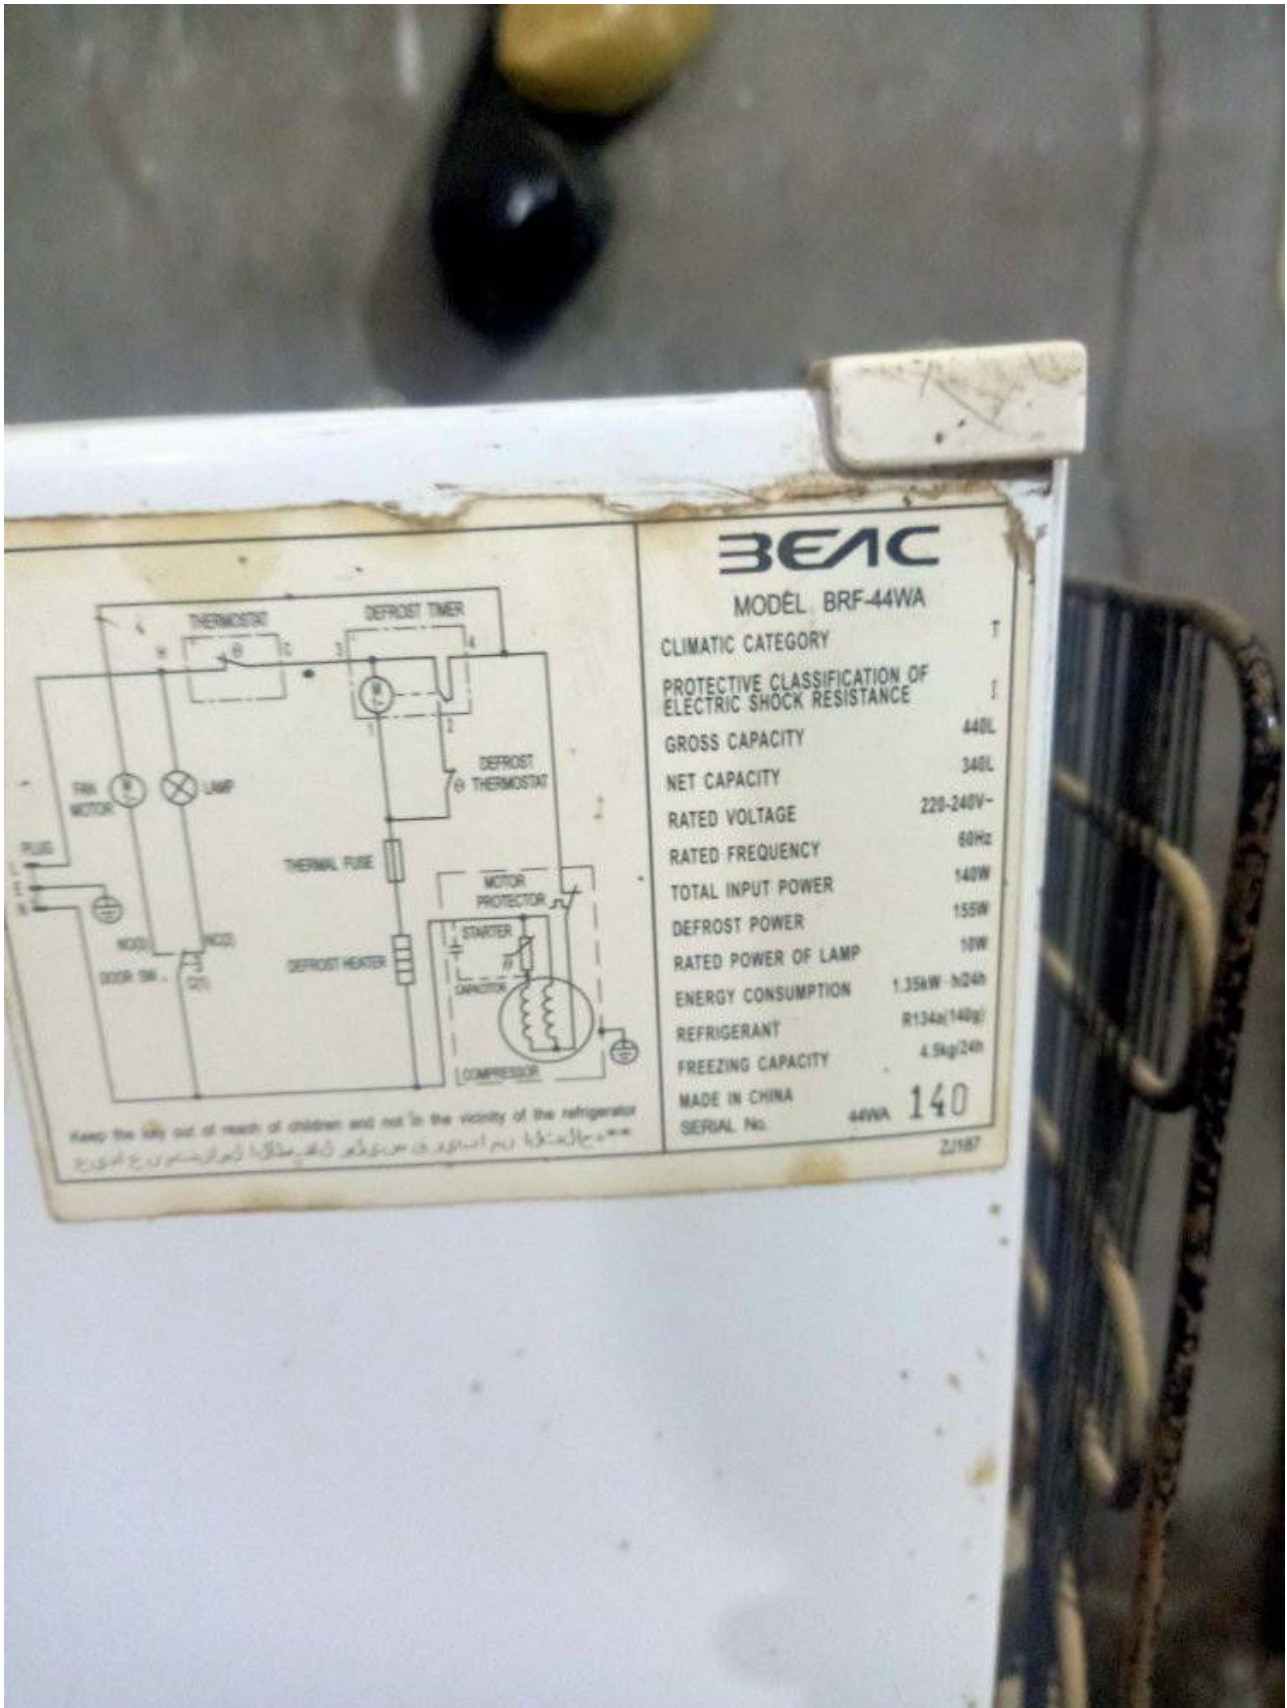

**Mbsm.pro, refrigerator, No
frost, brf-44wa, 44wa-140,12
feet, 340wL, 140 w,
Compressor, 1/5 hp, r134a,
140 G, defrost power 155 w**

written by Lilianne | 14 August 2022

BEAC

MODEL BRF-44WA

CLIMATIC CATEGORY	T
PROTECTIVE CLASSIFICATION OF ELECTRIC SHOCK RESISTANCE	I
GROSS CAPACITY	448L
NET CAPACITY	348L
RATED VOLTAGE	220-240V
RATED FREQUENCY	60Hz
TOTAL INPUT POWER	140W
DEFROST POWER	155W
RATED POWER OF LAMP	10W
ENERGY CONSUMPTION	1.35kW/24h
REFRIGERANT	R134a(140g)
FREEZING CAPACITY	4.5kg/24h
MADE IN CHINA	
SERIAL No.	44WA 140