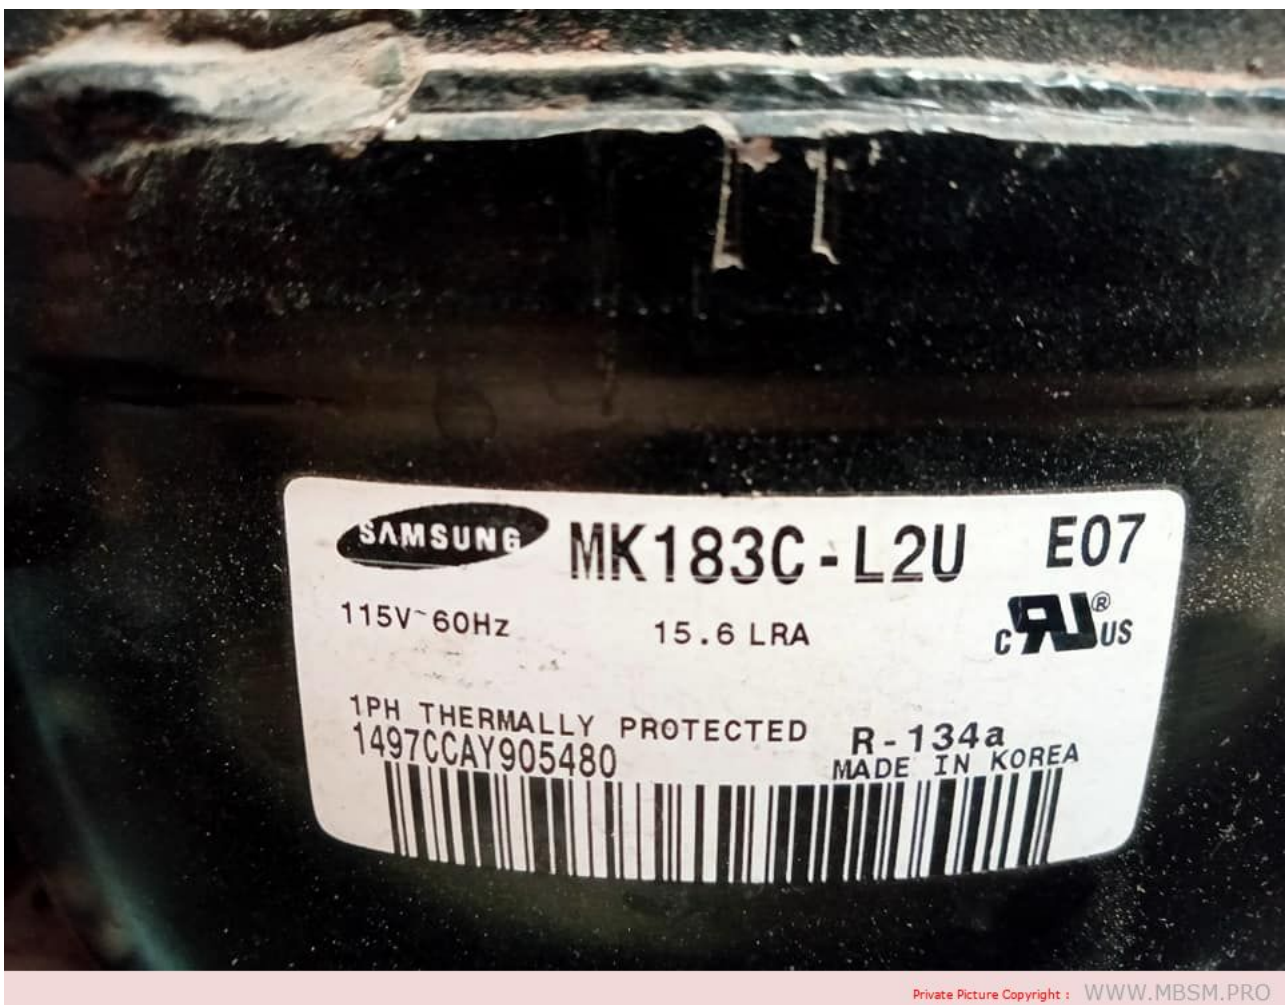

**Mbsm.pro, Compressor, Samsung,
refrigerator, MK183Q-L2Ub,
R134a, 1/3 Hp, lbp,
220-240V/50HZ, refrigerator,
RT61MBPN, 22 feet, 460 L**

written by Lilianne | 31 March 2022

Mbsm.pro, Compressor, Samsung, refrigerator, MK183Q-L2Ub,
R134a, 1/3 Hp, lbp, 220-240V/50HZ, refrigerator, RT61MBPN, 22
feet, 460 L