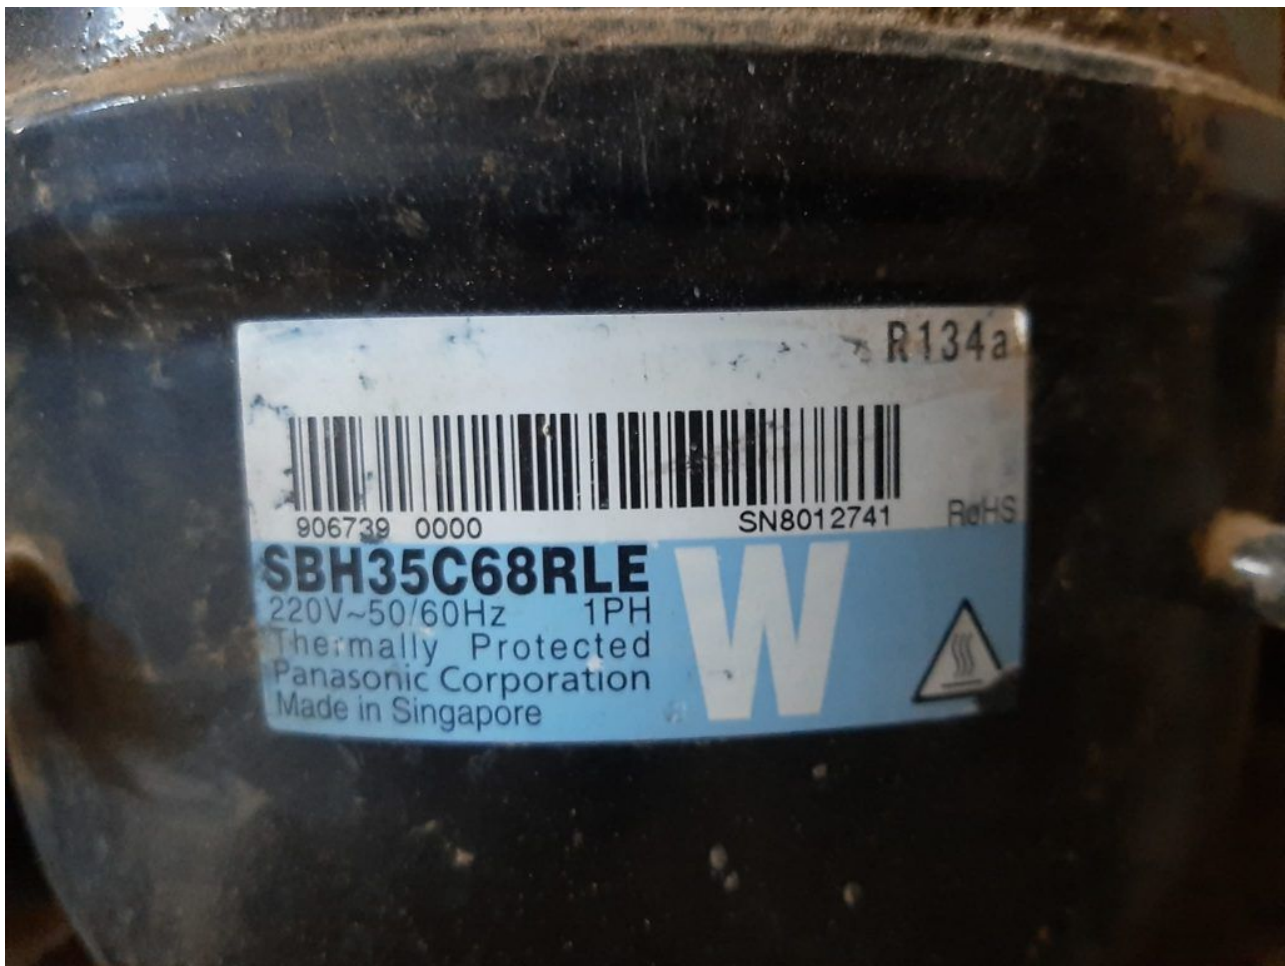

**Mbsm.pro, Compassor,
Panasonic, SBH35C68RLE, 1/8
hp, 100 w, 3.5cm³, 220 v
50hz, R134a, Refrigerator,
freezer, Sharp, SJ-22T-J2G,
221 L, 0.5 A, R134A, 90 G**

written by Lilianne | 31 March 2022

Private Picture Copyright: WWW.MBSM.PRO

Mbsm.pro, Compassor, Panasonic, SBH35C68RLE, 1/8 hp, 100 w,
3.5cm³, 220 v 50hz, R134a, Refrigerator, freezer, Sharp,
SJ-22T-J2G, 221 L, 0.5 A, R134A, 90 G