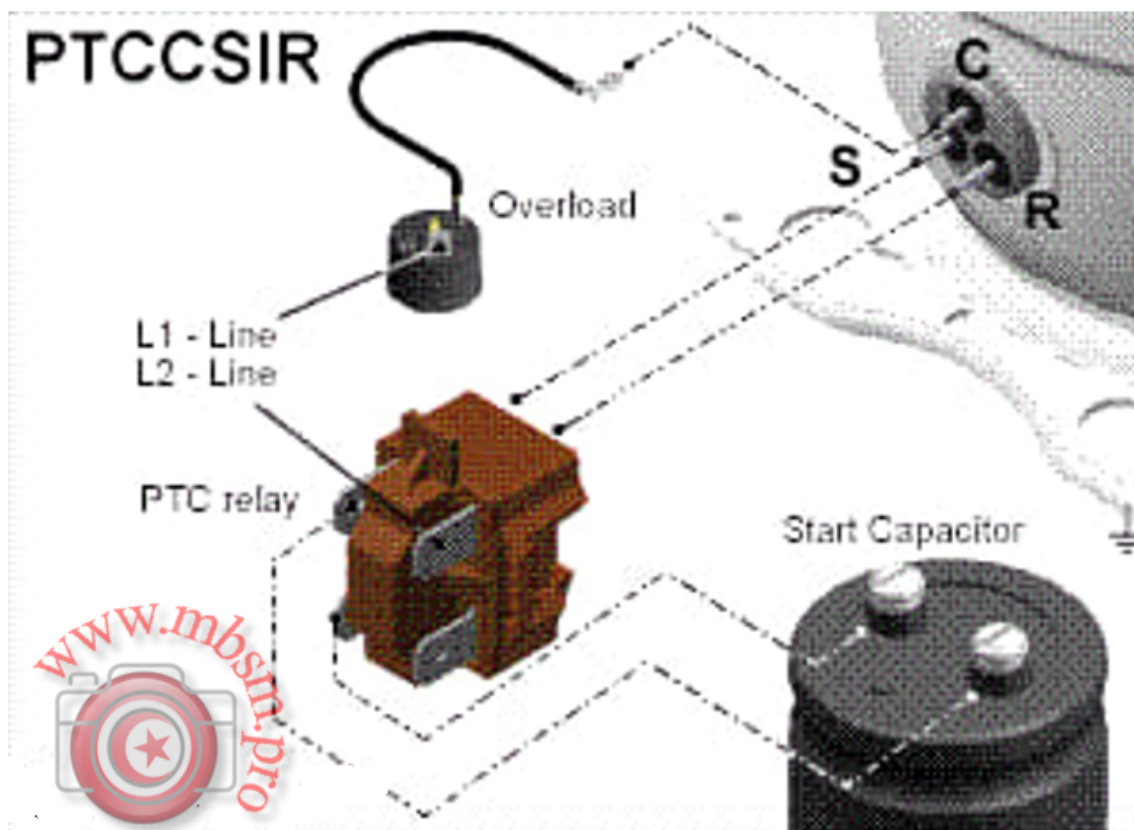

Mbsm.pro, Expertise, run Compressor , ptccir, With cappacitor 80 uf

written by Lilianne | 4 May 2022

Private Picture Copyright : WWW.MBSM.PRO

Mbsm.pro, Expertise, run Compressor , ptccir, With cappacitor 80 uf

---

Mbsm.pro, PDF, Air