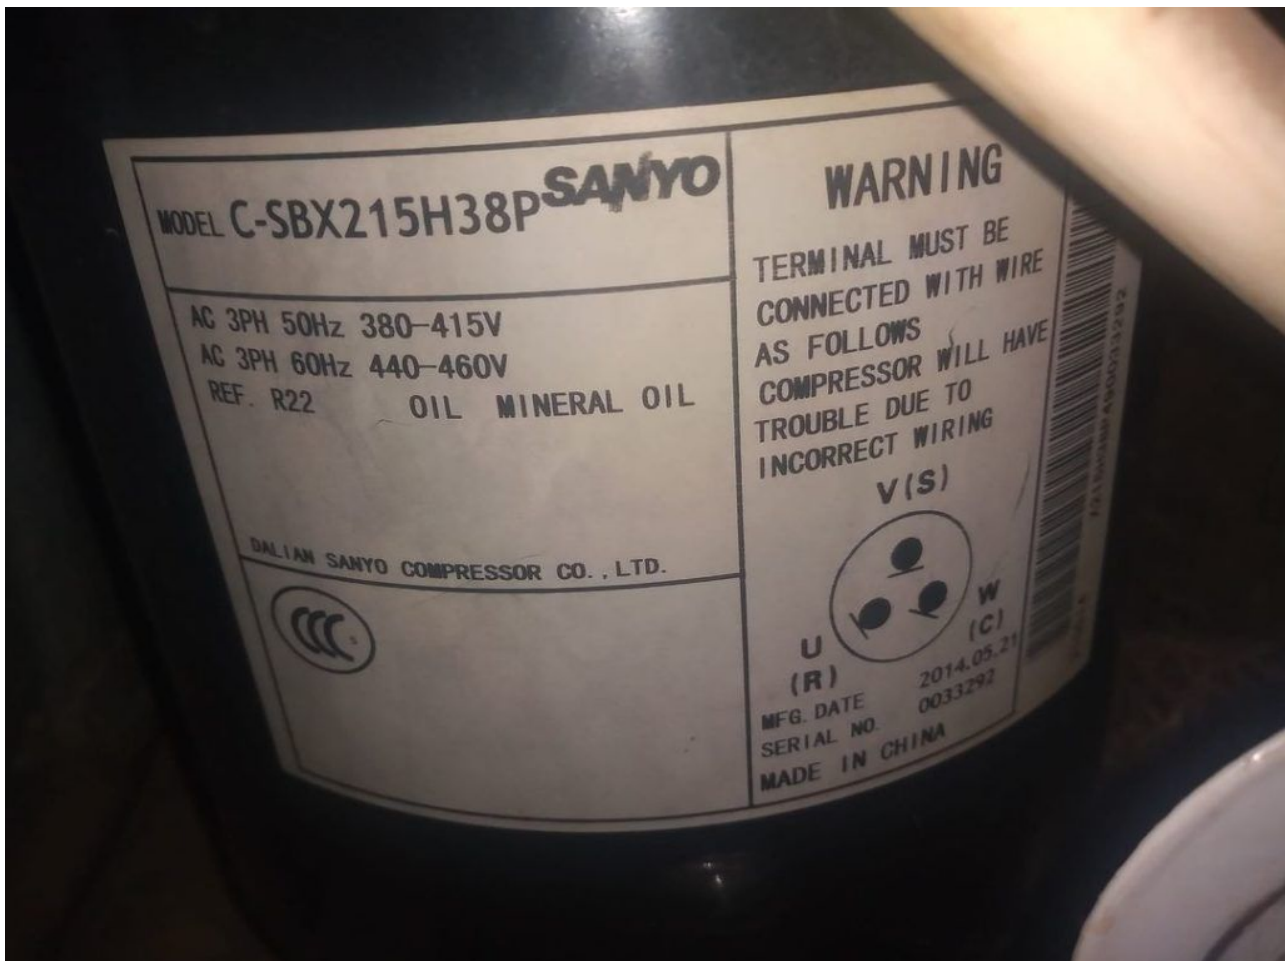

Voltage	RLA
220V - 60Hz	0.95
220V - 50Hz	1

THERMALLY PROTECTED
COUNTRY OF ORIGIN: INDIA

53-10017C

Private Picture Copyright: WWW.MBSM.PRO

Mbsm.pro, COMPRESSOR, THG 1365YS, THG1365YS, 1/6 HP, R134, 230/1/50, TECUMSEH EUROPE, lbp

Mbsm.pro, Compressor, C-Sb, C-Sc, Series, Scroll, C-SBX215H38P, Sanyo C-SB Scroll Compressor, 6 hp, 3 phases, 60000 btu/h, 17.7 kw

written by Lilianne | 15 April 2022

Private Picture Copyright: WWW.MBSM.PRO