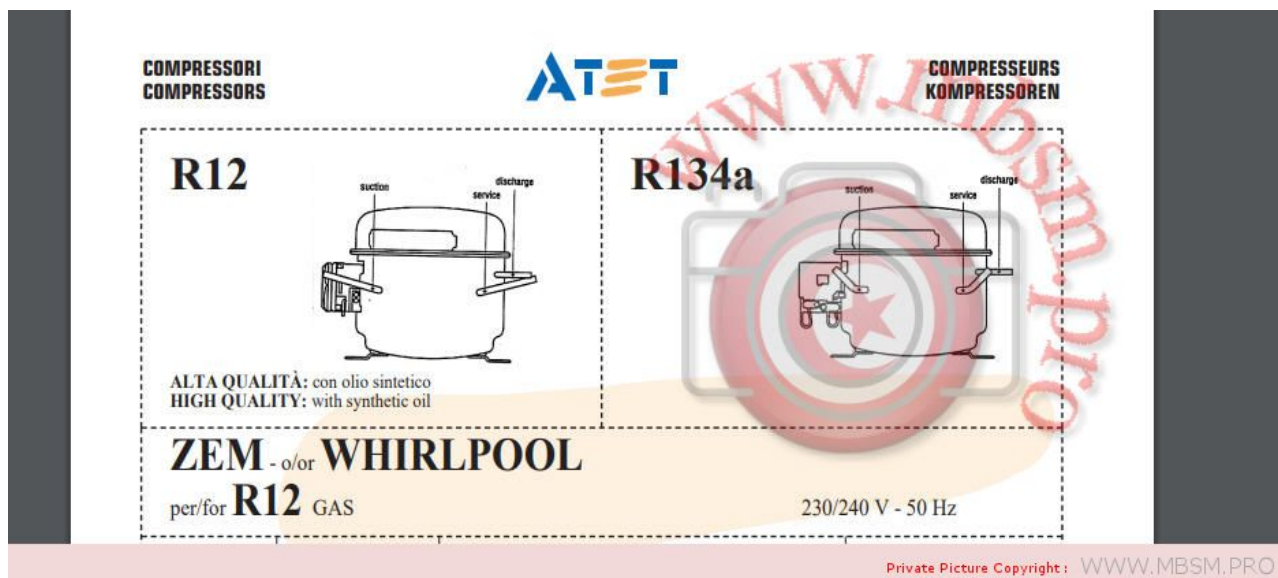

Mbsm.pro, Pdf, File, ATET, Compressori, ZEM, WHIRLPOOL, r12, r134a

written by Lilianne | 24 February 2022

Mbsm.pro, Pdf, File, ATET, Compressori, ZEM, WHIRLPOOL, r12, r134a

Mbsm.pro, COMPRESSOR, ZEM, E59801, L55AV, 220-230/50-60, 1/6HP, 132W, Indesit, C00104761, r12, LBP

written by Lilianne | 24 February 2022