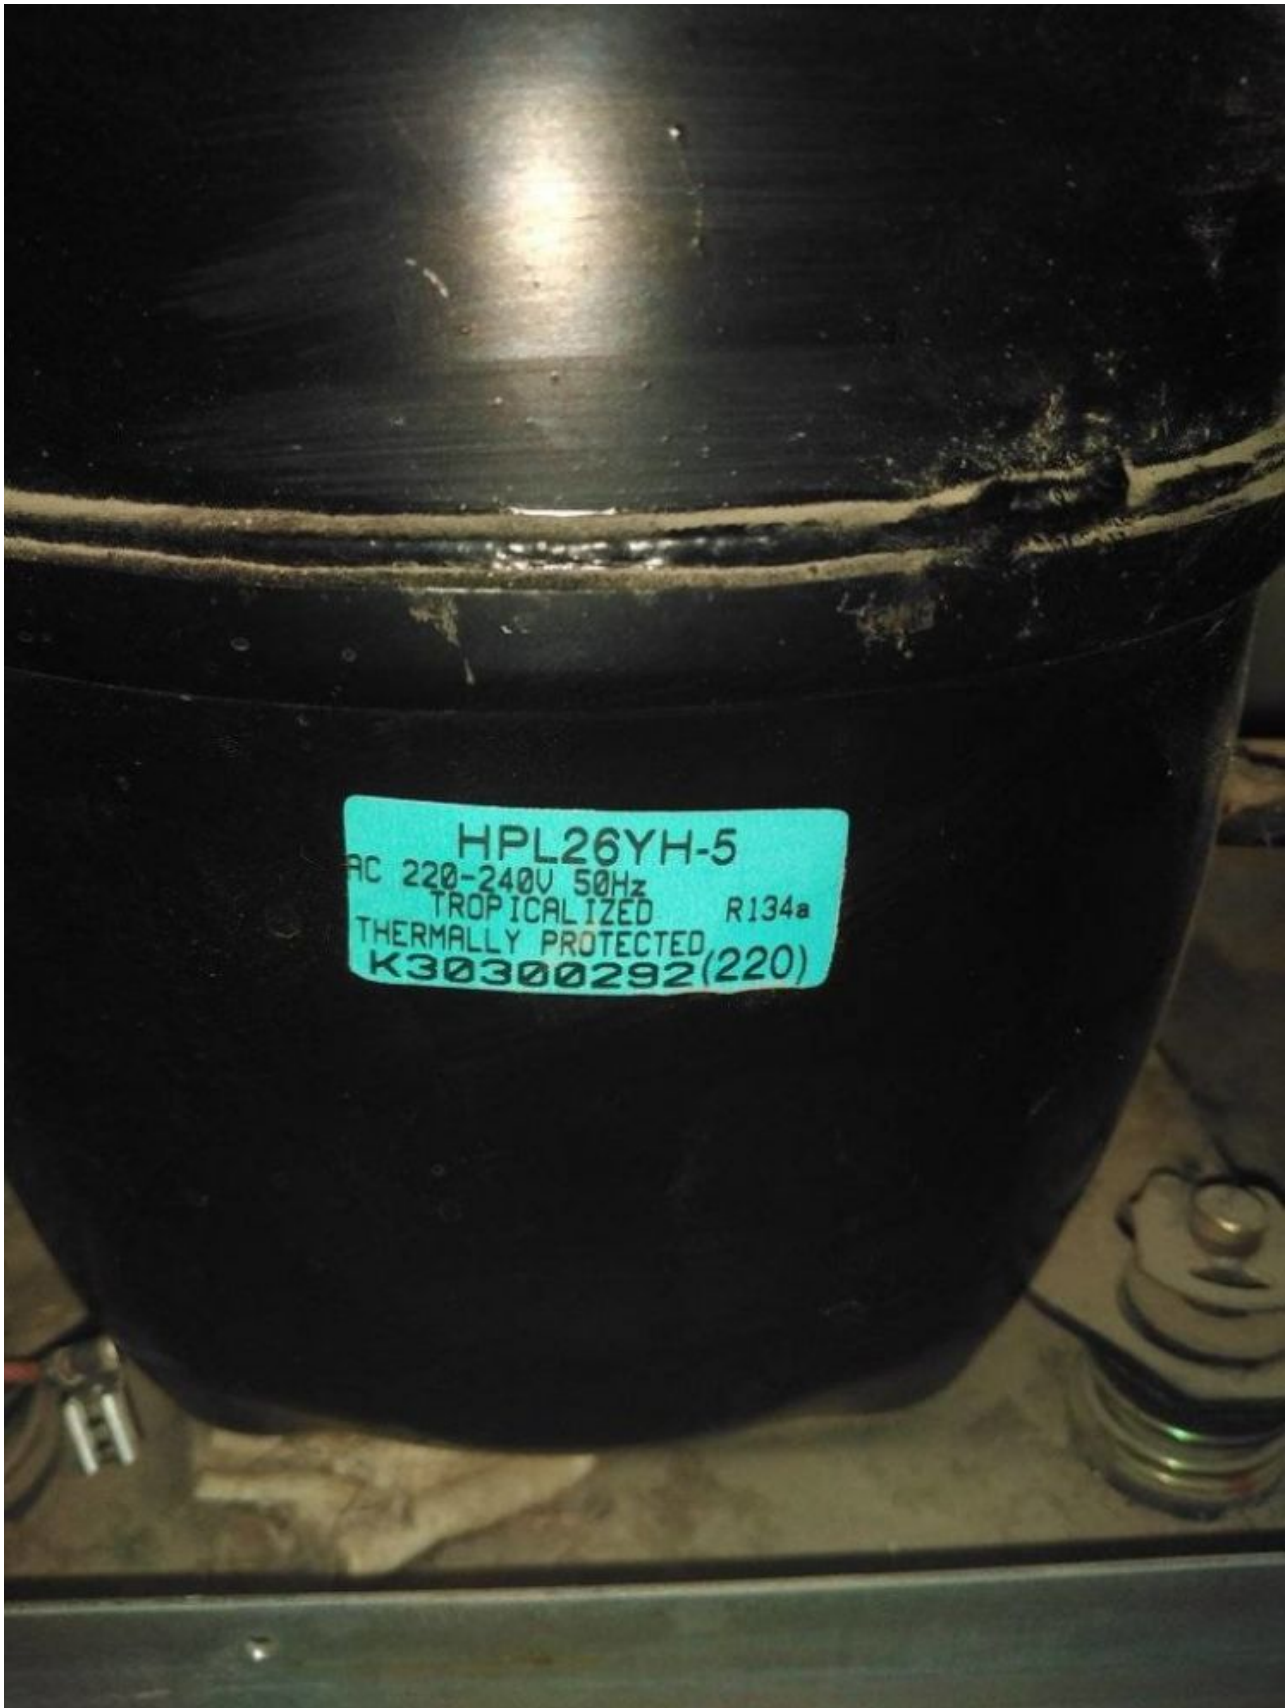

Private Picture Copyright: WWW.MBSM.PRO

Mbsm.pro, Compressor, hpl26yh-5, Serie YH, 223 W, 762 Btu/h, 192 kcal/c, R134A, LBP, 220-240 v 50HZ