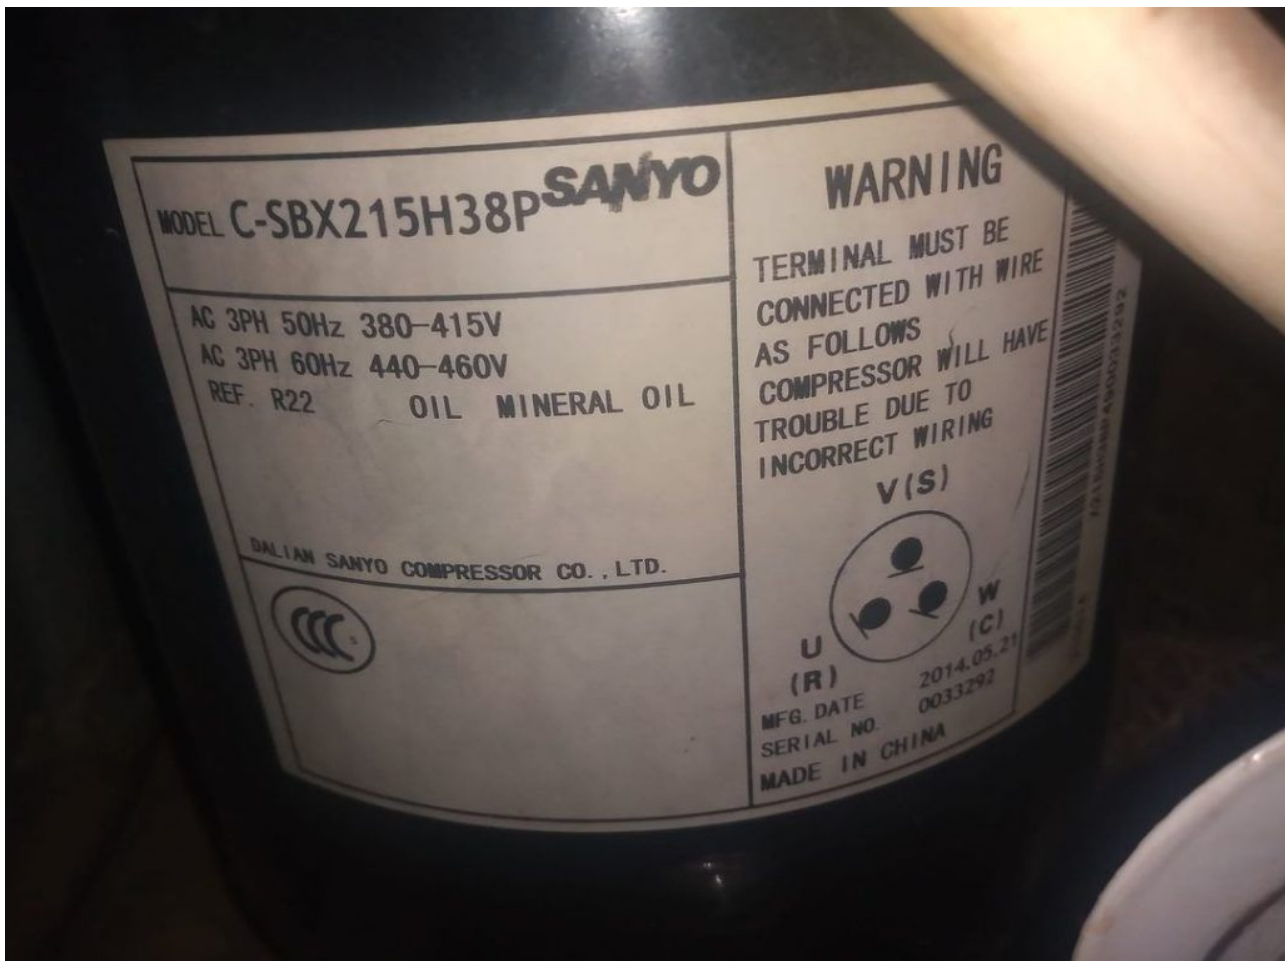

# Mbsm.pro, Compressor, C-Sb, C-Sc, Series, Scroll, C-SBX215H38P, Sanyo C-SB Scroll Compressor, 6 hp, 3 phases, 60000 btu/h, 17.7 kw

written by Lilianne | 15 April 2022

Private Picture Copyright: WWW.MBSM.PRO