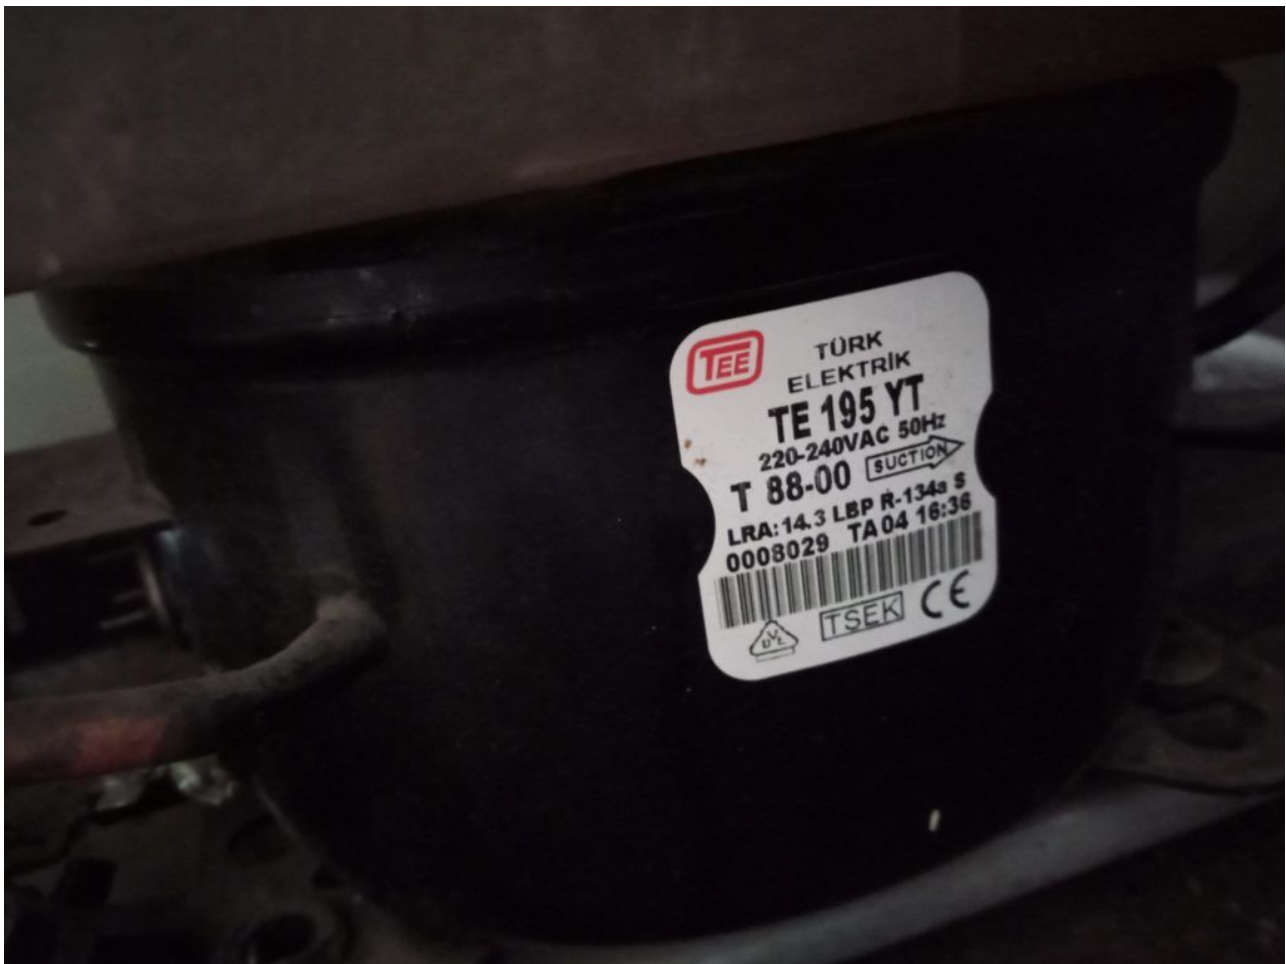

Mbsm.pro, Compressor, Te195yt, 1/4 Hp, 226 W, Lbp, R134a, lra 14a, 220v, 1 phase 50 hz

written by Lilianne | 9 April 2022

Private Picture Copyright: WWW.MBSM.PRO

Mbsm.pro, Compressor, Te195yt, 1/4 Hp, 226 W, Lbp, R134a, lra
14a, 220v, 1 phase 50 hz