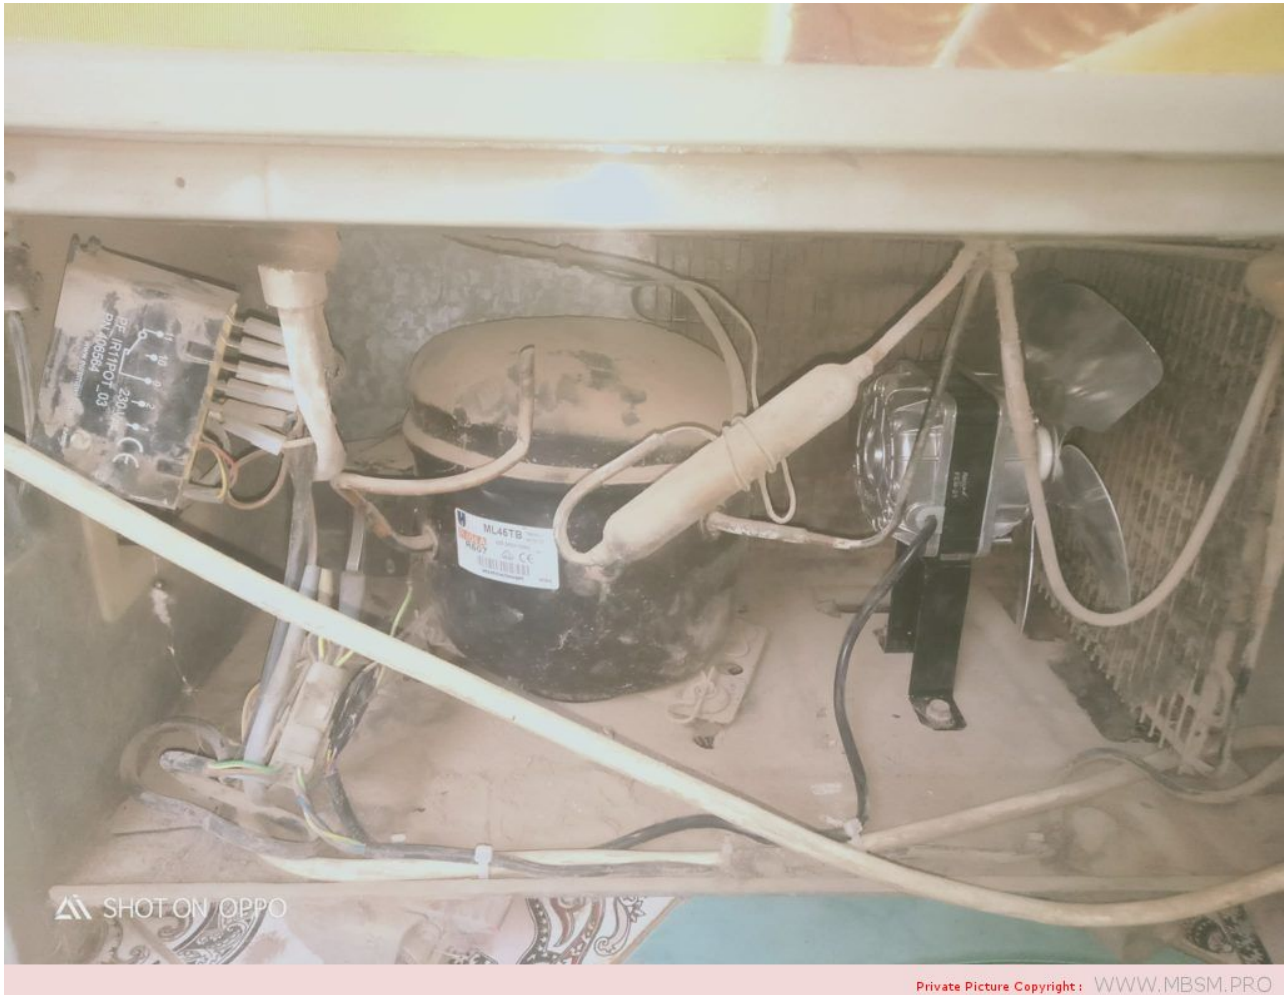

# 240V/1/50Hz, 1/5 HP, ++ Big, 1/4 Hp –, CSIR

written by Lilianne | 11 February 2022

Compressor ACC Cubigel Huayi Electrolux ZEM ML45TB, HMBP – R404A, R507, 220 – 240V/1/50Hz, 1/5 HP, discharge 4.5 cm<sup>3</sup>, motor type CSIR, oil type ISO VG46 ester, oil charge 300 cm<sup>3</sup>, 528 W at +5 / +55 °, input power, current 352 W, 2.04A, expansion device: capillar or valve, cooling: fan, weight 10.1 kg