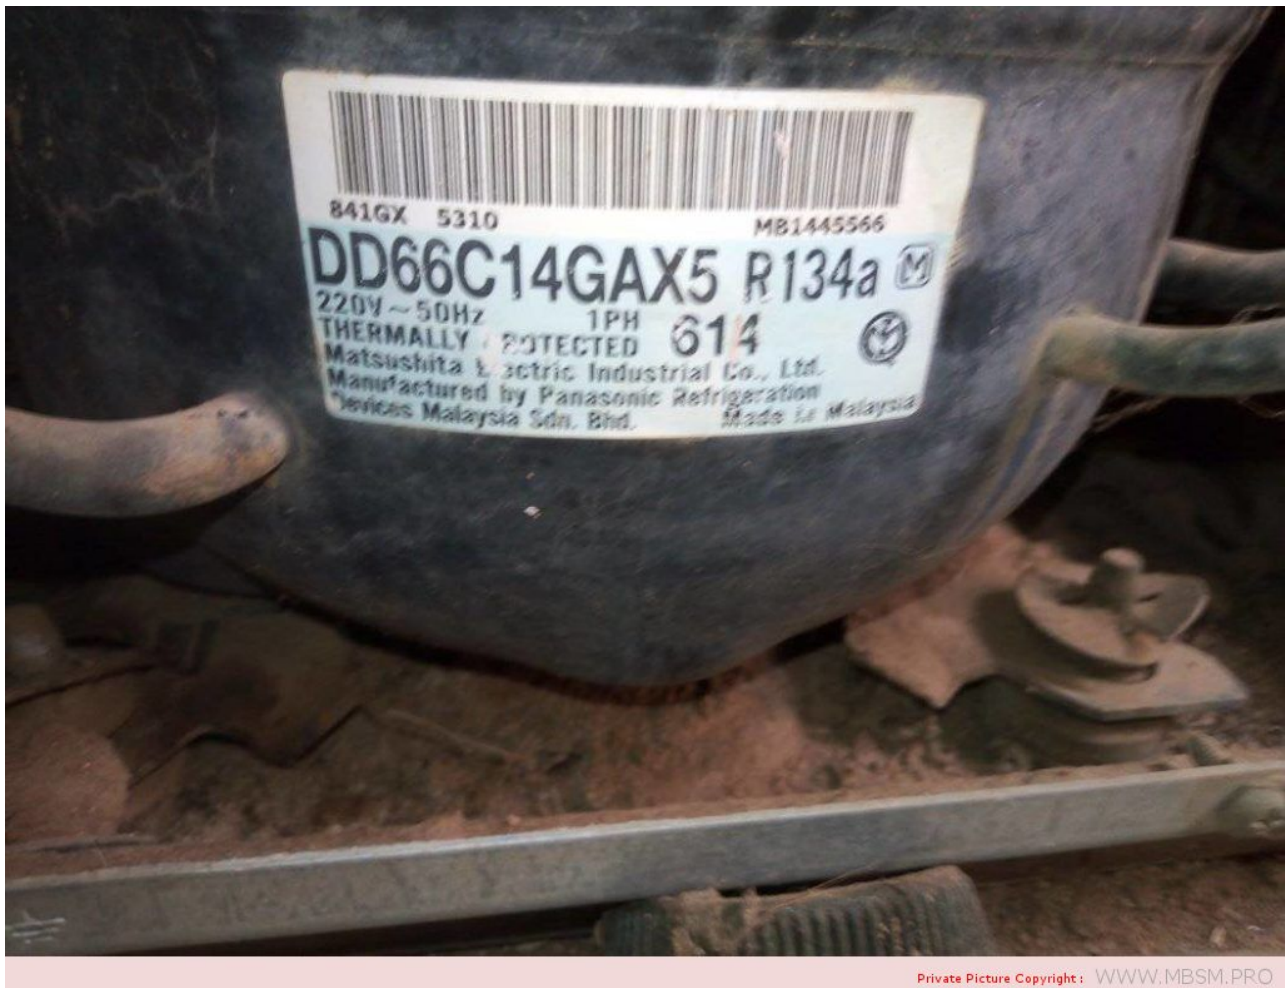

Mbsm.pro, Panasonic, DD66c14GAX5, Compressor, D Series, 1/5 Hp, LBP, R134A, 183 W, 625 BTU

written by Lilianne | 7 April 2022

Private Picture Copyright: WWW.MBSM.PRO

Mbsm.pro, Panasonic, DD66c14GAX5, Compressor, D Series, 1/5 Hp, LBP, R134A, 183 W, 625 BTU