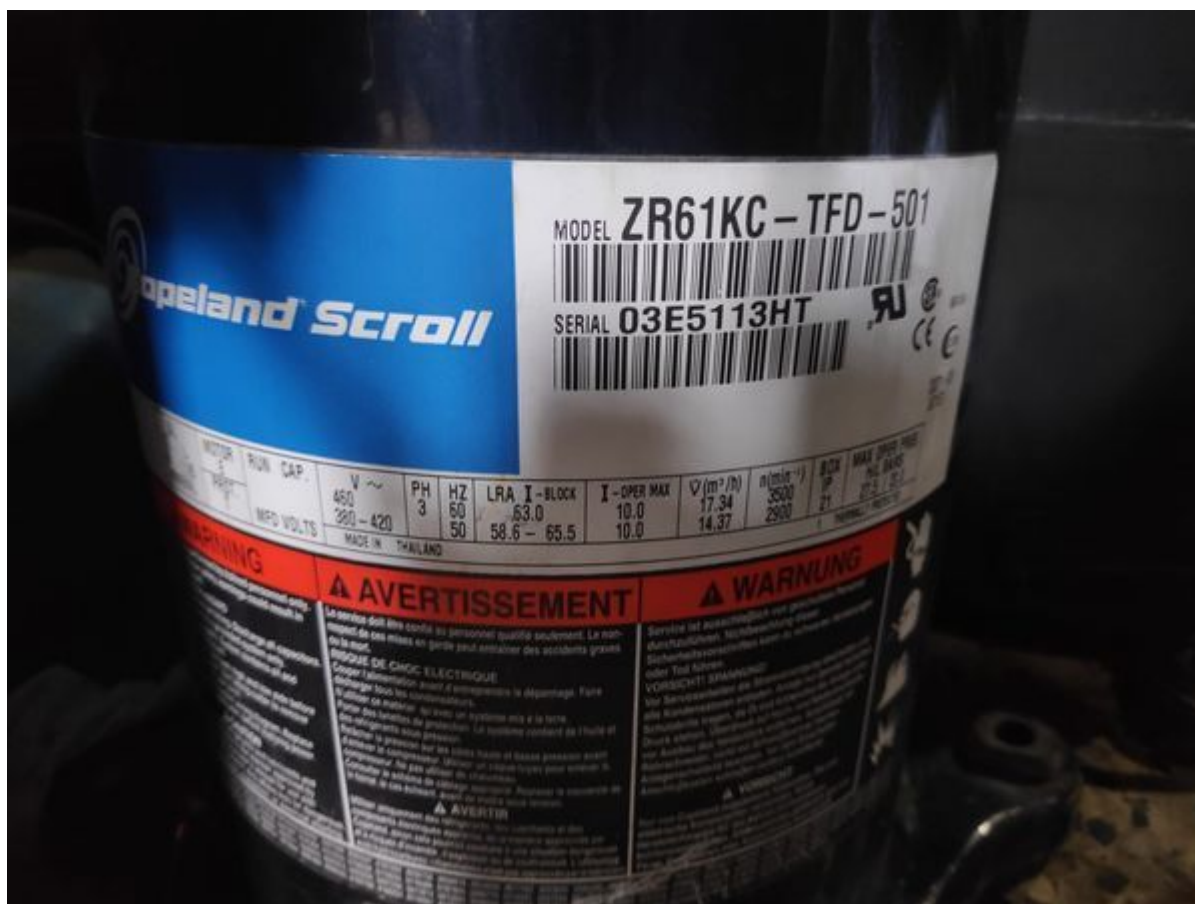

TFD-522, SCROLL, R22, 3 PHASE, COPELAND, chiller, 14570 w, 49700 btu, 5 Hp

written by Lilianne | 28 February 2022

Private Picture Copyright: WWW.MBSM.PRO

Mbsm.pro, COMPRESSOR, ZR61KC-TFD-522, SCROLL, R22, 3 PHASE, COPELAND, chiller, 14570 w, 49700 btu, 5 Hp

Mbsm.pro,

compressor,