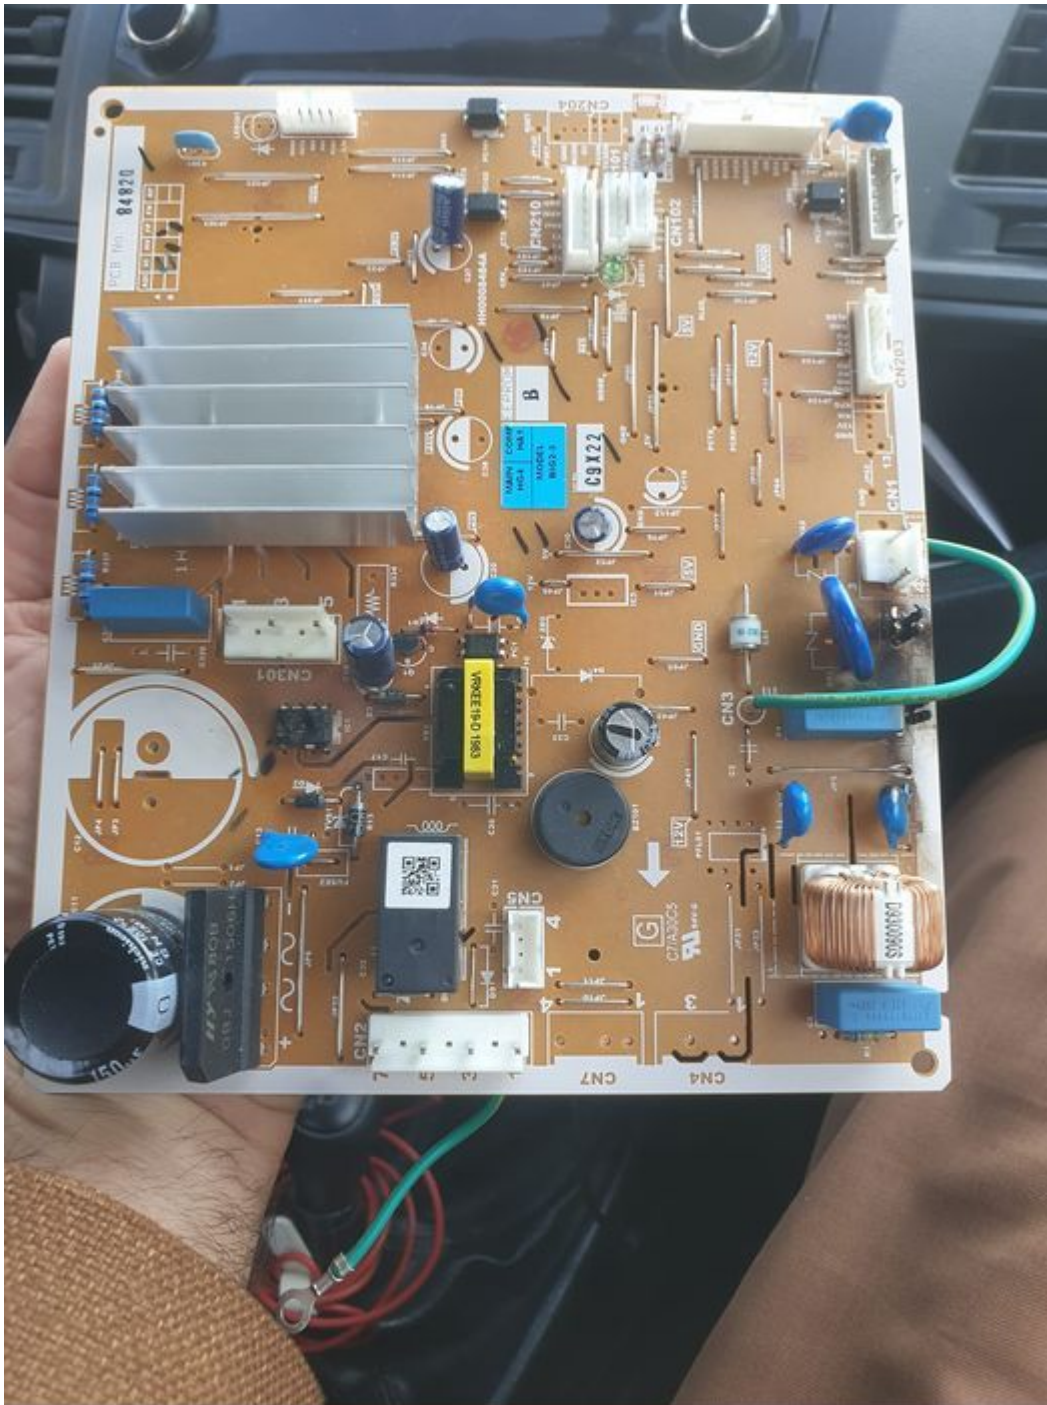

Private Picture Copyright : WWW.MBSM.PRO

Saunier Duval C25E

written by Lilianne | 30 December 2021