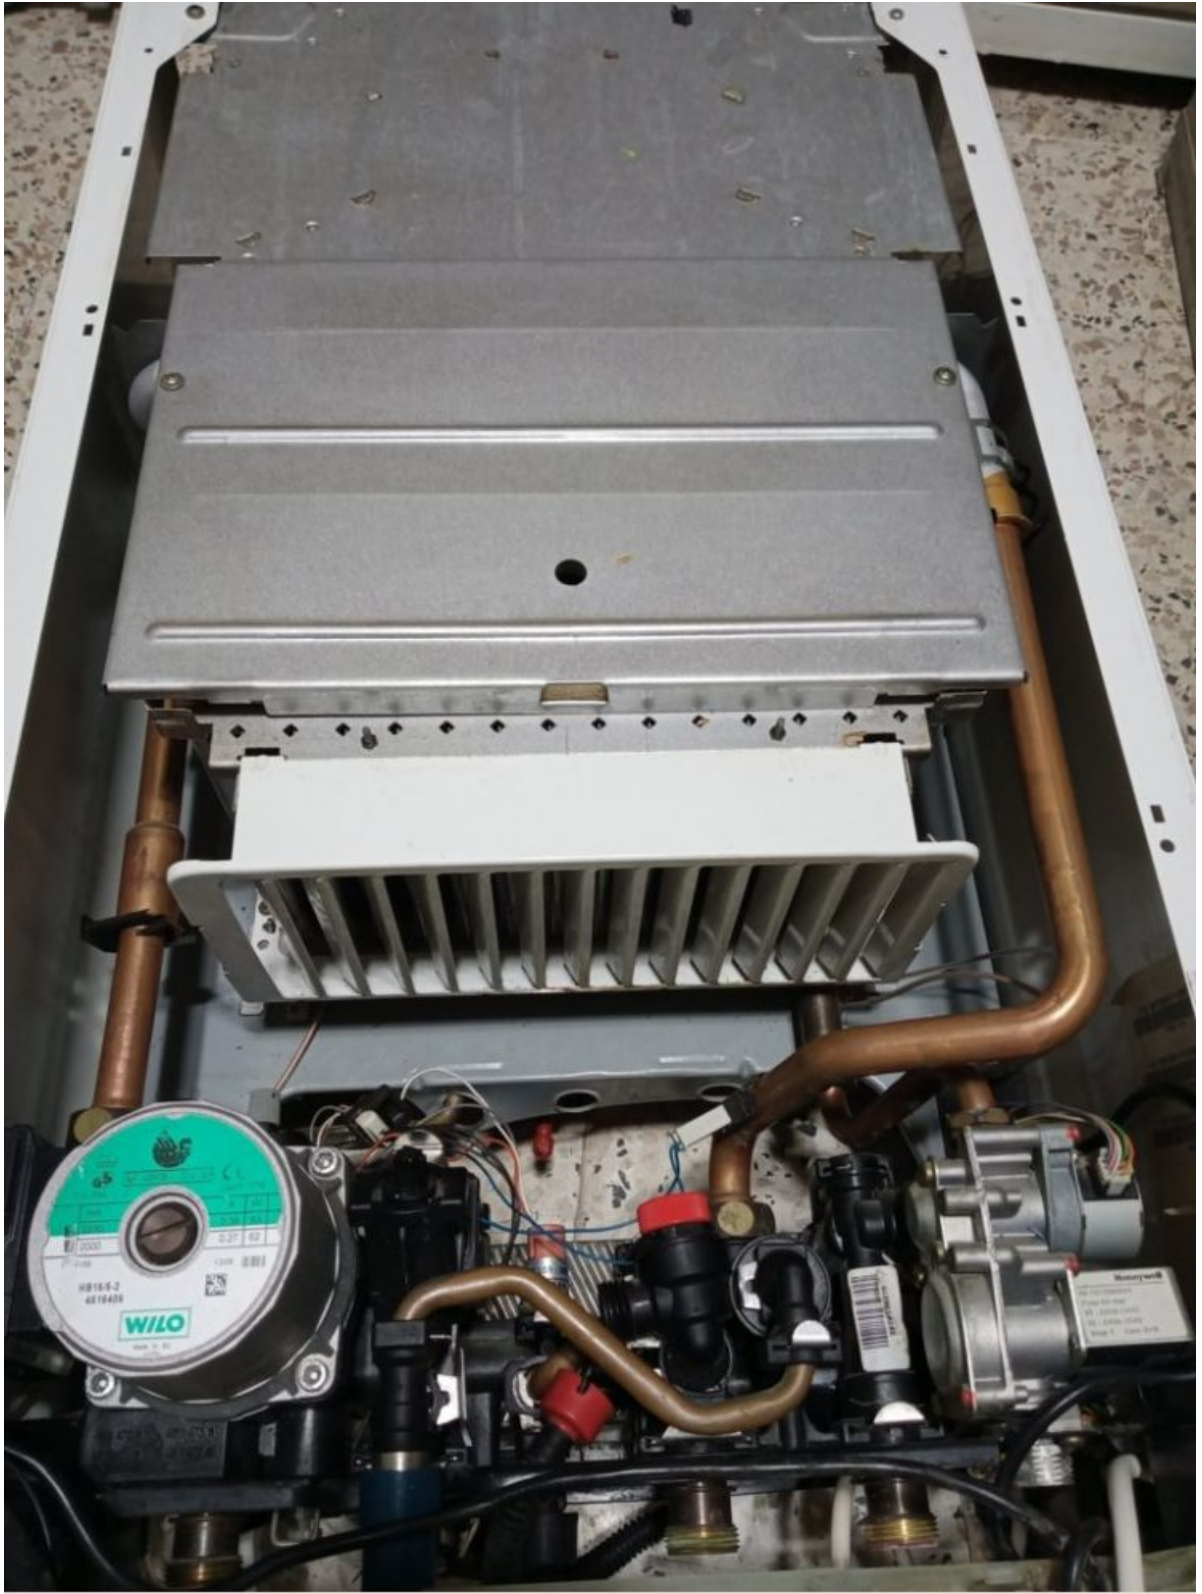

Private Picture Copyright: WWW.MBSM.PRO