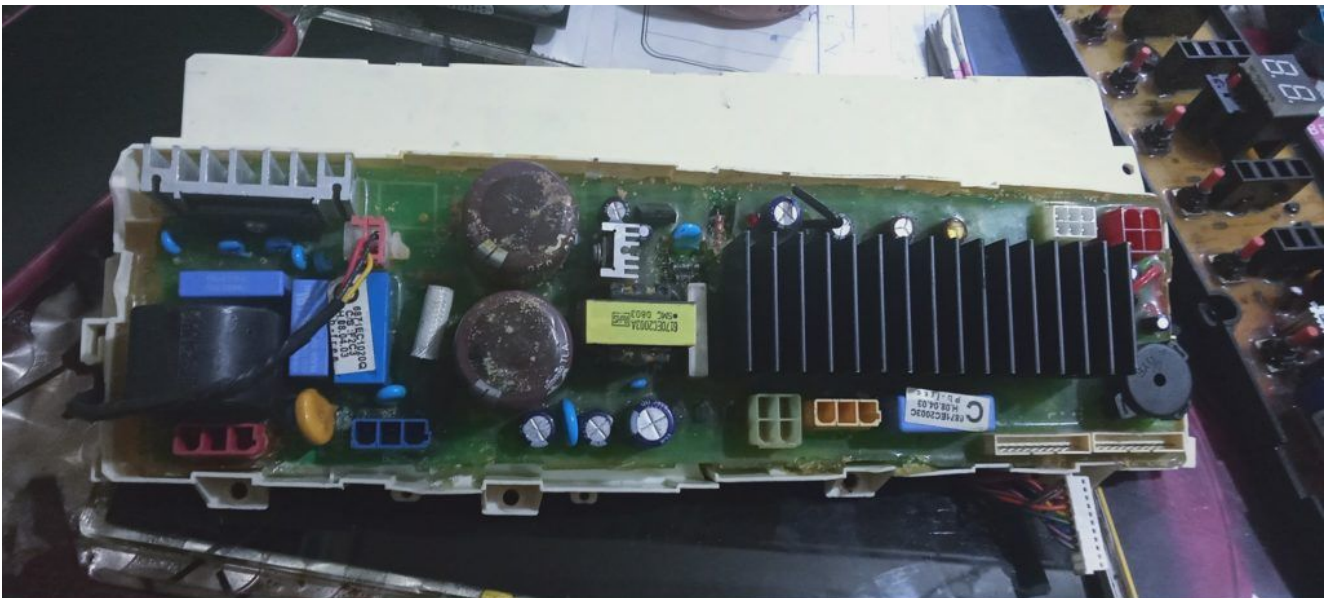

Private Picture Copyright: WWW.MBSM.PRO

BONNAMY AUTOMATIC TUBE BENDER

written by Lilianne | 30 December 2021