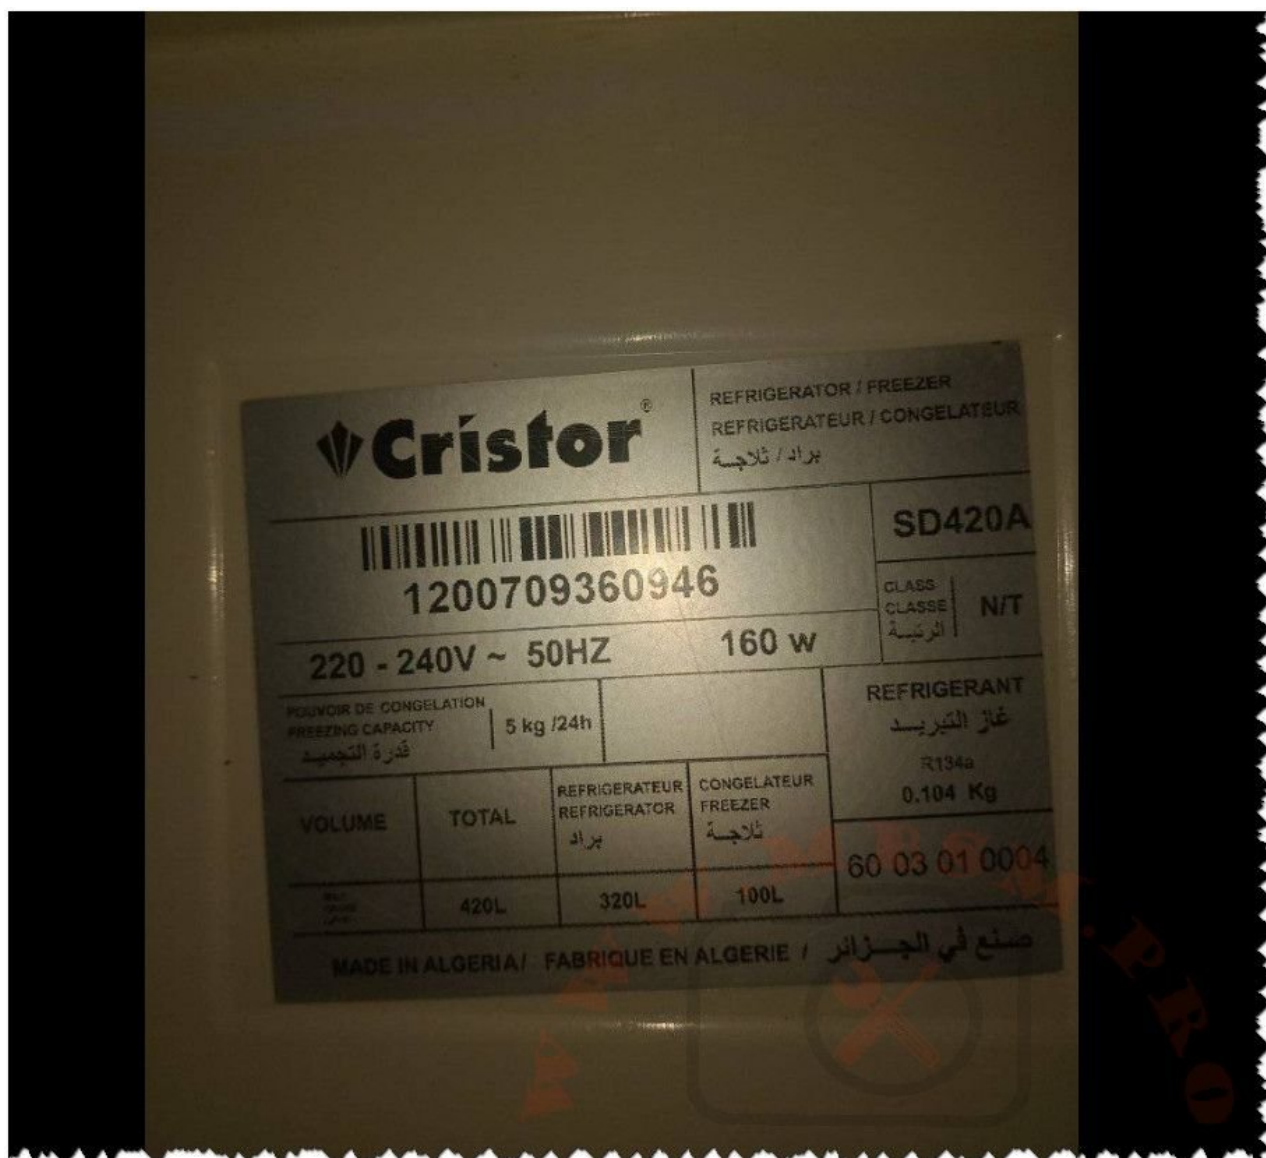

Mbsm.pro, Cristor, SD420A,
REFRIGERATOR, FREEZER, 220 –
240V ~ 50HZ, CLASSE N/T, 420
L, MADE IN ALGERIA,
Compressor, 1/3 hp, r134a,
104 G

written by Lilianne | 25 January 2024

Private Picture Copyright : WWW.MBSM.PRO

Mbsm.pro, Cristor, SD420A, REFRIGERATOR, FREEZER, 220 – 240V ~