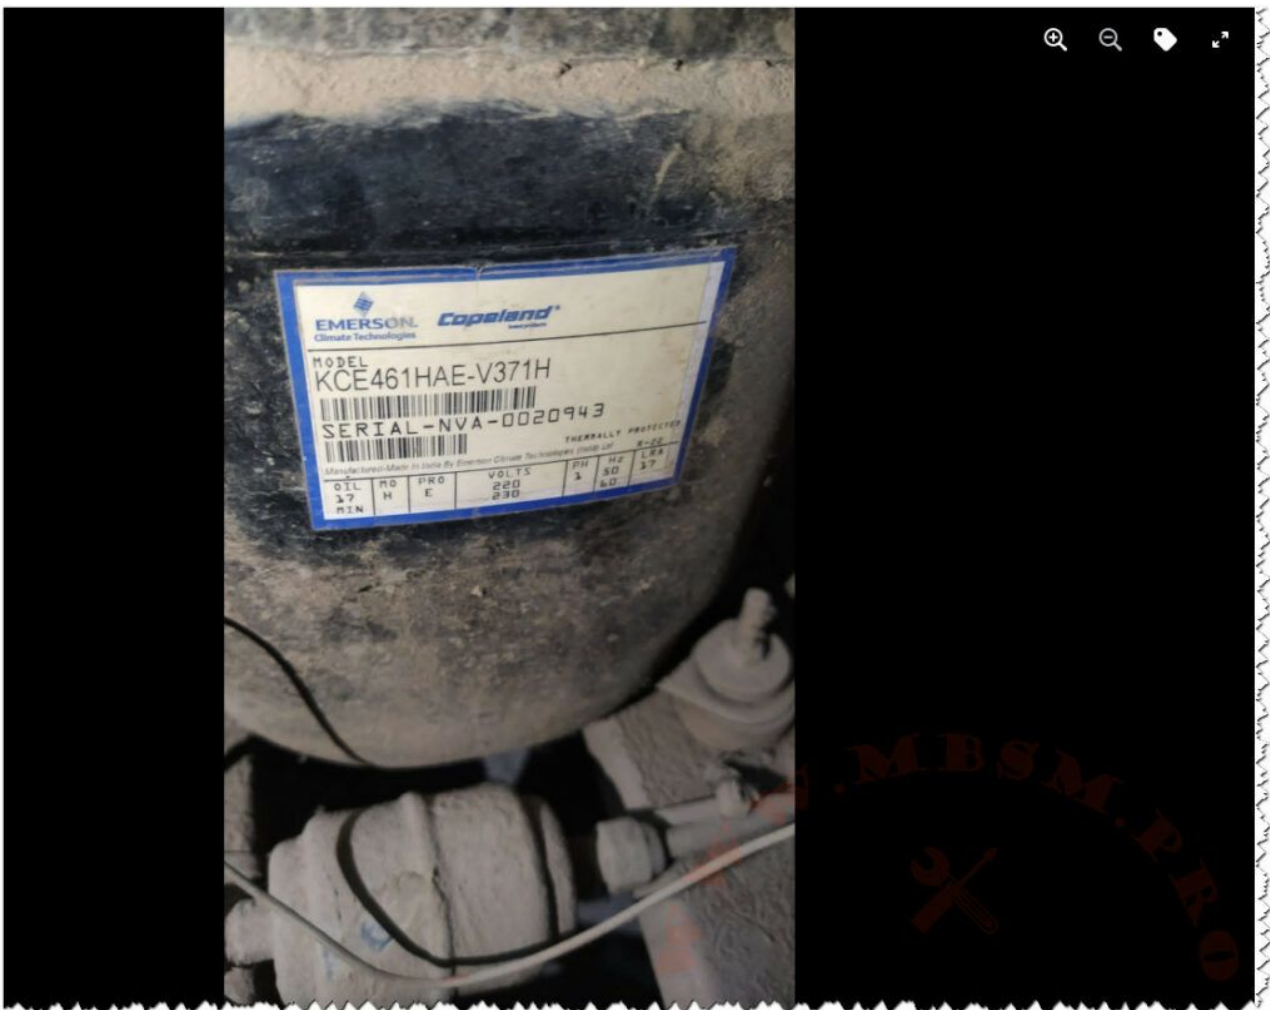

Mbsm.pro, Emerson, Compressor, KCE461HAE-V470H, KCE461HAE, 1/2 hp, r22/r410a, hbp, 5100 btu

written by Lilianne | 25 January 2024

Private Picture Copyright : WWW.MBSM.PRO

Mbsm.pro, Emerson, Compressor, KCE461HAE-V470H, KCE461HAE, 1/2
hp, r22/r410a, hbp