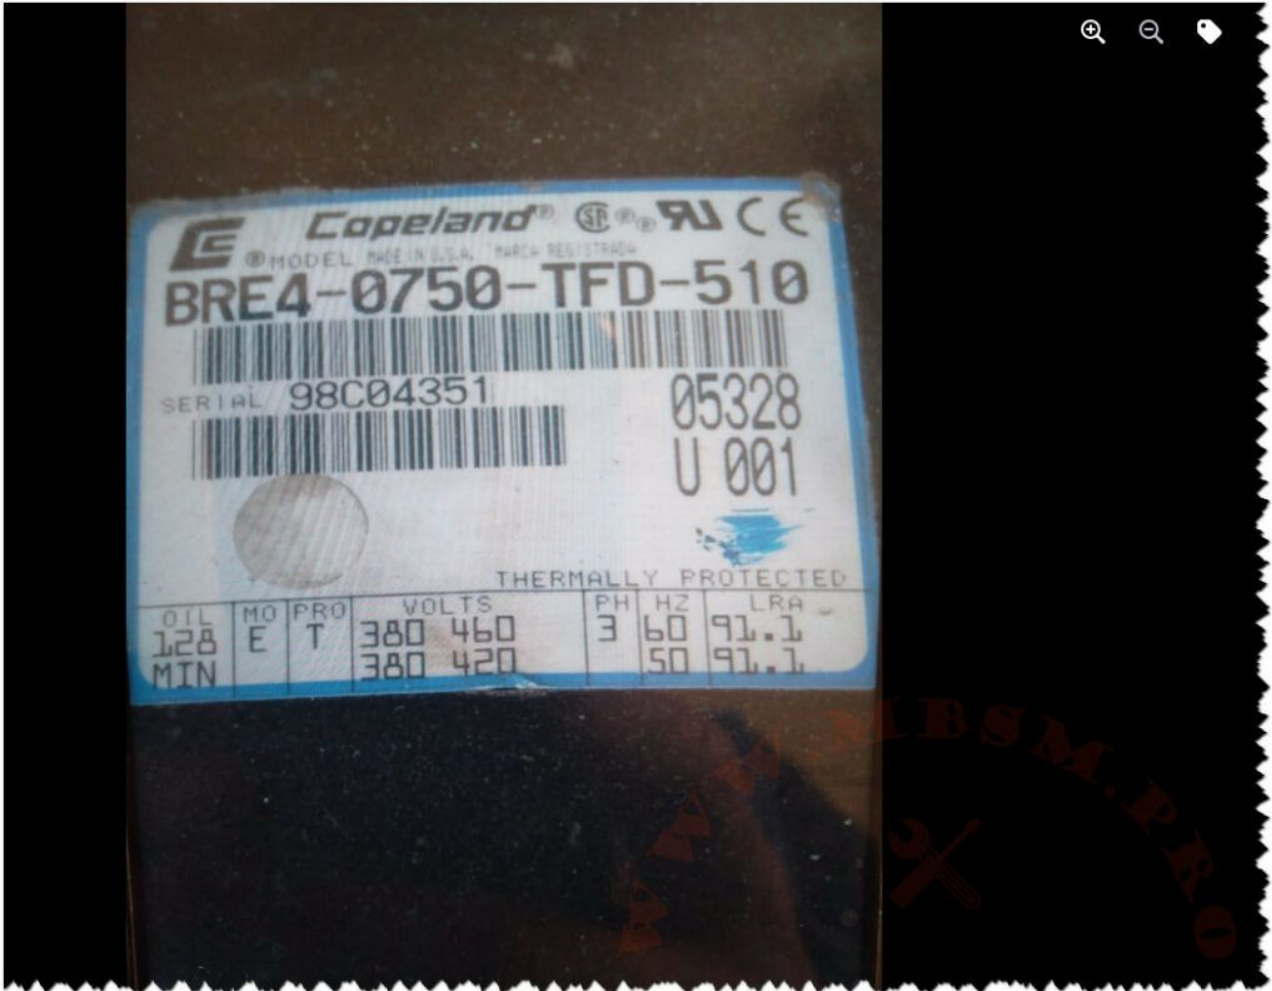

Private Picture Copyright : WWW.MBSM.PRO

Mbsm.pro, compressor, BRE4-0750-TFD-510, Copeland, 7.5 HP, 460V, 3 PH, R22, R134A, R407C, Scroll Compressor, Copeland Compressor