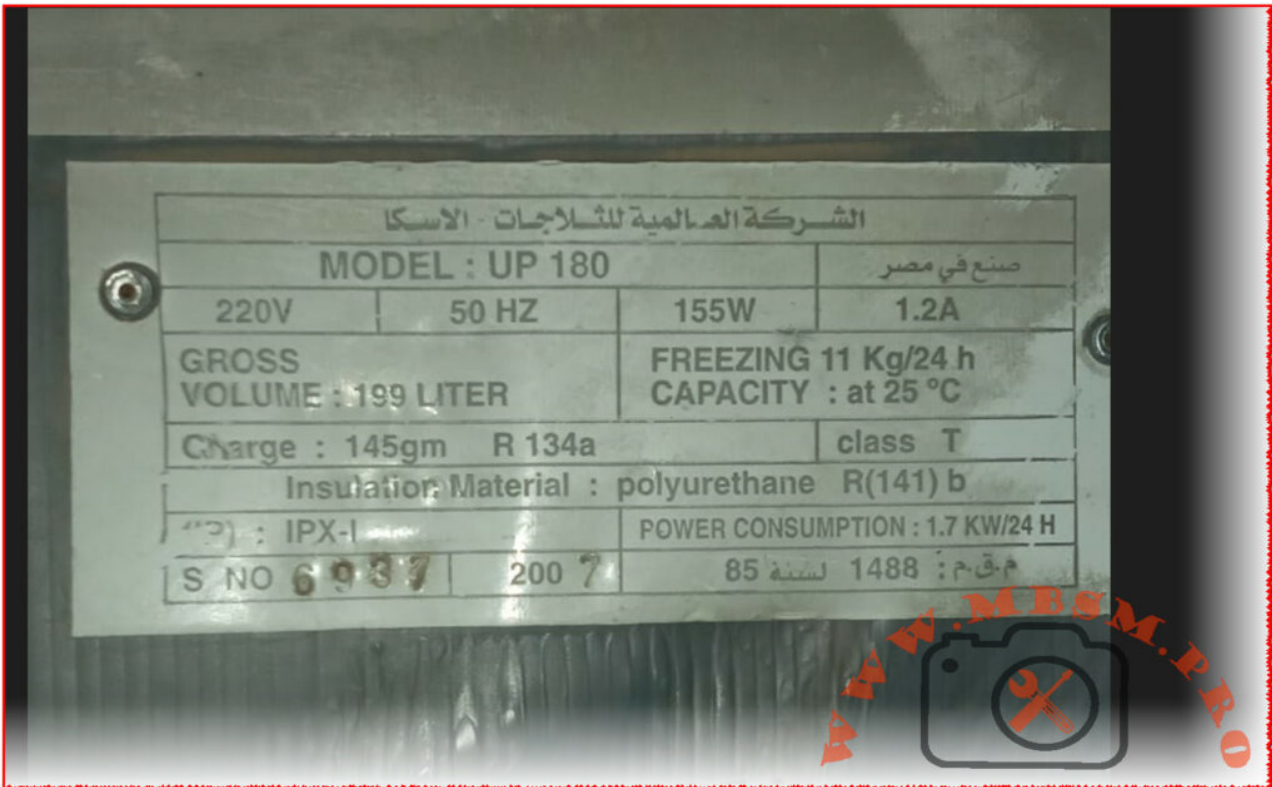

**180, UP180, 155 w, 199 L,
r134a, 145 g, Compressor,
HSL19JE-5, 1/5 hp, lbp,
DAEW00**

written by Lilianne | 29 February 2024

Mbsm.pro, Refrigerator, UP 180, UP180, 155 w, 199 L, r134a,
145 g, Compressor, HSL19JE-5, 1/5 hp, lbp, DAEW00

**Mbsm.pro, Freezer, GR-EF40,
TOSHIBA REFRIGERATOR-FREEZER,**