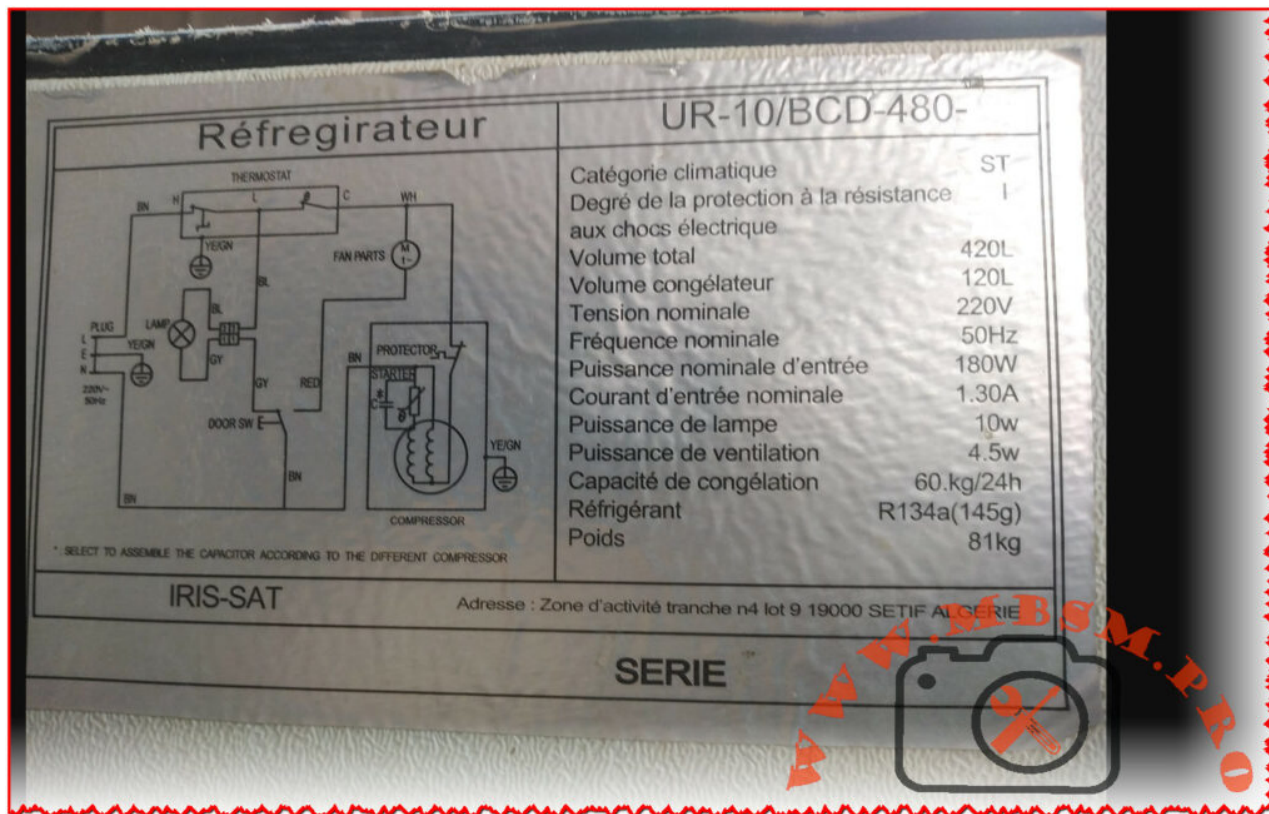

Compressor, GVY75AA, LBP, R134a, 145 G, 1/4 hp, 1.30 A

written by Lilianne | 29 February 2024

Mbsm.pro, Refregirator, UR-10/BCD-480, 420 L, Compressor, GVY75AA, LBP, R134a, 145 G, 1/4 hp, 1.30 A

Mbsm.pro, Refregirator, Commercial, presentation, Coca-Cola, 400 L, CPE-0400,