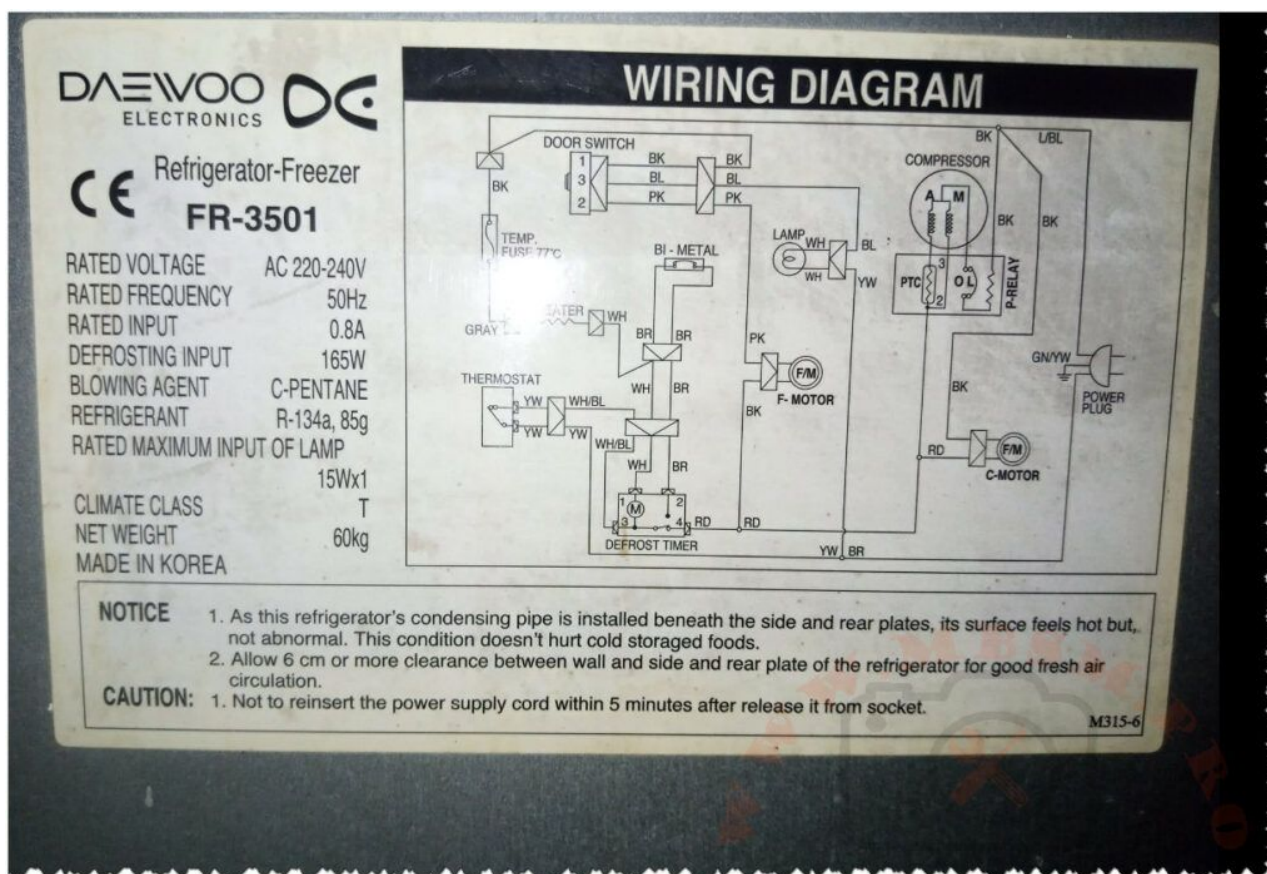

Mbsm.pro, DAEWOO, Refrigerator-Freezer, 350 l, FR-3501, AC 220-240V, 0.8 a, 165 w, compressor, 1/5 hp, R-134a, 85g, HSL25YE-5, 1bp, R-134a, 85g

written by Lilianne | 29 January 2024

Mbsm.pro, DAEWOO, Refrigerator-Freezer, 350 l, FR-3501, AC 220-240V, 0.8 a, 165 w, compressor, 1/5 hp, R-134a, 85g, HSL25YE-5, 1bp, R-134a, 85g